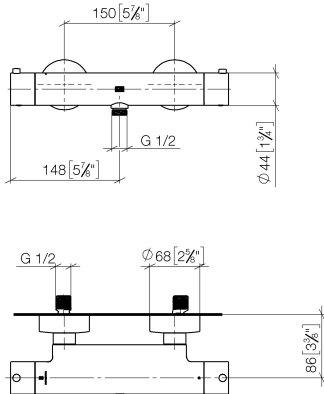

## Shower thermostat for wall mounting - Soft Black

---

34 442 832

- slide-on rosettes Ø 70 mm
- gauge 150 mm - 13 mm
- 1/2" shower outlet
- with volume control

---

	Soft Black	34 442 832-69
	Chrome	34 442 832-00

## Shower thermostat for wall mounting - Soft Black

---

34 442 832

mm [inches]

### Certificates

---

LGA\_38561.

**Shower thermostat for wall mounting - Soft Black**

34 442 832

Parts for other finishes can be found here: [Chrome](#)

**Spare parts list**

No.	Item Number	Name	Quantity used	Delivery time
1	90 20 83 007 00-69	handle	1	2
2	90 15 05 083 00 90	cartridge	1	2
3	90 90 03 176 00 90	diverter	1	2
4	90 27 83 030 00-69	connection	1	2