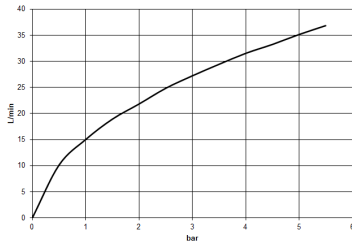

## Shower thermostat for wall mounting - Soft Black

---

34 442 832

mm [inches]

### Flow rate chart

---