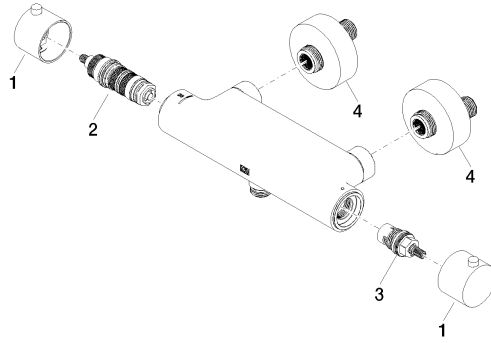

### Certificates

---

LGA\_38561.

**Shower thermostat for wall mounting - Soft Black**

34 442 832

Parts for other finishes can be found here: [Chrome](#)

**Spare parts list**

No.	Item Number	Name	Quantity used	Delivery time
1	90 20 83 007 00-69	handle	1	2
2	90 15 05 083 00 90	cartridge	1	2
3	90 90 03 176 00 90	diverter	1	2
4	90 27 83 030 00-69	connection	1	2