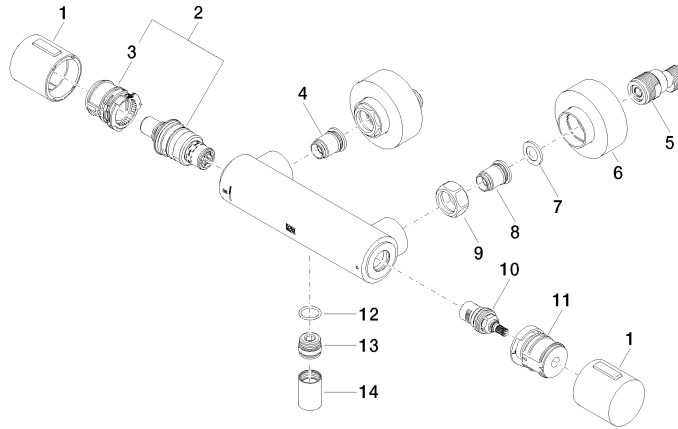

Scottish Water
Byelaws

UK Water Supply
Regulations

Ü-Zeichen

Shower thermostat for wall mounting - Chrome

IMO

34 442 979

Certificates

LGA_29

WRAS_2204

DVGW_DW-
6509DNO

Belgaqua_21-032-2

34 442 979

Product version from 10/1/2023

Parts for other
finishes can be found
here: Brushed
Platinum

Shower thermostat for wall mounting - Chrome

IMO

34 442 979

Spare parts list

Product version from 10/1/2023

No.	Item Number	Name	Quantity used	Delivery time
	90 17 33 015 00-00	handle	18	10