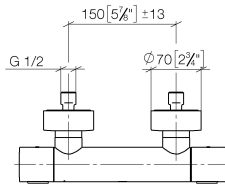

Shower thermostat for wall mounting - Chrome

IMO

34 442 979

- 3/8" shower outlet
- slide-on rosettes Ø 70 mm
- 1/2" connection
- gauge 150 mm - 13 mm
- with volume control
- WRAS 2204005

Intrinsic protection against back flow.

34 442 979

mm [inches]

Flow rate chart

Codes & Standards

DIN 4109

EN 1111

EN 1717

ISO 3822