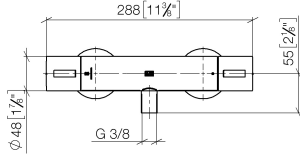

Shower thermostat for wall mounting - Chrome

IMO

34 442 979

- 3/8" shower outlet
- slide-on rosettes Ø 70 mm
- 1/2" connection
- gauge 150 mm - 13 mm
- with volume control
- WRAS 2204005

Intrinsic protection against back flow.

34 442 979

mm [inches]

Flow rate chart

Codes & Standards

DIN 4109

EN 1111

EN 1717

ISO 3822