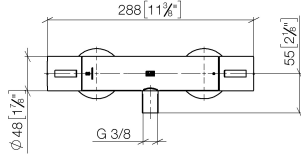

Shower thermostat for wall mounting - Brushed Platinum

IMO

34 442 979

- 3/8" shower outlet
- slide-on rosettes Ø 70 mm
- 1/2" connection
- gauge 150 mm - 13 mm
- with volume control
- WRAS 2204005

Intrinsic protection against back flow.

34 442 979

mm [inches]

Flow rate chart

Codes & Standards

DIN 4109

EN 1111

EN 1717

ISO 3822