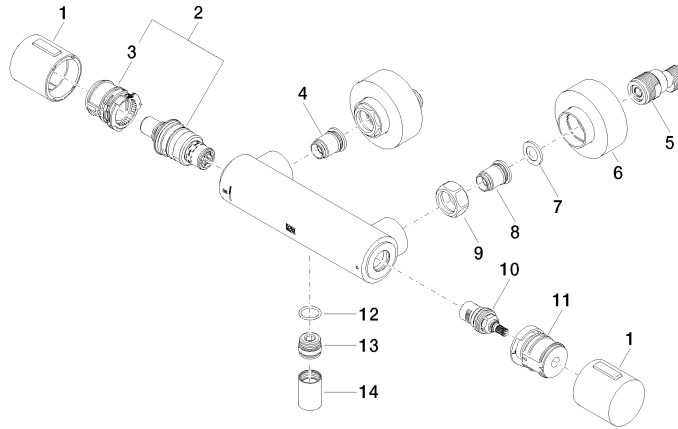

WRAS_2204

DVGW_DW-
6509DNO

Belgaqua_21-032-2

34 442 979

Product version from 10/1/2023

Parts for other
finishes can be found
here: [Chrome](#)

Shower thermostat for wall mounting - Brushed Platinum

IMO

34 442 979

Spare parts list

Product version from 10/1/2023

No.	Item Number	Name	Quantity used	Delivery time
	90 17 33 015 00-06	handle	19	10