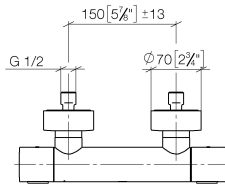

Shower thermostat for wall mounting - Brushed Platinum

IMO

34 442 979

- 3/8" shower outlet
- slide-on rosettes Ø 70 mm
- 1/2" connection
- gauge 150 mm - 13 mm
- with volume control
- WRAS 2204005

Intrinsic protection against back flow.

34 442 979

mm [inches]

Flow rate chart

Codes & Standards

DIN 4109

EN 1111

EN 1717

ISO 3822