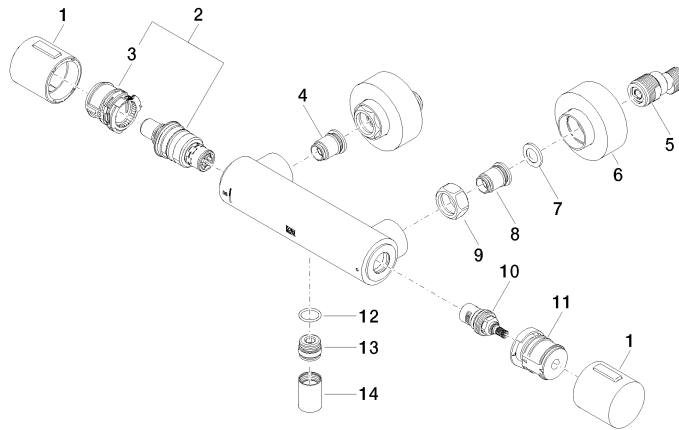

34 442 979

Parts for other
finishes can be found
here: [Chrome](#)