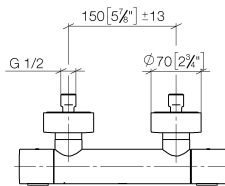

**Shower thermostat for wall mounting - Dark Chrome**

IMO

34 442 979

- 3/8" shower outlet
- slide-on rosettes Ø 70 mm
- 1/2" connection
- gauge 150 mm - 13 mm
- with volume control
- WRAS 2204005

Intrinsic protection against back flow.

34 442 979

mm [inches]

Flow rate chart

Codes & Standards

DIN 4109

EN 1111

ISO 3822

Scottish Water  
Byelaws