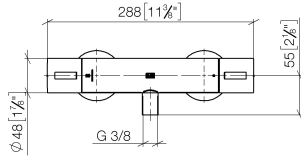

**Shower thermostat for wall mounting - Dark Chrome**

IMO

34 442 979

- 3/8" shower outlet
- slide-on rosettes Ø 70 mm
- 1/2" connection
- gauge 150 mm - 13 mm
- with volume control
- WRAS 2204005

Intrinsic protection against back flow.

34 442 979

mm [inches]

Flow rate chart

Codes & Standards

DIN 4109

EN 1111

ISO 3822

Scottish Water  
Byelaws