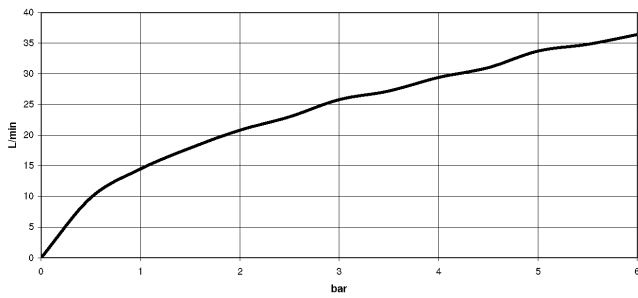

34 442 979

- 3/8" shower outlet
- slide-on rosettes Ø 70 mm
- 1/2" connection
- gauge 150 mm - 13 mm
- with volume control
- WRAS 2204005

Intrinsic protection against back flow.

Fits: IMO, LULU, MEM, TARA, LISSÉ, VAIA, META

34 442 979

mm [inches]

Flow rate chart

Codes & Standards

DIN 4109

ISO 3822

Ü-Zeichen

Shower thermostat for wall mounting - Brushed Light Gold