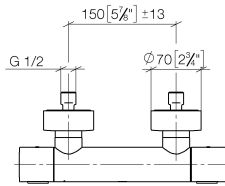

34 442 979

- 3/8" shower outlet
- slide-on rosettes Ø 70 mm
- 1/2" connection
- gauge 150 mm - 13 mm
- with volume control
- WRAS 2204005

Intrinsic protection against back flow.

Fits: IMO, LULU, MEM, TARA, LISSÉ, VAIA, META

34 442 979

mm [inches]

Flow rate chart

Codes & Standards

DIN 4109

ISO 3822

Ü-Zeichen

Shower thermostat for wall mounting - Brushed Light Gold