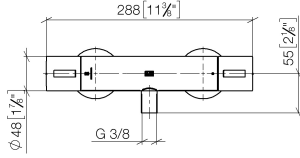

34 442 979

- 3/8" shower outlet
- slide-on rosettes Ø 70 mm
- 1/2" connection
- gauge 150 mm - 13 mm
- with volume control
- WRAS 2204005

Intrinsic protection against back flow.

Fits: IMO, LULU, MEM, TARA, LISSÉ, VAIA, META

34 442 979

mm [inches]

Flow rate chart

Codes & Standards

DIN 4109

ISO 3822

Ü-Zeichen

Shower thermostat for wall mounting - Brushed Light Gold