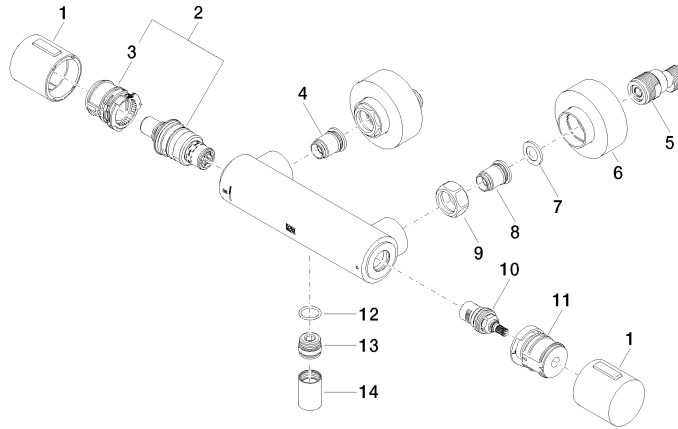

WRAS_2204

DVGW_DW-
6509DNO

Belgaqua_21-032-2

34 442 979

Product version from 10/1/2023

Parts for other
finishes can be found
here: [Chrome](#)

Shower thermostat for wall mounting - Brushed Durabrass (23kt Gold)

IMO

34 442 979

Spare parts list

Product version from 10/1/2023

No.	Item Number	Name	Quantity used	Delivery time
	90 17 33 015 00-28	handle	19	20