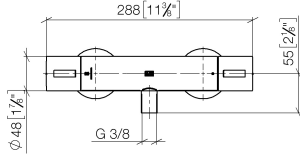

Shower thermostat for wall mounting - Brushed Durabronze (23kt Gold)

IMO

34 442 979

- 3/8" shower outlet
- slide-on rosettes Ø 70 mm
- 1/2" connection
- gauge 150 mm - 13 mm
- with volume control
- WRAS 2204005

34 442 979

mm [inches]

Flow rate chart

Codes & Standards

DIN 4109

EN 1111

EN 1717

ISO 3822