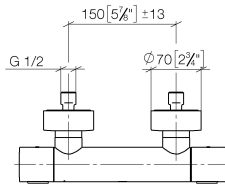

Shower thermostat for wall mounting - Brushed Durabronze (23kt Gold)

IMO

34 442 979

- 3/8" shower outlet
- slide-on rosettes Ø 70 mm
- 1/2" connection
- gauge 150 mm - 13 mm
- with volume control
- WRAS 2204005

34 442 979

mm [inches]

Flow rate chart

Codes & Standards

DIN 4109

EN 1111

EN 1717

ISO 3822