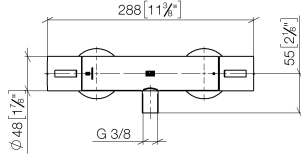

Shower thermostat for wall mounting - Matte Black

IMO

34 442 979

- 3/8" shower outlet
- slide-on rosettes Ø 70 mm
- 1/2" connection
- gauge 150 mm - 13 mm
- with volume control
- WRAS 2204005

Intrinsic protection against back flow.

34 442 979

mm [inches]

Flow rate chart

Codes & Standards

DIN 4109

EN 1111

EN 1717

ISO 3822