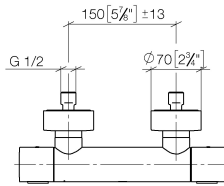

Shower thermostat for wall mounting - Matte Black

IMO

34 442 979

- 3/8" shower outlet
- slide-on rosettes Ø 70 mm
- 1/2" connection
- gauge 150 mm - 13 mm
- with volume control
- WRAS 2204005

Intrinsic protection against back flow.

34 442 979

mm [inches]

Flow rate chart

Codes & Standards

DIN 4109

EN 1111

EN 1717

ISO 3822