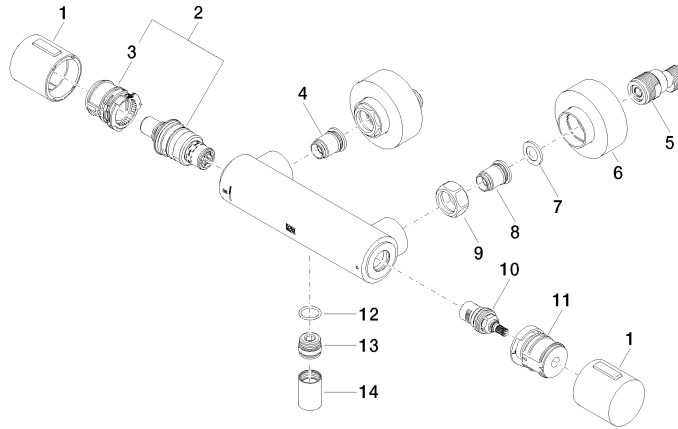

WRAS_2204

DVGW_DW-
6509DNO

Belgaqua_21-032-2

34 442 979

Product version from 10/1/2023

Parts for other
finishes can be found
here: [Chrome](#)

Shower thermostat for wall mounting - Matte Black

IMO

34 442 979

Spare parts list

Product version from 10/1/2023

No.	Item Number	Name	Quantity used	Delivery time
	90 17 33 015 00-33	handle	19	30