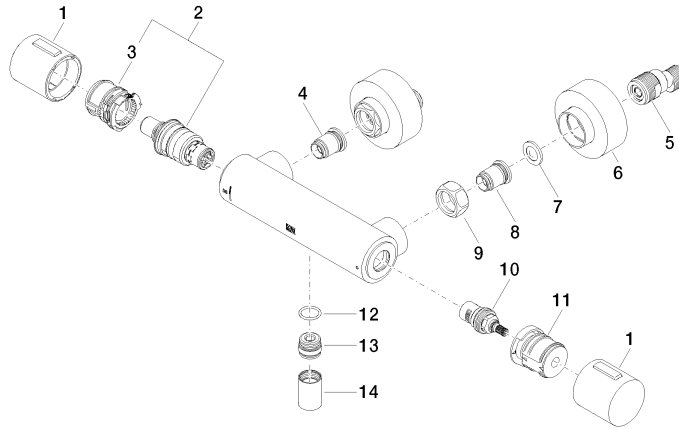

34 442 979

Product version from 10/1/2023

Parts for other
finishes can be found
here: [Chrome](#)