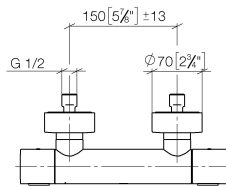

Shower thermostat for wall mounting - Brushed Bronze

IMO

34 442 979

- 3/8" shower outlet
- slide-on rosettes Ø 70 mm
- 1/2" connection
- gauge 150 mm - 13 mm
- with volume control
- WRAS 2204005

Intrinsic protection against back flow.

34 442 979

mm [inches]

Flow rate chart

Codes & Standards

DIN 4109

ISO 3822

Ü-Zeichen

Shower thermostat for wall mounting - Brushed Bronze