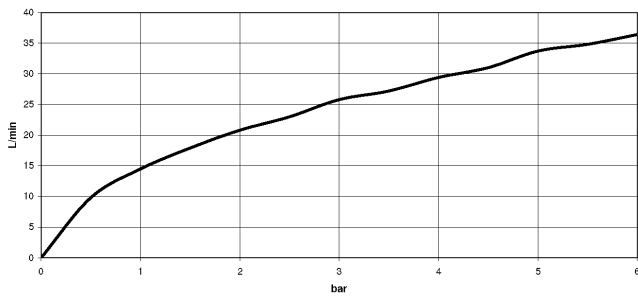

34 442 979

mm [inches]

Flow rate chart

Codes & Standards

DIN 4109

ISO 3822

Ü-Zeichen

Shower thermostat for wall mounting - Brushed Bronze