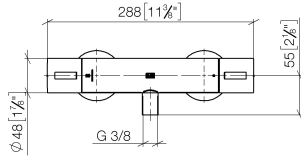

Shower thermostat for wall mounting - Brushed Bronze

IMO

34 442 979

- 3/8" shower outlet
- slide-on rosettes Ø 70 mm
- 1/2" connection
- gauge 150 mm - 13 mm
- with volume control
- WRAS 2204005

Intrinsic protection against back flow.

34 442 979

mm [inches]

Flow rate chart

Codes & Standards

DIN 4109

ISO 3822

Ü-Zeichen

Shower thermostat for wall mounting - Brushed Bronze