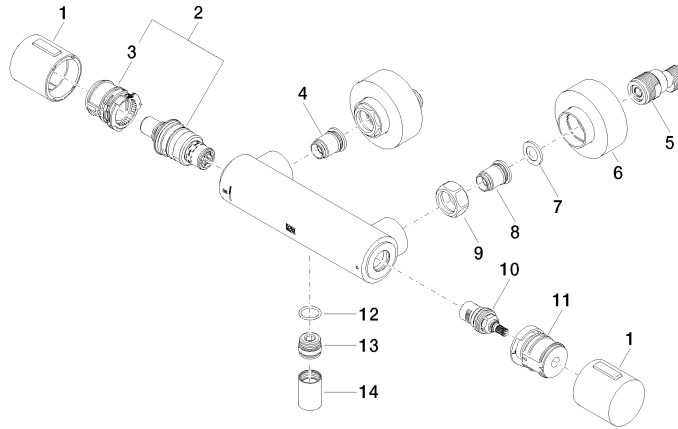

34 442 979

Product version from 10/1/2023

Parts for other finishes can be found here: [Chrome](#)