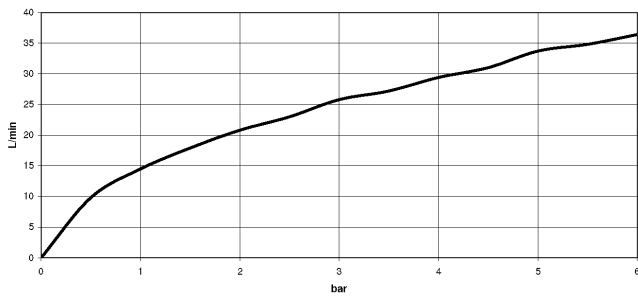

34 442 979

mm [inches]

Flow rate chart

Codes & Standards

DIN 4109

EN 1111

ISO 3822

Scottish Water  
Byelaws