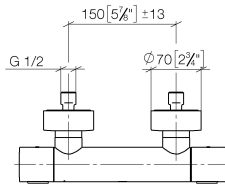

**Shower thermostat for wall mounting - Brushed Champagne (22kt Gold)**

IMO

34 442 979

- 3/8" shower outlet
- slide-on rosettes Ø 70 mm
- 1/2" connection
- gauge 150 mm - 13 mm
- with volume control
- WRAS 2204005

34 442 979

mm [inches]

Flow rate chart

Codes & Standards

DIN 4109

EN 1111

ISO 3822

Scottish Water  
Byelaws