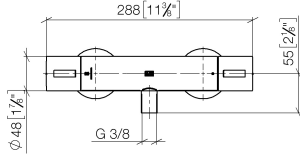

**Shower thermostat for wall mounting - Brushed Champagne (22kt Gold)**

IMO

34 442 979

- 3/8" shower outlet
- slide-on rosettes Ø 70 mm
- 1/2" connection
- gauge 150 mm - 13 mm
- with volume control
- WRAS 2204005

34 442 979

mm [inches]

Flow rate chart

Codes & Standards

DIN 4109

EN 1111

ISO 3822

Scottish Water  
Byelaws