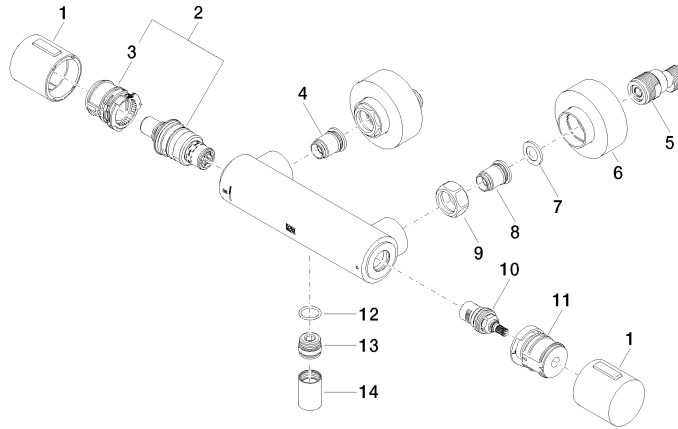

34 442 979

Product version from 10/1/2023

Parts for other
finishes can be found
here: [Chrome](#)