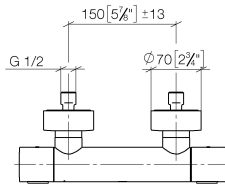

Shower thermostat for wall mounting - Champagne (22kt Gold)

IMO

34 442 979

- 3/8" shower outlet
- slide-on rosettes Ø 70 mm
- 1/2" connection
- gauge 150 mm - 13 mm
- with volume control
- WRAS 2204005

Intrinsic protection against back flow.

34 442 979

mm [inches]

Flow rate chart

Codes & Standards

DIN 4109

EN 1111

ISO 3822

Scottish Water
Byelaws