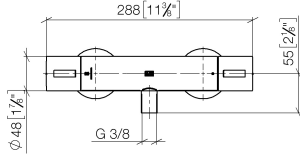

Shower thermostat for wall mounting - Champagne (22kt Gold)

IMO

34 442 979

- 3/8" shower outlet
- slide-on rosettes Ø 70 mm
- 1/2" connection
- gauge 150 mm - 13 mm
- with volume control
- WRAS 2204005

Intrinsic protection against back flow.

34 442 979

mm [inches]

Flow rate chart

Codes & Standards

DIN 4109

EN 1111

ISO 3822

Scottish Water
Byelaws