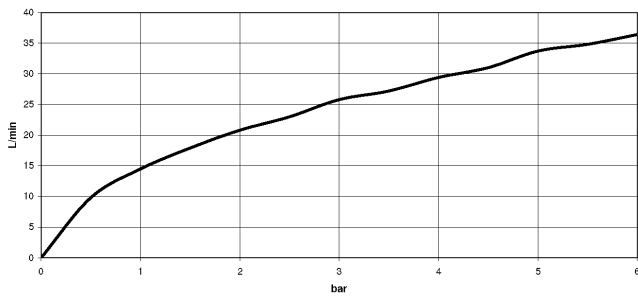

34 442 979

mm [inches]

Flow rate chart

Codes & Standards

DIN 4109

EN 1111

ISO 3822

Scottish Water
Byelaws