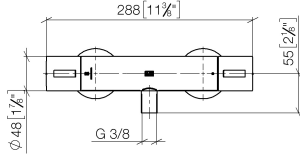

Shower thermostat for wall mounting - Brushed Chrome

IMO

34 442 979

- 3/8" shower outlet
- slide-on rosettes Ø 70 mm
- 1/2" connection
- gauge 150 mm - 13 mm
- with volume control
- WRAS 2204005

Intrinsic protection against back flow.

34 442 979

mm [inches]

Flow rate chart

Codes & Standards

DIN 4109

EN 1111

EN 1717

ISO 3822