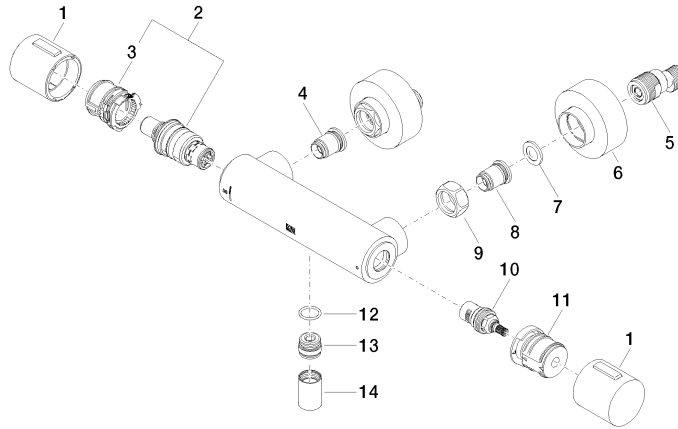

Scottish Water
Byelaws

UK Water Supply
Regulations

Ü-Zeichen

Shower thermostat for wall mounting - Brushed Chrome

IMO

34 442 979

Certificates

LGA_29

WRAS_2204

DVGW_DW-
6509DNO

Belgaqua_21-032-2

34 442 979

Product version from 10/1/2023

Parts for other
finishes can be found
here: [Chrome](#)

Shower thermostat for wall mounting - Brushed Chrome

IMO

34 442 979

Spare parts list

Product version from 10/1/2023

No.	Item Number	Name	Quantity used	Delivery time
	90 17 33 015 00-93	handle	19	20