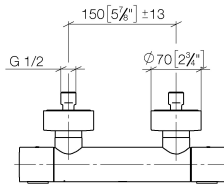

Shower thermostat for wall mounting - Brushed Chrome

IMO

34 442 979

- 3/8" shower outlet
- slide-on rosettes Ø 70 mm
- 1/2" connection
- gauge 150 mm - 13 mm
- with volume control
- WRAS 2204005

Intrinsic protection against back flow.

34 442 979

mm [inches]

Flow rate chart

Codes & Standards

DIN 4109

EN 1111

EN 1717

ISO 3822