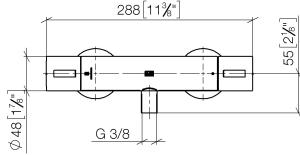

Shower thermostat for wall mounting - Brushed Dark Platinum

IMO

34 442 979

- 3/8" shower outlet
- slide-on rosettes Ø 70 mm
- 1/2" connection
- gauge 150 mm - 13 mm
- with volume control
- WRAS 2204005

Intrinsic protection against back flow.

34 442 979

mm [inches]

Flow rate chart

Codes & Standards

DIN 4109

EN 1111

EN 1717

ISO 3822