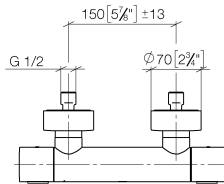

Shower thermostat for wall mounting - Brushed Dark Platinum

IMO

34 442 979

- 3/8" shower outlet
- slide-on rosettes Ø 70 mm
- 1/2" connection
- gauge 150 mm - 13 mm
- with volume control
- WRAS 2204005

Intrinsic protection against back flow.

34 442 979

mm [inches]

Flow rate chart

Codes & Standards

DIN 4109

EN 1111

EN 1717

ISO 3822