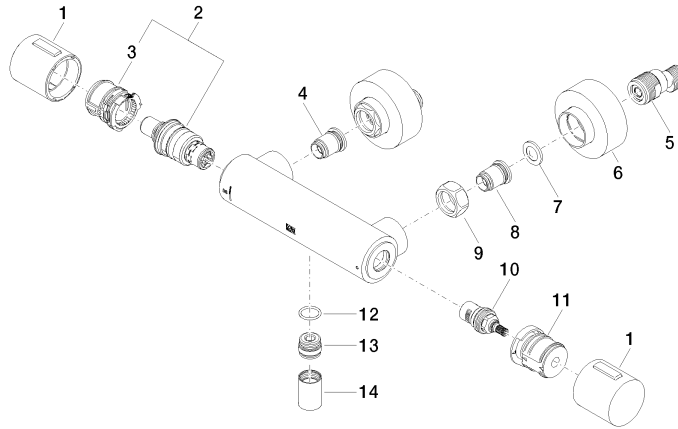

WRAS_2204

DVGW_DW-
6509DNO

Belgaqua_21-032-2

34 442 979

Product version from 10/1/2023

Parts for other finishes can be found here: [Chrome](#)

Shower thermostat for wall mounting - Brushed Dark Platinum

IMO

34 442 979

Spare parts list

Product version from 10/1/2023

No.	Item Number	Name	Quantity used	Delivery time
	90 17 33 015 00-99	handle	19	30