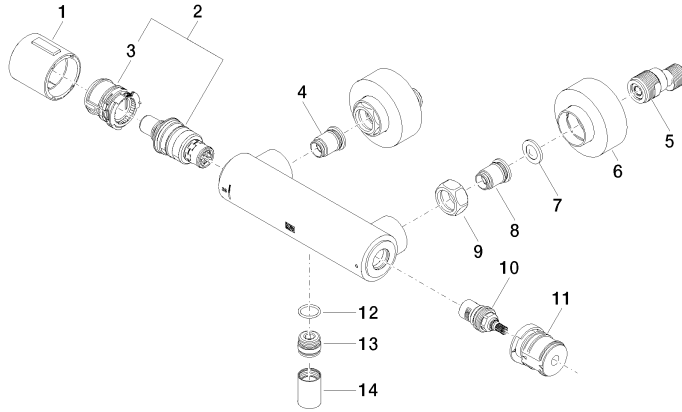

Shower thermostat for wall installation - Brushed Platinum

34 443 979

- slide-on rosettes Ø 70 mm
- gauge 150 mm - 13 mm
- 3/8" shower outlet
- with volume control
- WRAS 2204005

Intrinsic protection against back flow.

Required miscellaneous

TARA Regulator handle - Brushed Platinum 11 431 892-06

Shower thermostat for wall installation - Brushed Platinum

34 443 979

mm [inches]

Flow rate chart

Certificates

Belgaqua_22_281_2 LGA_29986.
7_5.

WRAS_2204005.

Shower thermostat for wall installation - Brushed Platinum

34 443 979

Parts for other finishes can be found here: [Chrome](#)

Spare parts list

No.	Item Number	Name	Quantity used	Delivery time
1	90 17 33 015 00-06	handle	1	10
2	90 15 02 070 00 90	cartridge	1	2
3	90 30 40 010 00 90	regulator	1	2
4	04 31 20 530 00 90	insert	1	2
5	04 11 04 030 00 90	connection	2	2
6	90 31 20 512 00-06	rosette	2	10
7	09 29 30 050 90	sieve	2	2
8	04 31 20 540 00 90	insert	1	2
9	09 24 77 008-00	nut	2	10
10	90 90 03 236 00 90	top	1	2
11	90 30 40 017 00 90	base	1	2
12	90 14 10 010 00 90	seal	1	2
13	09 31 20 511-06	nipple	1	60
14	90 21 02 069 00-06	cover	1	10