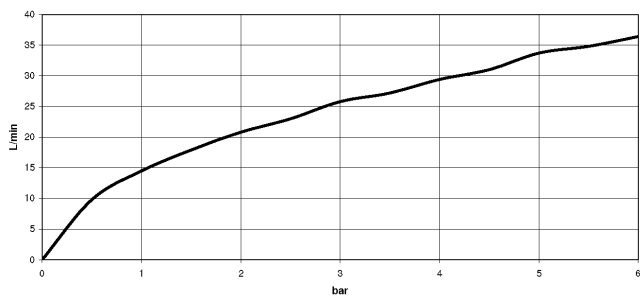

Required miscellaneous

TARA Regulator handle - Brushed Platinum 11 431 892-06

Shower thermostat for wall installation - Brushed Platinum

34 443 979

mm [inches]

Flow rate chart

Certificates

Belgaqua_22_281_2 LGA_29986.
7_5.