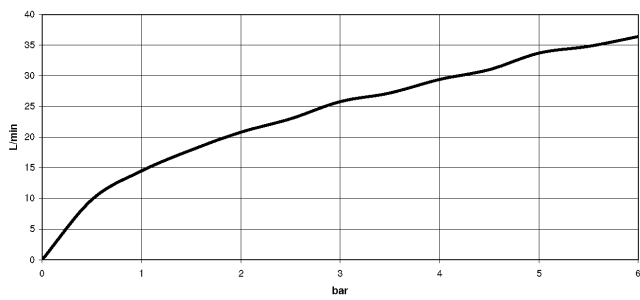

## Shower thermostat for wall installation - Platinum

---

34 443 979

mm [inches]

### Flow rate chart

---