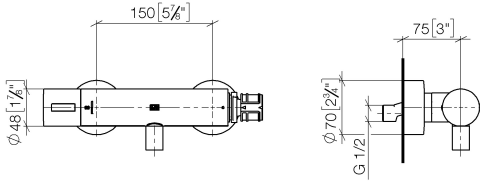

Shower thermostat for wall installation - Dark Chrome

34 443 979

- slide-on rosettes Ø 70 mm
- gauge 150 mm - 13 mm
- 3/8" shower outlet
- with volume control
- WRAS 2204005

Intrinsic protection against back flow.

Shower thermostat for wall installation - Dark Chrome

34 443 979

mm [inches]

Flow rate chart

Certificates

Belgaqua_22_281_2 LGA_29986.
7_5.

WRAS_2204005.

Shower thermostat for wall installation - Dark Chrome

34 443 979

Parts for other finishes can be found here: [Chrome](#)

Spare parts list

No.	Item Number	Name	Quantity used	Delivery time
1	90 17 33 015 00-19	handle	1	20
2	90 15 02 070 00 90	cartridge	1	2
3	90 30 40 010 00 90	regulator	1	2
4	04 31 20 530 00 90	insert	1	2
5	04 11 04 030 00 90	connection	2	2
6	90 31 20 512 00-19	rosette	2	20
7	09 29 30 050 90	sieve	2	2
8	04 31 20 540 00 90	insert	1	2
9	09 24 77 008-00	nut	2	10
10	90 90 03 236 00 90	top	1	2
11	90 30 40 017 00 90	base	1	2
12	90 14 10 010 00 90	seal	1	2
13	09 31 20 511-19	nipple	1	20
14	90 21 02 069 00-19	cover	1	20