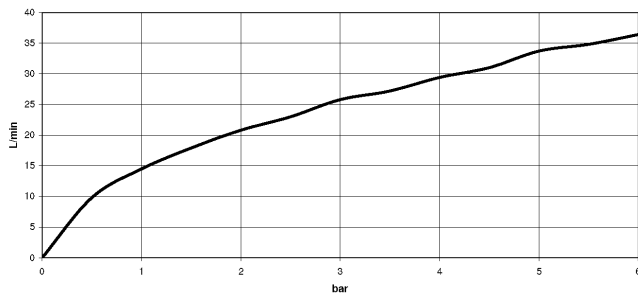

Shower thermostat for wall installation - Dark Chrome

34 443 979

mm [inches]

Flow rate chart

Certificates

Belgaqua_22_281_2 LGA_29986.
7_5.

WRAS_2204005.

Shower thermostat for wall installation - Dark Chrome