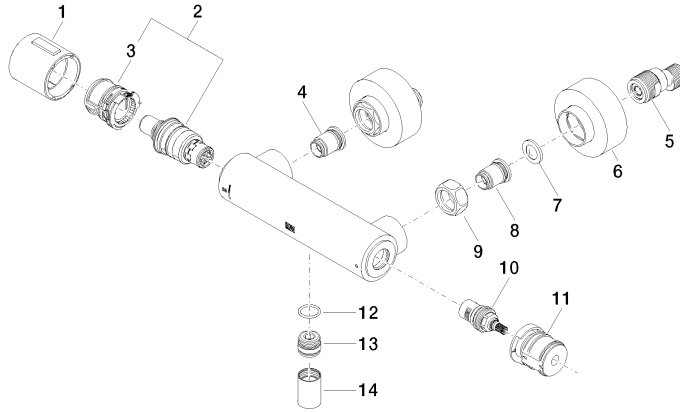

Shower thermostat for wall installation - Dark Chrome

34 443 979

- slide-on rosettes Ø 70 mm
- gauge 150 mm - 13 mm
- 3/8" shower outlet
- with volume control
- WRAS 2204005

Intrinsic protection against back flow.

Shower thermostat for wall installation - Dark Chrome

34 443 979

mm [inches]

Flow rate chart

Certificates

Belgaqua_22_281_2 LGA_29986.
7_5.

WRAS_2204005.

Shower thermostat for wall installation - Dark Chrome

34 443 979

Parts for other finishes can be found here: [Chrome](#)

Spare parts list

No.	Item Number	Name	Quantity used	Delivery time
1	90 17 33 015 00-19	handle	1	20
2	90 15 02 070 00 90	cartridge	1	2
3	90 30 40 010 00 90	regulator	1	2
4	04 31 20 530 00 90	insert	1	2
5	04 11 04 030 00 90	connection	2	2
6	90 31 20 512 00-19	rosette	2	20
7	09 29 30 050 90	sieve	2	2
8	04 31 20 540 00 90	insert	1	2
9	09 24 77 008-00	nut	2	10
10	90 90 03 236 00 90	top	1	2
11	90 30 40 017 00 90	base	1	2
12	90 14 10 010 00 90	seal	1	2
13	09 31 20 511-19	nipple	1	20
14	90 21 02 069 00-19	cover	1	20