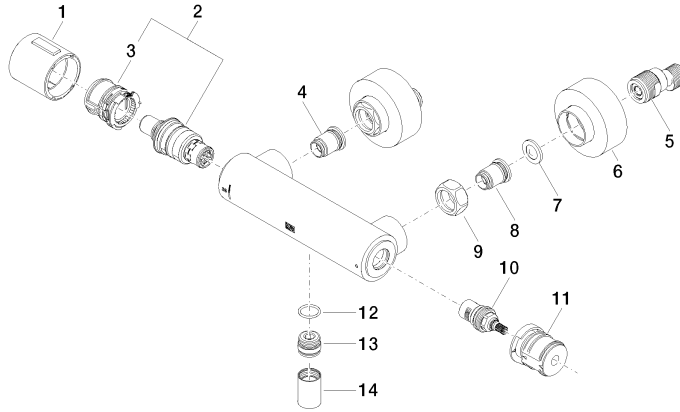

Shower thermostat for wall installation - Matte Black

34 443 979

- slide-on rosettes Ø 70 mm
- gauge 150 mm - 13 mm
- 3/8" shower outlet
- with volume control
- WRAS 2204005

Intrinsic protection against back flow.

Required miscellaneous

TARA Regulator handle - Matte Black 11 431 892-33

Shower thermostat for wall installation - Matte Black

34 443 979

mm [inches]

Flow rate chart

Certificates

Belgaqua_22_281_2 LGA_29986.
7_5.

WRAS_2204005.

Shower thermostat for wall installation - Matte Black

34 443 979

Parts for other finishes can be found here: [Chrome](#)

Spare parts list

No.	Item Number	Name	Quantity used	Delivery time
1	90 17 33 015 00-33	handle	1	30
2	90 15 02 070 00 90	cartridge	1	2
3	90 30 40 010 00 90	regulator	1	2
4	04 31 20 530 00 90	insert	1	2
5	04 11 04 030 00 90	connection	2	2
6	90 31 20 512 00-33	rosette	2	30
7	09 29 30 050 90	sieve	2	2
8	04 31 20 540 00 90	insert	1	2
9	09 24 77 008-00	nut	2	10
10	90 90 03 236 00 90	top	1	2
11	90 30 40 017 00 90	base	1	2
12	90 14 10 010 00 90	seal	1	2
13	09 31 20 511-33	nipple	1	60
14	90 21 02 069 00-33	cover	1	30