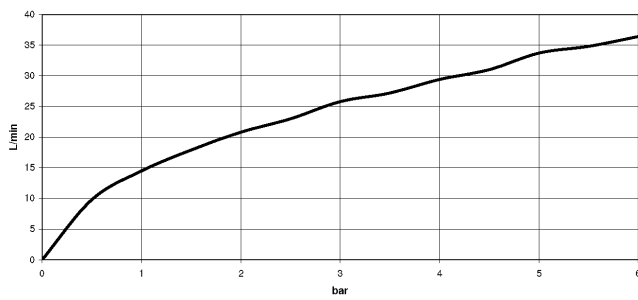

Required miscellaneous

TARA Regulator handle - Matte Black 11 431 892-33

Shower thermostat for wall installation - Matte Black

34 443 979

mm [inches]

Flow rate chart

Certificates

Belgaqua_22_281_2 LGA_29986.
7_5.