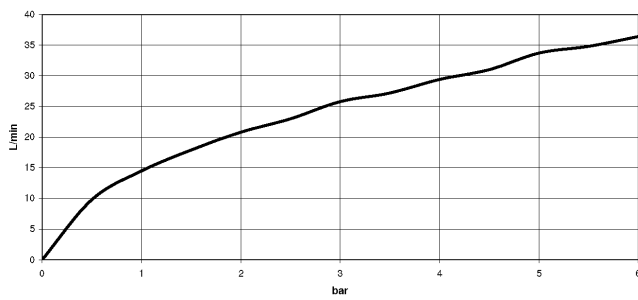

Shower thermostat for wall installation - Brushed Champagne (22kt Gold)

34 443 979

mm [inches]

Flow rate chart

Certificates

Belgaqua_22_281_2 LGA_29986.
7_5.

WRAS_2204005.

Shower thermostat for wall installation - Brushed Champagne (22kt Gold)