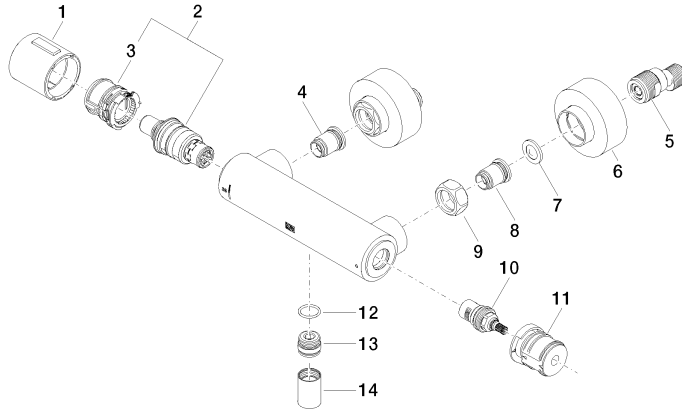

Shower thermostat for wall installation - Brushed Champagne (22kt Gold)

34 443 979

- slide-on rosettes Ø 70 mm
- gauge 150 mm - 13 mm
- 3/8" shower outlet
- with volume control
- WRAS 2204005

Intrinsic protection against back flow.

Shower thermostat for wall installation - Brushed Champagne (22kt Gold)

34 443 979

mm [inches]

Flow rate chart

Certificates

Belgaqua_22_281_2 LGA_29986.
7_5.

WRAS_2204005.

Shower thermostat for wall installation - Brushed Champagne (22kt Gold)

34 443 979

Parts for other finishes can be found here: [Chrome](#)

Spare parts list

No.	Item Number	Name	Quantity used	Delivery time
1	90 17 33 015 00-46	handle	1	30
2	90 15 02 070 00 90	cartridge	1	2
3	90 30 40 010 00 90	regulator	1	2
4	04 31 20 530 00 90	insert	1	2
5	04 11 04 030 00 90	connection	2	2
6	90 31 20 512 00-46	rosette	2	30
7	09 29 30 050 90	sieve	2	2
8	04 31 20 540 00 90	insert	1	2
9	09 24 77 008-00	nut	2	10
10	90 90 03 236 00 90	top	1	2
11	90 30 40 017 00 90	base	1	2
12	90 14 10 010 00 90	seal	1	2
13	09 31 20 511-46	nipple	1	60
14	90 21 02 069 00-46	cover	1	30