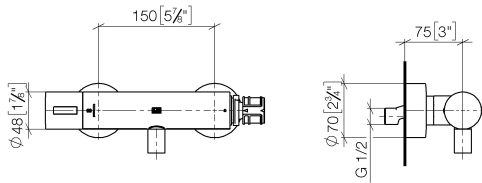

Shower thermostat for wall installation - Brushed Champagne (22kt Gold)

34 443 979

- slide-on rosettes Ø 70 mm
- gauge 150 mm - 13 mm
- 3/8" shower outlet
- with volume control
- WRAS 2204005

Intrinsic protection against back flow.

Shower thermostat for wall installation - Brushed Champagne (22kt Gold)

34 443 979

mm [inches]

Flow rate chart

Certificates

Belgaqua_22_281_2 LGA_29986.
7_5.

WRAS_2204005.

Shower thermostat for wall installation - Brushed Champagne (22kt Gold)

34 443 979

Parts for other finishes can be found here: [Chrome](#)

Spare parts list

No.	Item Number	Name	Quantity used	Delivery time
1	90 17 33 015 00-46	handle	1	30
2	90 15 02 070 00 90	cartridge	1	2
3	90 30 40 010 00 90	regulator	1	2
4	04 31 20 530 00 90	insert	1	2
5	04 11 04 030 00 90	connection	2	2
6	90 31 20 512 00-46	rosette	2	30
7	09 29 30 050 90	sieve	2	2
8	04 31 20 540 00 90	insert	1	2
9	09 24 77 008-00	nut	2	10
10	90 90 03 236 00 90	top	1	2
11	90 30 40 017 00 90	base	1	2
12	90 14 10 010 00 90	seal	1	2
13	09 31 20 511-46	nipple	1	60
14	90 21 02 069 00-46	cover	1	30