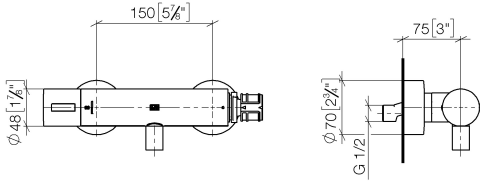

Shower thermostat for wall installation - Champagne (22kt Gold)

34 443 979

- slide-on rosettes Ø 70 mm
- gauge 150 mm - 13 mm
- 3/8" shower outlet
- with volume control
- WRAS 2204005

Intrinsic protection against back flow.

Shower thermostat for wall installation - Champagne (22kt Gold)

34 443 979

mm [inches]

Flow rate chart

Certificates

Belgaqua_22_281_2 LGA_29986.
7_5.

WRAS_2204005.

Shower thermostat for wall installation - Champagne (22kt Gold)

34 443 979

Parts for other finishes can be found here: [Chrome](#)

Spare parts list

No.	Item Number	Name	Quantity used	Delivery time
1	90 17 33 015 00-47	handle	1	30
2	90 15 02 070 00 90	cartridge	1	2
3	90 30 40 010 00 90	regulator	1	2
4	04 31 20 530 00 90	insert	1	2
5	04 11 04 030 00 90	connection	2	2
6	90 31 20 512 00-47	rosette	2	30
7	09 29 30 050 90	sieve	2	2
8	04 31 20 540 00 90	insert	1	2
9	09 24 77 008-00	nut	2	10
10	90 90 03 236 00 90	top	1	2
11	90 30 40 017 00 90	base	1	2
12	90 14 10 010 00 90	seal	1	2
13	09 31 20 511-47	nipple	1	60
14	90 21 02 069 00-47	cover	1	30