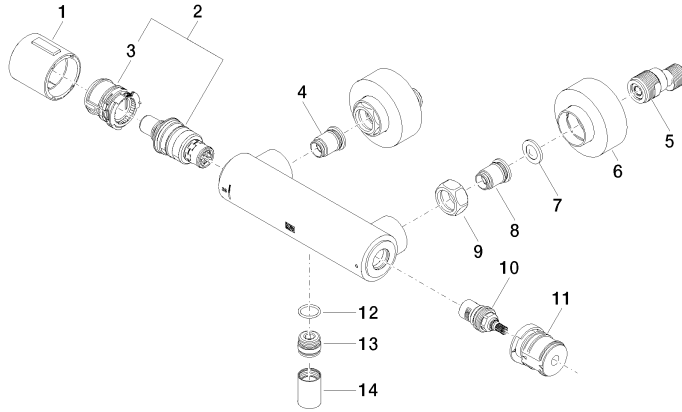

Shower thermostat for wall installation - Brushed Chrome

34 443 979

- slide-on rosettes Ø 70 mm
- gauge 150 mm - 13 mm
- 3/8" shower outlet
- with volume control
- WRAS 2204005

Intrinsic protection against back flow.

Required miscellaneous

TARA Regulator handle - Brushed Chrome 11 431 892-93

Shower thermostat for wall installation - Brushed Chrome

34 443 979

mm [inches]

Flow rate chart

Certificates

Belgaqua_22_281_2 LGA_29986.
7_5.

WRAS_2204005.

Shower thermostat for wall installation - Brushed Chrome

34 443 979

Parts for other finishes can be found here: [Chrome](#)

Spare parts list

No.	Item Number	Name	Quantity used	Delivery time
1	90 17 33 015 00-93	handle	1	20
2	90 15 02 070 00 90	cartridge	1	2
3	90 30 40 010 00 90	regulator	1	2
4	04 31 20 530 00 90	insert	1	2
5	04 11 04 030 00 90	connection	2	2
6	90 31 20 512 00-93	rosette	2	20
7	09 29 30 050 90	sieve	2	2
8	04 31 20 540 00 90	insert	1	2
9	09 24 77 008-00	nut	2	10
10	90 90 03 236 00 90	top	1	2
11	90 30 40 017 00 90	base	1	2
12	90 14 10 010 00 90	seal	1	2
13	09 31 20 511-93	nipple	1	20
14	90 21 02 069 00-93	cover	1	-