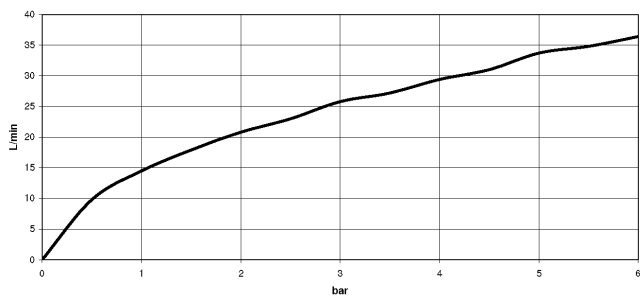

Required miscellaneous

TARA Regulator handle - Brushed Chrome 11 431 892-93

Shower thermostat for wall installation - Brushed Chrome

34 443 979

mm [inches]

Flow rate chart

Certificates

Belgaqua_22_281_2 LGA_29986.
7_5.