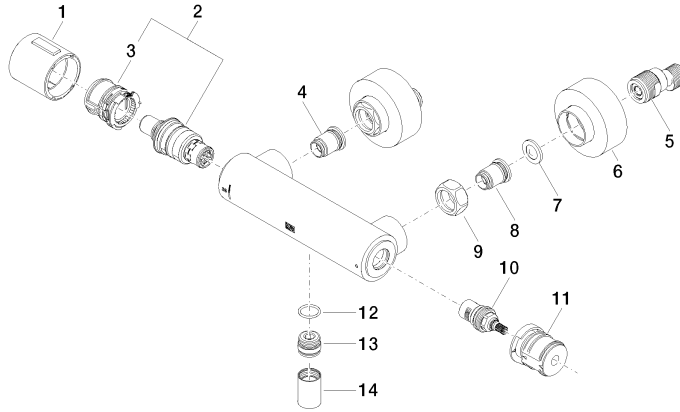

Shower thermostat for wall installation - Brushed Dark Platinum

34 443 979

- slide-on rosettes Ø 70 mm
- gauge 150 mm - 13 mm
- 3/8" shower outlet
- with volume control
- WRAS 2204005

Intrinsic protection against back flow.

Required miscellaneous

TARA Regulator handle - Brushed Dark Platinum 11 431 892-99

Shower thermostat for wall installation - Brushed Dark Platinum

34 443 979

mm [inches]

Flow rate chart

Certificates

Belgaqua_22_281_2 LGA_29986.
7_5.

WRAS_2204005.

Shower thermostat for wall installation - Brushed Dark Platinum

34 443 979

Parts for other finishes can be found here: [Chrome](#)

Spare parts list

No.	Item Number	Name	Quantity used	Delivery time
1	90 17 33 015 00-99	handle	1	30
2	90 15 02 070 00 90	cartridge	1	2
3	90 30 40 010 00 90	regulator	1	2
4	04 31 20 530 00 90	insert	1	2
5	04 11 04 030 00 90	connection	2	2
6	90 31 20 512 00-99	rosette	2	30
7	09 29 30 050 90	sieve	2	2
8	04 31 20 540 00 90	insert	1	2
9	09 24 77 008-00	nut	2	10
10	90 90 03 236 00 90	top	1	2
11	90 30 40 017 00 90	base	1	2
12	90 14 10 010 00 90	seal	1	2
13	09 31 20 511-99	nipple	1	60
14	90 21 02 069 00-99	cover	1	30