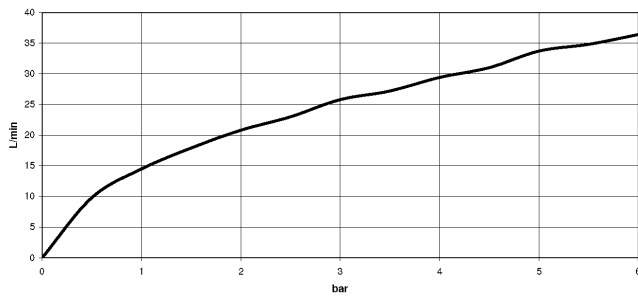

Required miscellaneous

TARA Regulator handle - Brushed Dark Platinum 11 431 892-99

Shower thermostat for wall installation - Brushed Dark Platinum

34 443 979

mm [inches]

Flow rate chart

Certificates

Belgaqua_22_281_2 LGA_29986.
7_5.