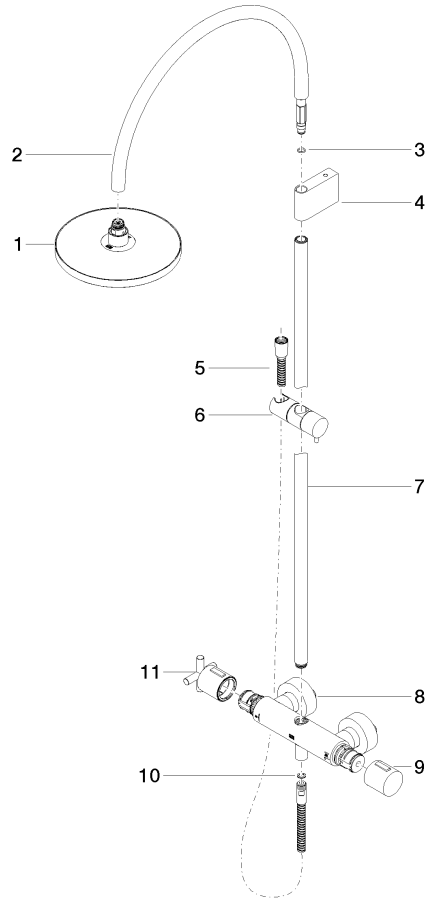

**TARA Shower pipe with shower thermostat without hand shower FlowReduce  
220 mm - Chrome**

TARA

34 458 892

- shower with fixed riser projection 452mm
- Rain shower: PURE RAIN, max. flow rate 7 l/min (at 3 bar)
- Function from: 6 l/min
- rain shower Ø 220 mm
- rain shower with anti-scale system
- rotary diverter with volume control and shut-off function
- slide-on rosettes Ø 70 mm
- height of fittings up to rain shower (bottom edge) 964mm
- height of fittings up to top edge of elbow 1267mm
- gauge 150 mm - 13 mm
- metal shower hose 1750mm with integrated anti-twist protection
- 1/2" connection
- slide bar
- Pipe diameter 23.5 mm
- This product can help a building meet the requirements of Green Building Rating Systems, e.g. LEED®, BREEAM®, DGNB

**Required miscellaneous**

	<b>Hand shower FlowReduce - Chrome</b>	28 018 979-00 0010
--	--	-----------------------

34 458 892

mm [inches]

1:10

**Flow rate chart**

**Certificates**

Belgaqua\_22\_283\_2 WRAS\_2204013. LGA\_38737.  
7\_8.

### Spare parts list

No.	Item Number	Name	Quantity used	Delivery time
1	90 12 05 092 20-00	shower	1	10
2	04 28 22 346 00-00	pipe	1	10
3	09 14 10 008 90	seal	1	2
4	90 17 11 150 00-00	holder	1	10
5	28 322 970-00	Metal shower hose 1/2" x 3/8" x 1750 mm - Chrome	1	2
6	12 570 970-00	Slide unit - Chrome	1	10
7	90 28 22 349 00-00	pipe	1	10
8	04 17 01 250 00-00	connection	1	10
9	90 17 33 015 00-00	handle	1	10
10	90 14 20 026 00 90	seal	1	2
11	90 17 33 021 00-00	handle	1	10