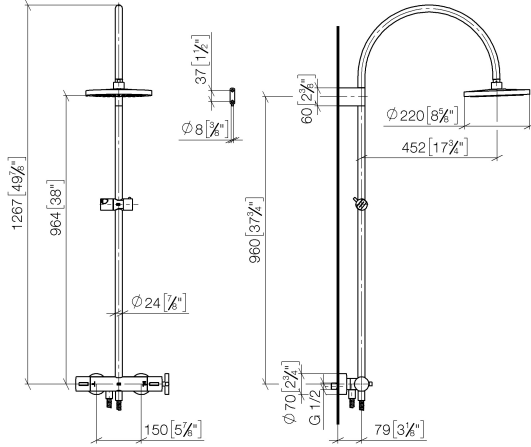

**TARA Shower pipe with shower thermostat without hand shower FlowReduce  
220 mm - Chrome**

TARA

34 458 892

- shower with fixed riser projection 452mm
- Rain shower: PURE RAIN, max. flow rate 7 l/min (at 3 bar)
- Function from: 6 l/min
- rain shower Ø 220 mm
- rain shower with anti-scale system
- rotary diverter with volume control and shut-off function
- slide-on rosettes Ø 70 mm
- height of fittings up to rain shower (bottom edge) 964mm
- height of fittings up to top edge of elbow 1267mm
- gauge 150 mm - 13 mm
- metal shower hose 1750mm with integrated anti-twist protection
- 1/2" connection
- slide bar
- Pipe diameter 23.5 mm
- This product can help a building meet the requirements of Green Building Rating Systems, e.g. LEED®, BREEAM®, DGNB

**Required miscellaneous**

	<b>Hand shower - Chrome</b>	28 012 979-00
--	-----------------------------	---------------

**Required miscellaneous**

	<b>Hand shower - Chrome</b>	28 018 979-00
--	-----------------------------	---------------

**Required miscellaneous**

	<b>Hand shower FlowReduce - Chrome</b>	28 018 979-00 0010
--	--	-----------------------

34 458 892

mm [inches]

1:10

**Flow rate chart**

**Certificates**

Belgaqua\_22\_283\_2 WRAS\_2204013. LGA\_38737.  
7\_8.

### Spare parts list

No.	Item Number	Name	Quantity used	Delivery time
1	90 12 05 092 20-00	shower	1	10
2	04 28 22 346 00-00	pipe	1	10
3	09 14 10 008 90	seal	1	2
4	90 17 11 150 00-00	holder	1	10
5	28 322 970-00	Metal shower hose 1/2" x 3/8" x 1750 mm - Chrome	1	2
6	12 570 970-00	Slide unit - Chrome	1	10
7	90 28 22 349 00-00	pipe	1	10
8	04 17 01 250 00-00	connection	1	10
9	90 17 33 015 00-00	handle	1	10
10	90 14 20 026 00 90	seal	1	2
11	90 17 33 021 00-00	handle	1	10