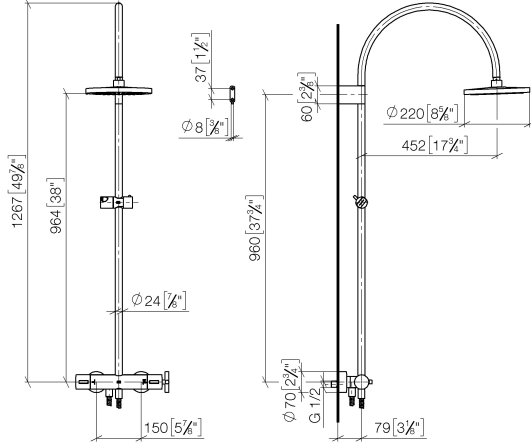

**TARA Shower pipe with shower thermostat without hand shower FlowReduce
220 mm - Brushed Platinum**

TARA

34 458 892 Product version from 5/1/2022

- shower with fixed riser projection 452mm
- Rain shower: PURE RAIN, max. flow rate 7 l/min (at 3 bar)
- Function from: 6 l/min
- rain shower Ø 220 mm
- rain shower with anti-scale system
- rotary diverter with volume control and shut-off function
- slide-on rosettes Ø 70 mm
- height of fittings up to rain shower (bottom edge) 964mm
- height of fittings up to top edge of elbow 1267mm
- gauge 150 mm - 13 mm
- metal shower hose 1750mm with integrated anti-twist protection
- 1/2" connection
- slide bar
- Pipe diameter 23.5 mm
- This product can help a building meet the requirements of Green Building Rating Systems, e.g. LEED®, BREEAM®, DGNB
- WRAS

**TARA Shower pipe with shower thermostat without hand shower FlowReduce
220 mm - Brushed Platinum**

TARA

34 458 892 Product version from 5/1/2022

mm [inches]

1:10

Flow rate chart

Codes & Standards

DIN 4109

EN 1717

ISO 3822

Scottish Water
Byelaws

UK Water Supply
Regulations

Ü-Zeichen

TARA Shower pipe with shower thermostat without hand shower FlowReduce
220 mm - Brushed Platinum

TARA

34 458 892 Product version from 5/1/2022

Spare parts list

No.	Item Number	Name	Quantity used	Delivery time
1	90 12 05 092 20-06	shower	1	10
2	04 28 22 346 00-06	pipe	1	10
3	09 14 10 008 90	seal	1	2
4	90 17 11 150 00-06	holder	1	10
5	28 322 970-06	Metal shower hose 1/2" x 3/8" x 1750 mm - Brushed Platinum	1	2
6	12 570 970-06	Slide unit - Brushed Platinum	1	10
7	90 28 22 349 00-06	pipe	1	10
8	04 17 01 250 00-06	connection	1	10
9	90 17 33 015 00-06	handle	1	10
10	90 14 20 026 00 90	seal	1	2
11	90 17 33 021 00-06	handle	1	10