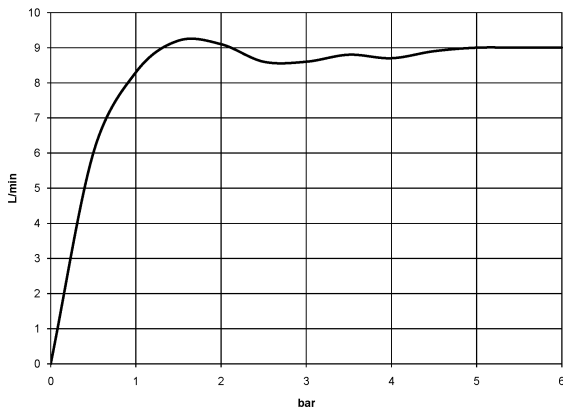

**TARA Shower pipe with shower thermostat without hand shower FlowReduce
220 mm - Brushed Platinum**

TARA

34 458 892 Product version from 5/1/2022

mm [inches]

1:10

Flow rate chart

Codes & Standards

DIN 4109