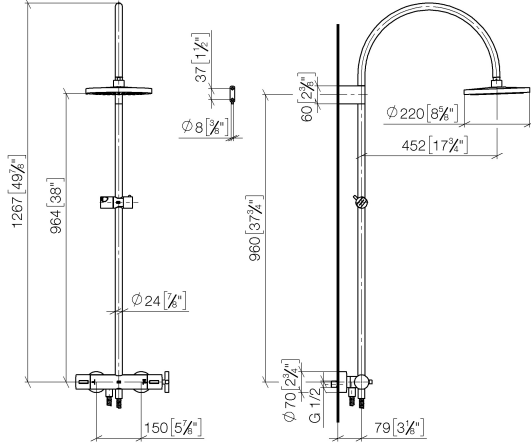

**TARA Shower pipe with shower thermostat without hand shower FlowReduce
220 mm - Dark Chrome**

TARA

34 458 892 Product version from 5/1/2022

- shower with fixed riser projection 452mm
- Rain shower: PURE RAIN, max. flow rate 7 l/min (at 3 bar)
- Function from: 6 l/min
- rain shower Ø 220 mm
- rain shower with anti-scale system
- rotary diverter with volume control and shut-off function
- slide-on rosettes Ø 70 mm
- height of fittings up to rain shower (bottom edge) 964mm
- height of fittings up to top edge of elbow 1267mm
- gauge 150 mm - 13 mm
- metal shower hose 1750mm with integrated anti-twist protection
- 1/2" connection
- slide bar
- Pipe diameter 23.5 mm
- This product can help a building meet the requirements of Green Building Rating Systems, e.g. LEED®, BREEAM®, DGNB
- WRAS

mm [inches]

1:10

Flow rate chart

Codes & Standards

DIN 4109

EN 1717

ISO 3822

Scottish Water
Byelaws

UK Water Supply
Regulations

Ü-Zeichen

TARA Shower pipe with shower thermostat without hand shower FlowReduce
220 mm - Dark Chrome

TARA

34 458 892 Product version from 5/1/2022

Certificates

Belgaqua_22_283_2 WRAS_2204

Spare parts list

No.	Item Number	Name	Quantity used	Delivery time
1	90 12 05 092 20-19	shower	1	20
2	04 28 22 346 00-19	pipe	1	20
3	09 14 10 008 90	seal	1	2
4	90 17 11 150 00-19	holder	1	20
5	28 322 970-19	Metal shower hose 1/2" x 3/8" x 1750 mm - Dark Chrome	1	20
6	12 570 970-19	Slide unit - Dark Chrome	1	20
7	90 28 22 349 00-19	pipe	1	20
8	04 17 01 250 00-19	connection	1	20
9	90 17 33 015 00-19	handle	1	20
10	90 14 20 026 00 90	seal	1	2
11	90 17 33 021 00-19	handle	1	20