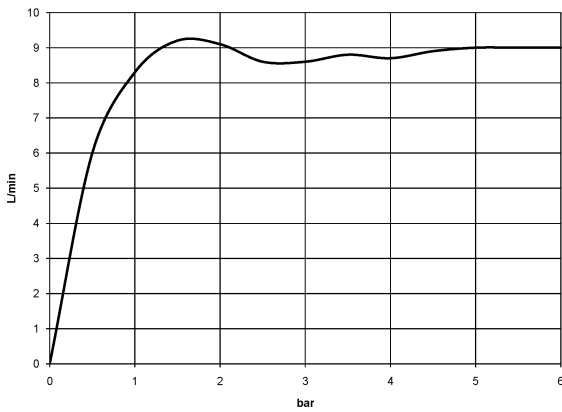

**TARA Shower pipe with shower thermostat without hand shower FlowReduce
220 mm - Dark Chrome**

TARA

34 458 892 Product version from 5/1/2022

- shower with fixed riser projection 452mm
- Rain shower: PURE RAIN, max. flow rate 7 l/min (at 3 bar)
- Function from: 6 l/min
- rain shower Ø 220 mm
- rain shower with anti-scale system
- rotary diverter with volume control and shut-off function
- slide-on rosettes Ø 70 mm
- height of fittings up to rain shower (bottom edge) 964mm
- height of fittings up to top edge of elbow 1267mm
- gauge 150 mm - 13 mm
- metal shower hose 1750mm with integrated anti-twist protection
- 1/2" connection
- slide bar
- Pipe diameter 23.5 mm
- This product can help a building meet the requirements of Green Building Rating Systems, e.g. LEED®, BREEAM®, DGNB
- WRAS

mm [inches]

1:10

Flow rate chart

Codes & Standards

DIN 4109

EN 1717

ISO 3822

Scottish Water
Byelaws