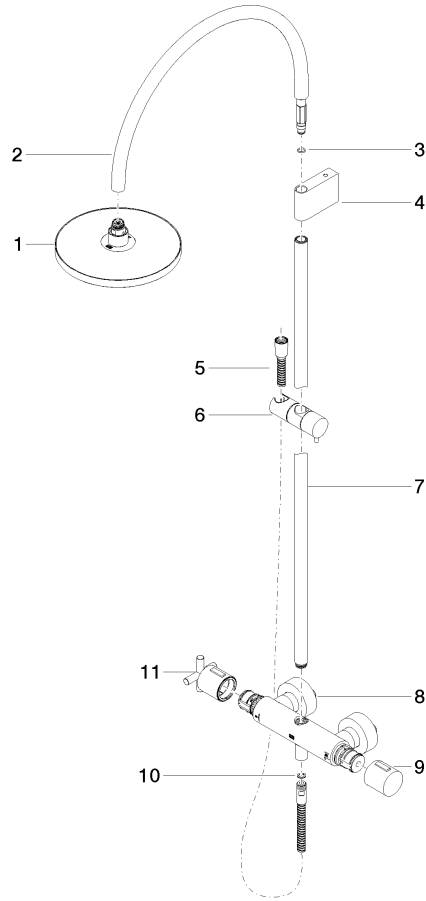

**TARA Shower pipe with shower thermostat without hand shower FlowReduce
220 mm - Dark Chrome**

TARA

34 458 892 Product version from 5/1/2022

- shower with fixed riser projection 452mm
- Rain shower: PURE RAIN, max. flow rate 7 l/min (at 3 bar)
- Function from: 6 l/min
- rain shower Ø 220 mm
- rain shower with anti-scale system
- rotary diverter with volume control and shut-off function
- slide-on rosettes Ø 70 mm
- height of fittings up to rain shower (bottom edge) 964mm
- height of fittings up to top edge of elbow 1267mm
- gauge 150 mm - 13 mm
- metal shower hose 1750mm with integrated anti-twist protection
- 1/2" connection
- slide bar
- Pipe diameter 23.5 mm
- This product can help a building meet the requirements of Green Building Rating Systems, e.g. LEED®, BREEAM®, DGNB
- WRAS

UK Water Supply
Regulations

Ü-Zeichen

TARA Shower pipe with shower thermostat without hand shower FlowReduce
220 mm - Dark Chrome

TARA

34 458 892 Product version from 5/1/2022

Certificates

Belgaqua_22_283_2 WRAS_2204

LGA_38

**TARA Shower pipe with shower thermostat without hand shower FlowReduce
220 mm - Dark Chrome**

TARA

34 458 892 Product version from 5/1/2022

Parts for other
finishes can be found
here: [Chrome](#)

Spare parts list

No.	Item Number	Name	Quantity used	Delivery time
1	90 12 05 092 20-19	shower	1	20
2	04 28 22 346 00-19	pipe	1	20
3	09 14 10 008 90	seal	1	2
4	90 17 11 150 00-19	holder	1	20
5	28 322 970-19	Metal shower hose 1/2" x 3/8" x 1750 mm - Dark Chrome	1	20
6	12 570 970-19	Slide unit - Dark Chrome	1	20
7	90 28 22 349 00-19	pipe	1	20
8	04 17 01 250 00-19	connection	1	20
9	90 17 33 015 00-19	handle	1	20
10	90 14 20 026 00 90	seal	1	2
11	90 17 33 021 00-19	handle	1	20