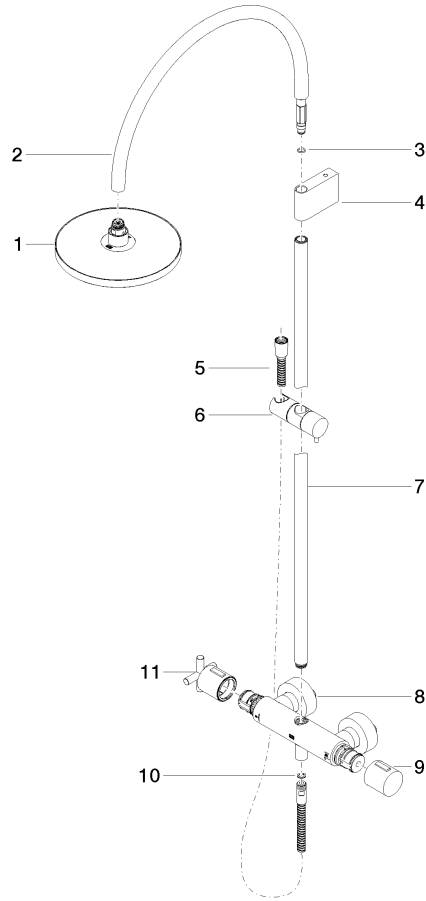

**TARA Shower pipe with shower thermostat without hand shower FlowReduce
220 mm - Brushed Champagne (22kt Gold)**

TARA

34 458 892 Product version from 5/1/2022

- shower with fixed riser projection 452mm
- Rain shower: PURE RAIN, max. flow rate 7 l/min (at 3 bar)
- Function from: 6 l/min
- rain shower Ø 220 mm
- rain shower with anti-scale system
- rotary diverter with volume control and shut-off function
- slide-on rosettes Ø 70 mm
- height of fittings up to rain shower (bottom edge) 964mm
- height of fittings up to top edge of elbow 1267mm
- gauge 150 mm - 13 mm
- metal shower hose 1750mm with integrated anti-twist protection
- 1/2" connection
- slide bar
- Pipe diameter 23.5 mm
- This product can help a building meet the requirements of Green Building Rating Systems, e.g. LEED®, BREEAM®, DGNB
- WRAS

DIN 4109

EN 1717

ISO 3822

Scottish Water
Byelaws

UK Water Supply
Regulations

Ü-Zeichen

TARA Shower pipe with shower thermostat without hand shower FlowReduce
220 mm - Brushed Champagne (22kt Gold)

TARA

34 458 892 Product version from 5/1/2022

Certificates

Belgaqua_22_283_2 WRAS_2204

LGA_38

**TARA Shower pipe with shower thermostat without hand shower FlowReduce
220 mm - Brushed Champagne (22kt Gold)**

TARA

34 458 892 Product version from 5/1/2022

Parts for other
finishes can be found
here: [Chrome](#)

Spare parts list

No.	Item Number	Name	Quantity used	Delivery time
1	90 12 05 092 20-46	shower	1	30
2	04 28 22 346 00-46	pipe	1	60
3	09 14 10 008 90	seal	1	2
4	90 17 11 150 00-46	holder	1	30
5	28 322 970-46	Metal shower hose 1/2" x 3/8" x 1750 mm - Brushed Champagne (22kt Gold)	1	30
6	12 570 970-46	Slide unit - Brushed Champagne (22kt Gold)	1	30
7	90 28 22 349 00-46	pipe	1	30
8	04 17 01 250 00-46	connection	1	60
9	90 17 33 015 00-46	handle	1	30
10	90 14 20 026 00 90	seal	1	2
11	90 17 33 021 00-46	handle	1	30