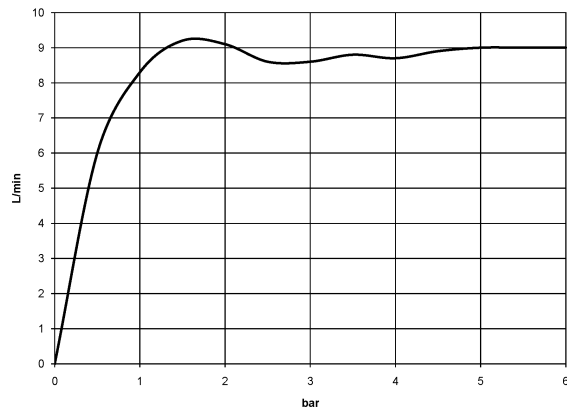

**TARA Shower pipe with shower thermostat without hand shower FlowReduce
220 mm - Brushed Champagne (22kt Gold)**

TARA

34 458 892 Product version from 5/1/2022

- shower with fixed riser projection 452mm
- Rain shower: PURE RAIN, max. flow rate 7 l/min (at 3 bar)
- Function from: 6 l/min
- rain shower Ø 220 mm
- rain shower with anti-scale system
- rotary diverter with volume control and shut-off function
- slide-on rosettes Ø 70 mm
- height of fittings up to rain shower (bottom edge) 964mm
- height of fittings up to top edge of elbow 1267mm
- gauge 150 mm - 13 mm
- metal shower hose 1750mm with integrated anti-twist protection
- 1/2" connection
- slide bar
- Pipe diameter 23.5 mm
- This product can help a building meet the requirements of Green Building Rating Systems, e.g. LEED®, BREEAM®, DGNB
- WRAS

**TARA Shower pipe with shower thermostat without hand shower FlowReduce
220 mm - Brushed Champagne (22kt Gold)**

TARA

34 458 892 Product version from 5/1/2022

mm [inches]

1:10

Flow rate chart

Codes & Standards