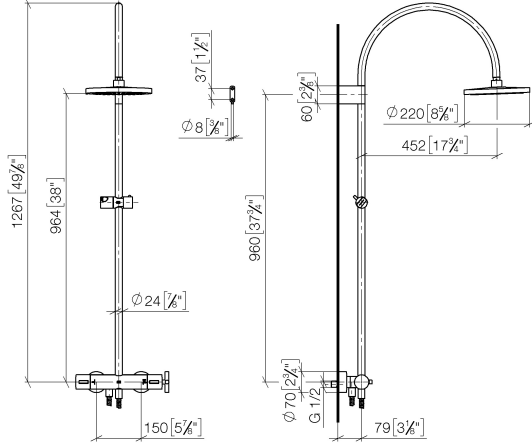

**TARA Shower pipe with shower thermostat without hand shower FlowReduce
220 mm - Brushed Champagne (22kt Gold)**

TARA

34 458 892 Product version from 5/1/2022

- shower with fixed riser projection 452mm
- Rain shower: PURE RAIN, max. flow rate 7 l/min (at 3 bar)
- Function from: 6 l/min
- rain shower Ø 220 mm
- rain shower with anti-scale system
- rotary diverter with volume control and shut-off function
- slide-on rosettes Ø 70 mm
- height of fittings up to rain shower (bottom edge) 964mm
- height of fittings up to top edge of elbow 1267mm
- gauge 150 mm - 13 mm
- metal shower hose 1750mm with integrated anti-twist protection
- 1/2" connection
- slide bar
- Pipe diameter 23.5 mm
- This product can help a building meet the requirements of Green Building Rating Systems, e.g. LEED®, BREEAM®, DGNB
- WRAS

**TARA Shower pipe with shower thermostat without hand shower FlowReduce
220 mm - Brushed Champagne (22kt Gold)**

TARA

34 458 892 Product version from 5/1/2022

mm [inches]

1:10

Flow rate chart

Codes & Standards

DIN 4109

EN 1717

ISO 3822

Scottish Water
Byelaws

UK Water Supply
Regulations

Ü-Zeichen

TARA Shower pipe with shower thermostat without hand shower FlowReduce
220 mm - Brushed Champagne (22kt Gold)

TARA

34 458 892 Product version from 5/1/2022

Parts for other
finishes can be found
here: [Chrome](#)

Spare parts list

No.	Item Number	Name	Quantity used	Delivery time
1	90 12 05 092 20-46	shower	1	30
2	04 28 22 346 00-46	pipe	1	60
3	09 14 10 008 90	seal	1	2
4	90 17 11 150 00-46	holder	1	30
5	28 322 970-46	Metal shower hose 1/2" x 3/8" x 1750 mm - Brushed Champagne (22kt Gold)	1	30
6	12 570 970-46	Slide unit - Brushed Champagne (22kt Gold)	1	30
7	90 28 22 349 00-46	pipe	1	30
8	04 17 01 250 00-46	connection	1	60
9	90 17 33 015 00-46	handle	1	30
10	90 14 20 026 00 90	seal	1	2
11	90 17 33 021 00-46	handle	1	30