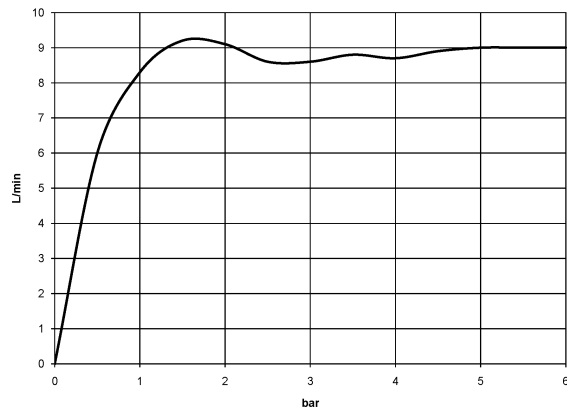

**TARA Shower pipe with shower thermostat without hand shower FlowReduce
220 mm - Brushed Dark Platinum**

TARA

34 458 892 Product version from 5/1/2022

mm [inches]

1:10

Flow rate chart

Codes & Standards

DIN 4109