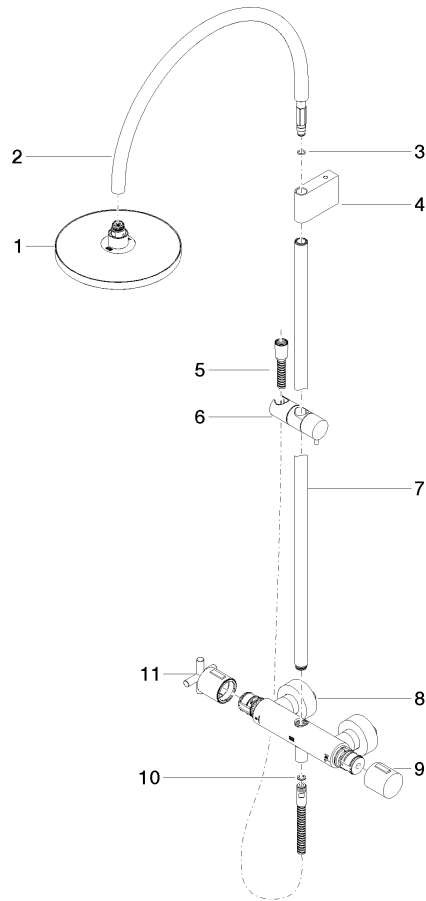

**TARA Shower pipe with shower thermostat without hand shower FlowReduce
220 mm - Brushed Dark Platinum**

TARA

34 458 892 Product version from 5/1/2022

mm [inches]

1:10

Flow rate chart

Codes & Standards

DIN 4109

EN 1717

ISO 3822

Scottish Water
Byelaws

UK Water Supply
Regulations

Ü-Zeichen

TARA Shower pipe with shower thermostat without hand shower FlowReduce
220 mm - Brushed Dark Platinum

TARA

34 458 892 Product version from 5/1/2022

Certificates

Belgaqua_22_283_2 WRAS_2204

LGA_38

**TARA Shower pipe with shower thermostat without hand shower FlowReduce
220 mm - Brushed Dark Platinum**

TARA

34 458 892 Product version from 5/1/2022

Parts for other
finishes can be found
here: [Chrome](#)

Spare parts list

No.	Item Number	Name	Quantity used	Delivery time
1	90 12 05 092 20-99	shower	1	30
2	04 28 22 346 00-99	pipe	1	30
3	09 14 10 008 90	seal	1	2
4	90 17 11 150 00-99	holder	1	30
5	28 322 970-99	Metal shower hose 1/2" x 3/8" x 1750 mm - Brushed Dark Platinum	1	2
6	12 570 970-99	Slide unit - Brushed Dark Platinum	1	30
7	90 28 22 349 00-99	pipe	1	30
8	04 17 01 250 00-99	connection	1	30
9	90 17 33 015 00-99	handle	1	30
10	90 14 20 026 00 90	seal	1	2
11	90 17 33 021 00-99	handle	1	30