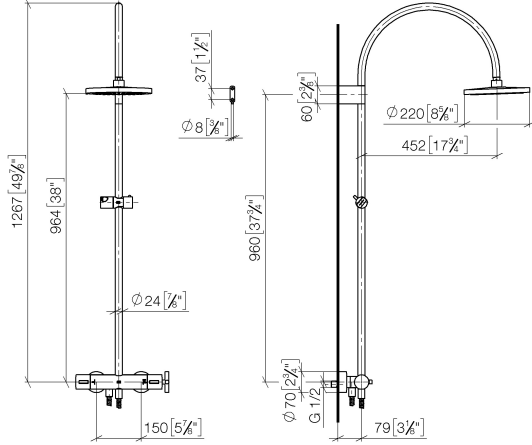

**TARA Shower pipe with shower thermostat without hand shower FlowReduce
220 mm - Brushed Dark Platinum**

TARA

34 458 892 Product version from 5/1/2022

- shower with fixed riser projection 452mm
- Rain shower: PURE RAIN, max. flow rate 7 l/min (at 3 bar)
- Function from: 6 l/min
- rain shower Ø 220 mm
- rain shower with anti-scale system
- rotary diverter with volume control and shut-off function
- slide-on rosettes Ø 70 mm
- height of fittings up to rain shower (bottom edge) 964mm
- height of fittings up to top edge of elbow 1267mm
- gauge 150 mm - 13 mm
- metal shower hose 1750mm with integrated anti-twist protection
- 1/2" connection
- slide bar
- Pipe diameter 23.5 mm
- This product can help a building meet the requirements of Green Building Rating Systems, e.g. LEED®, BREEAM®, DGNB
- WRAS

**TARA Shower pipe with shower thermostat without hand shower FlowReduce
220 mm - Brushed Dark Platinum**

TARA

34 458 892 Product version from 5/1/2022

mm [inches]

1:10

Flow rate chart

Codes & Standards

DIN 4109

EN 1717

ISO 3822

Scottish Water
Byelaws

UK Water Supply
Regulations

Ü-Zeichen

TARA Shower pipe with shower thermostat without hand shower FlowReduce
220 mm - Brushed Dark Platinum

TARA

34 458 892 Product version from 5/1/2022

Spare parts list

No.	Item Number	Name	Quantity used	Delivery time
1	90 12 05 092 20-99	shower	1	30
2	04 28 22 346 00-99	pipe	1	30
3	09 14 10 008 90	seal	1	2
4	90 17 11 150 00-99	holder	1	30
5	28 322 970-99	Metal shower hose 1/2" x 3/8" x 1750 mm - Brushed Dark Platinum	1	2
6	12 570 970-99	Slide unit - Brushed Dark Platinum	1	30
7	90 28 22 349 00-99	pipe	1	30
8	04 17 01 250 00-99	connection	1	30
9	90 17 33 015 00-99	handle	1	30
10	90 14 20 026 00 90	seal	1	2
11	90 17 33 021 00-99	handle	1	30