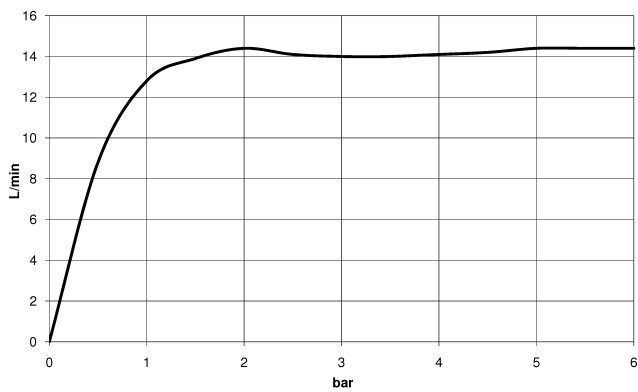

**MADISON Showerpipe with shower thermostat without hand shower - Brushed Platinum**

MADISON

34 459 360

- shower with fixed riser projection 420mm
- rain shower Ø 200 mm
- rain shower with anti-scale system
- max. rainshower flow 14 l/min
- Function from: 8 l/min
- rotary diverter for fixed-riser shower/hand shower
- height of fittings up to rain shower (bottom edge) 985mm
- height of fittings up to top edge of elbow 1160mm
- two-part push-on rosette Ø 65 mm
- rosette for shower holder Ø 65mm
- rosette for wall mounting Ø 60mm
- gauge 150 mm - 13 mm
- metal shower hose 1250mm with integrated anti-twist protection
- 1/2" connection
- Pipe diameter 20 mm

34 459 360  
1:10

Flow rate chart

Codes & Standards

DIN 4109

ISO 3822

Ü-Zeichen

MADISON Showerpipe with shower thermostat without hand shower - Brushed  
Platinum

---