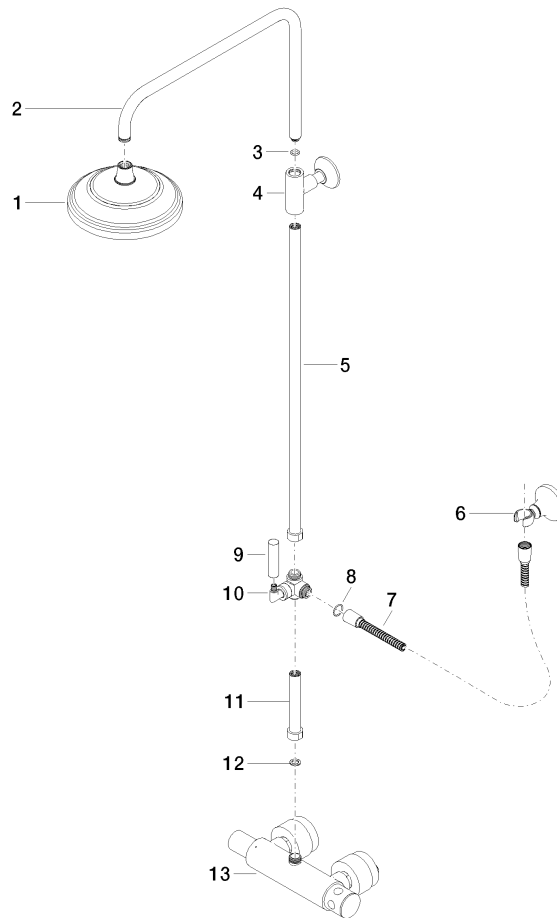

**MADISON Showerpipe with shower thermostat without hand shower - Brushed Platinum**

MADISON

34 459 360

- shower with fixed riser projection 420mm
- rain shower Ø 200 mm
- rain shower with anti-scale system
- max. rainshower flow 14 l/min
- Function from: 8 l/min
- rotary diverter for fixed-riser shower/hand shower
- height of fittings up to rain shower (bottom edge) 985mm
- height of fittings up to top edge of elbow 1160mm
- two-part push-on rosette Ø 65 mm
- rosette for shower holder Ø 65mm
- rosette for wall mounting Ø 60mm
- gauge 150 mm - 13 mm
- metal shower hose 1250mm with integrated anti-twist protection
- 1/2" connection
- Pipe diameter 20 mm

MADISON

34 459 360

Certificates

---

LGA\_38

MADISON Showerpipe with shower thermostat without hand shower - Brushed  
Platinum

MADISON

34 459 360  
Parts for other  
finishes can be found  
here: [Chrome](#)

# MADISON Showerpipe with shower thermostat without hand shower - Brushed Platinum

MADISON

34 459 360

## Spare parts list

No.	Item Number	Name	Quantity used	Delivery time
1	04 12 05 038 01-06	shower	1	10
2	04 28 22 101 20-06	spout	1	10
3	90 14 10 011 00 90	seal	1	2
4	90 17 11 037 01-06	holder	1	-
Spare part can no longer be ordered, please order the replacement item				
5	90 28 22 104 00-06	pipe	1	-
Spare part can no longer be ordered, please order the replacement item				
6	90 17 09 045 01-06	diverter	1	10
7	09 30 30 064-06	screw	1	10
8	09 18 20 011-06	base	1	10
9	09 28 22 013 90	pipe	1	2
10	11 170 370-06	MADISON Lever insert - Brushed Platinum	1	10
11	09 30 30 062-06	screw	1	10
12	09 14 10 122 90	seal	1	2
13	28 104 970-06	Metal shower hose 1/2" x 1/2" x 1250 mm - Brushed Platinum	1	2
14	28 050 410-06	holder	1	60
15	90 28 22 103 00-06	pipe	1	-
Spare part can no longer be ordered, please order the replacement item				
16	90 14 20 002 00 90	seal	1	2
17	04 17 01 044 01-06	fitting	1	10