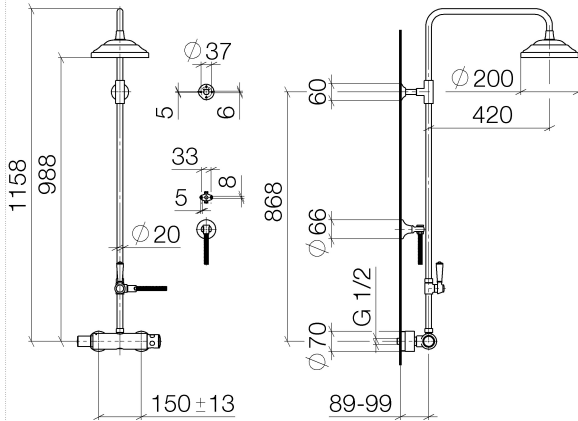

**MADISON Showerpipe with shower thermostat without hand shower - Brushed Platinum**

MADISON

34 459 360

- shower with fixed riser projection 420mm
- rain shower Ø 200 mm
- rain shower with anti-scale system
- max. rainshower flow 14 l/min
- Function from: 8 l/min
- rotary diverter for fixed-riser shower/hand shower
- height of fittings up to rain shower (bottom edge) 985mm
- height of fittings up to top edge of elbow 1160mm
- two-part push-on rosette Ø 65 mm
- rosette for shower holder Ø 65mm
- rosette for wall mounting Ø 60mm
- gauge 150 mm - 13 mm
- metal shower hose 1250mm with integrated anti-twist protection
- 1/2" connection
- Pipe diameter 20 mm

34 459 360  
1:10

Flow rate chart

Codes & Standards

DIN 4109

ISO 3822

Ü-Zeichen

MADISON Showerpipe with shower thermostat without hand shower - Brushed  
Platinum

---

## Spare parts list

No.	Item Number	Name	Quantity used	Delivery time
1	04 12 05 038 01-06	shower	1	10
2	04 28 22 101 20-06	spout	1	10
3	90 14 10 011 00 90	seal	1	2
4	90 17 11 037 01-06	holder	1	-
Spare part can no longer be ordered, please order the replacement item				
5	90 28 22 104 00-06	pipe	1	-
Spare part can no longer be ordered, please order the replacement item				
6	90 17 09 045 01-06	diverter	1	10
7	09 30 30 064-06	screw	1	10
8	09 18 20 011-06	base	1	10
9	09 28 22 013 90	pipe	1	2
10	11 170 370-06	MADISON Lever insert - Brushed Platinum	1	10
11	09 30 30 062-06	screw	1	10
12	09 14 10 122 90	seal	1	2
13	28 104 970-06	Metal shower hose 1/2" x 1/2" x 1250 mm - Brushed Platinum	1	2
14	28 050 410-06	holder	1	60
15	90 28 22 103 00-06	pipe	1	-
Spare part can no longer be ordered, please order the replacement item				
16	90 14 20 002 00 90	seal	1	2
17	04 17 01 044 01-06	fitting	1	10