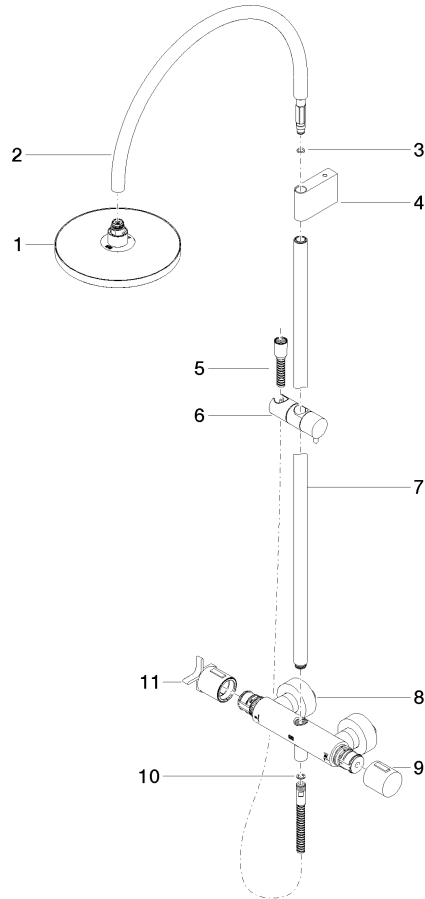

**VAIA Shower pipe with shower thermostat without hand shower FlowReduce -
Brushed Platinum**

VAIA

34 459 809

- shower with fixed riser projection 452mm
- overhead shower: rain flow
- rain shower Ø 220 mm
- rain shower with anti-scale system
- max. rainshower flow 7 l/min
- Function from: 6 l/min
- rotary diverter with volume control and shut-off function
- slide-on rosettes Ø 70 mm
- height of fittings up to rain shower (bottom edge) 964mm
- height of fittings up to top edge of elbow 1267mm
- gauge 150 mm - 13 mm
- metal shower hose 1750mm with integrated anti-twist protection
- 1/2" connection
- slide bar
- Pipe diameter 23.5 mm
- This product can help a building meet the requirements of Green Building Rating Systems, e.g. LEED®, BREEAM®, DGNB
- WRAS 2204013

VAIA

34 459 809

mm [inches]

1:10

Flow rate chart

Codes & Standards

DIN 4109

EN 1717

WRAS_2204

LGA_38

Belgaqua_24-006-2

VAIA Shower pipe with shower thermostat without hand shower FlowReduce -
Brushed Platinum

VAIA

34 459 809

Parts for other
finishes can be found
here: [Chrome](#)

VAIA Shower pipe with shower thermostat without hand shower FlowReduce -
Brushed Platinum

VAIA

34 459 809

Spare parts list

No.	Item Number	Name	Quantity used	Delivery time
	90 12 05 092 20-06	shower	11	10