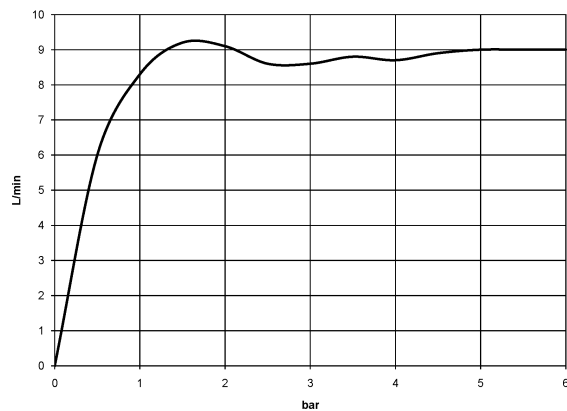

**VAIA Shower pipe with shower thermostat without hand shower FlowReduce -  
Brushed Champagne (22kt Gold)**

VAIA

34 459 809

- shower with fixed riser projection 452mm
- overhead shower: rain flow
- rain shower Ø 220 mm
- rain shower with anti-scale system
- max. rainshower flow 7 l/min
- Function from: 6 l/min
- rotary diverter with volume control and shut-off function
- slide-on rosettes Ø 70 mm
- height of fittings up to rain shower (bottom edge) 964mm
- height of fittings up to top edge of elbow 1267mm
- gauge 150 mm - 13 mm
- metal shower hose 1750mm with integrated anti-twist protection
- 1/2" connection
- slide bar
- Pipe diameter 23.5 mm
- This product can help a building meet the requirements of Green Building Rating Systems, e.g. LEED®, BREEAM®, DGNB
- WRAS

VAIA

34 459 809

mm [inches]

1:10

**Flow rate chart**

**Codes & Standards**

DIN 4109

EN 1717