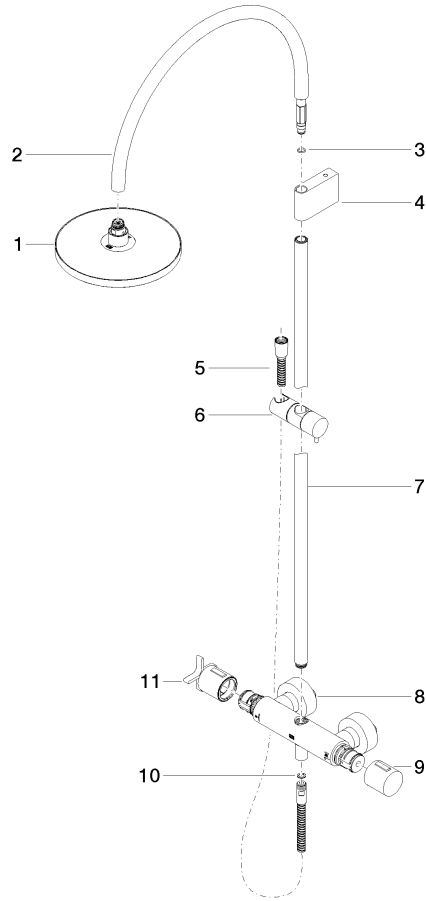

**VAIA Shower pipe with shower thermostat without hand shower FlowReduce -  
Brushed Champagne (22kt Gold)**

VAIA

34 459 809

- shower with fixed riser projection 452mm
- overhead shower: rain flow
- rain shower Ø 220 mm
- rain shower with anti-scale system
- max. rainshower flow 7 l/min
- Function from: 6 l/min
- rotary diverter with volume control and shut-off function
- slide-on rosettes Ø 70 mm
- height of fittings up to rain shower (bottom edge) 964mm
- height of fittings up to top edge of elbow 1267mm
- gauge 150 mm - 13 mm
- metal shower hose 1750mm with integrated anti-twist protection
- 1/2" connection
- slide bar
- Pipe diameter 23.5 mm
- This product can help a building meet the requirements of Green Building Rating Systems, e.g. LEED®, BREEAM®, DGNB
- WRAS

VAIA

34 459 809

mm [inches]

1:10

**Flow rate chart**

**Codes & Standards**

DIN 4109

EN 1717

Certificates

---

WRAS\_2204

Belgaqua\_24-006-2 LGA\_38

**VAIA Shower pipe with shower thermostat without hand shower FlowReduce -  
Brushed Champagne (22kt Gold)**

VAIA

34 459 809  
Parts for other  
finishes can be found  
here: [Chrome](#)

**Spare parts list**

No.	Item Number	Name	Quantity used	Delivery time
1	90 12 05 092 20-46	shower	1	30
2	04 28 22 346 00-46	pipe	1	60
3	09 14 10 008 90	seal	1	2
4	90 17 11 150 00-46	holder	1	30
5	28 322 970-46	Metal shower hose 1/2" x 3/8" x 1750 mm - Brushed Champagne (22kt Gold)	1	30
6	12 570 970-46	Slide unit - Brushed Champagne (22kt Gold)	1	30
7	90 28 22 349 00-46	pipe	1	30
8	04 17 01 250 00-46	connection	1	60
9	90 17 33 015 00-46	handle	1	30
10	90 14 20 026 00 90	seal	1	2
11	90 17 33 030 00-46	handle	1	30