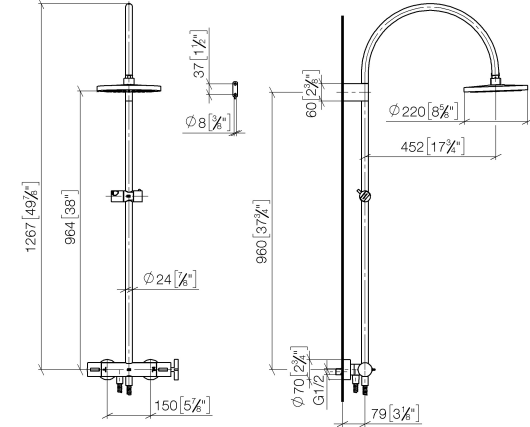

**VAIA Shower pipe with shower thermostat without hand shower FlowReduce -  
Brushed Champagne (22kt Gold)**

VAIA

34 459 809

- shower with fixed riser projection 452mm
- overhead shower: rain flow
- rain shower Ø 220 mm
- rain shower with anti-scale system
- max. rainshower flow 7 l/min
- Function from: 6 l/min
- rotary diverter with volume control and shut-off function
- slide-on rosettes Ø 70 mm
- height of fittings up to rain shower (bottom edge) 964mm
- height of fittings up to top edge of elbow 1267mm
- gauge 150 mm - 13 mm
- metal shower hose 1750mm with integrated anti-twist protection
- 1/2" connection
- slide bar
- Pipe diameter 23.5 mm
- This product can help a building meet the requirements of Green Building Rating Systems, e.g. LEED®, BREEAM®, DGNB
- WRAS

VAIA

34 459 809

mm [inches]

1:10

**Flow rate chart**

**Codes & Standards**

DIN 4109

EN 1717

**Spare parts list**

No.	Item Number	Name	Quantity used	Delivery time
1	90 12 05 092 20-46	shower	1	30
2	04 28 22 346 00-46	pipe	1	60
3	09 14 10 008 90	seal	1	2
4	90 17 11 150 00-46	holder	1	30
5	28 322 970-46	Metal shower hose 1/2" x 3/8" x 1750 mm - Brushed Champagne (22kt Gold)	1	30
6	12 570 970-46	Slide unit - Brushed Champagne (22kt Gold)	1	30
7	90 28 22 349 00-46	pipe	1	30
8	04 17 01 250 00-46	connection	1	60
9	90 17 33 015 00-46	handle	1	30
10	90 14 20 026 00 90	seal	1	2
11	90 17 33 030 00-46	handle	1	30