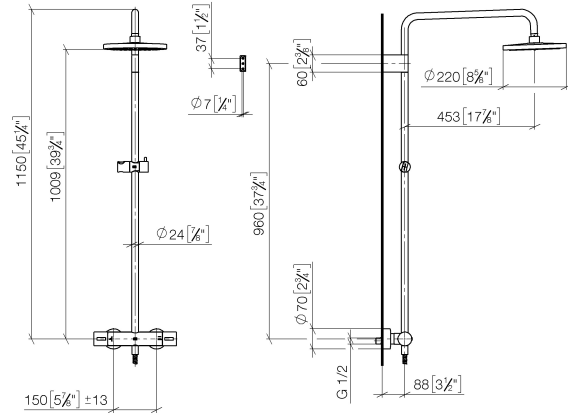

Showerpipe with shower thermostat without hand shower FlowReduce - Chrome

IMO

34 459 979

Fits: IMO, LULU, TARA, LISSÉ, VAIA, META

- shower with fixed riser projection 453mm
- overhead shower: rain flow
- rain shower Ø 220 mm
- rain shower with anti-scale system
- max. rainshower flow 7 l/min
- rotary diverter with volume control and shut-off function
- slide-on rosettes Ø 70 mm
- height of fittings up to rain shower (bottom edge) 1009mm
- height of fittings up to top edge of elbow 1150mm
- gauge 150 mm - 13 mm
- metal shower hose 1750mm with integrated anti-twist protection
- 1/2" connection
- slide bar
- Pipe diameter 23.5 mm
- quick clearing
- This product can help a building meet the requirements of Green Building Rating Systems, e.g. LEED®, BREEAM®, DGNB

Required miscellaneous

	Hand shower - Chrome	28 018 979-00
--	-----------------------------	---------------

Showerpipe with shower thermostat without hand shower FlowReduce - Chrome

34 459 979
mm [inches]
1:10

Flow rate chart

Certificates

DVGW_DW-6509DN0123. Belgaqua_21-032-27_5. WRAS_2204013. LGA_38737.

34 459 979

Spare parts list

No.	Item Number	Name	Quantity used	Delivery time
1	90 12 05 092 20-00	shower	1	10
2	09 23 01 039 90	sieve	1	2
3	90 28 22 348 00-00	pipe	1	10
4	90 17 11 150 00-00	holder	1	10
5	90 28 22 349 00-00	pipe	1	10
6	04 17 01 250 00-00	connection	1	10
7	90 17 33 015 00-00	handle	2	10
8	90 14 20 026 00 90	seal	1	2
9	12 570 970-00	Slide unit - Chrome	1	10
10	28 322 970-00	Metal shower hose 1/2" x 3/8" x 1750 mm - Chrome	1	2