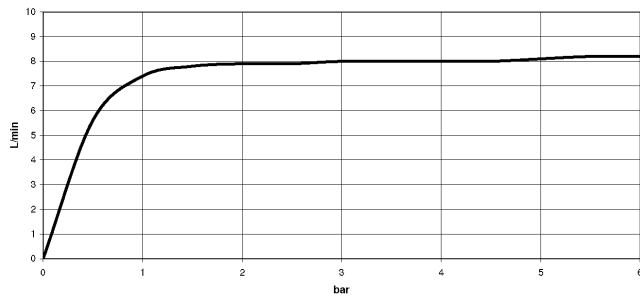

Required miscellaneous

	Hand shower - Chrome	28 018 979-00
--	-----------------------------	---------------

Showerpipe with shower thermostat without hand shower FlowReduce - Chrome

34 459 979
mm [inches]
1:10

Flow rate chart

Certificates

DVGW_DW-6509DN0123. Belgaqua_21-032-27_5. WRAS_2204013. LGA_38737.

34 459 979

Spare parts list

No.	Item Number	Name	Quantity used	Delivery time
1	90 12 05 092 20-00	shower	1	10
2	09 23 01 039 90	sieve	1	2
3	90 28 22 348 00-00	pipe	1	10
4	90 17 11 150 00-00	holder	1	10
5	90 28 22 349 00-00	pipe	1	10
6	04 17 01 250 00-00	connection	1	10
7	90 17 33 015 00-00	handle	2	10
8	90 14 20 026 00 90	seal	1	2
9	12 570 970-00	Slide unit - Chrome	1	10
10	28 322 970-00	Metal shower hose 1/2" x 3/8" x 1750 mm - Chrome	1	2