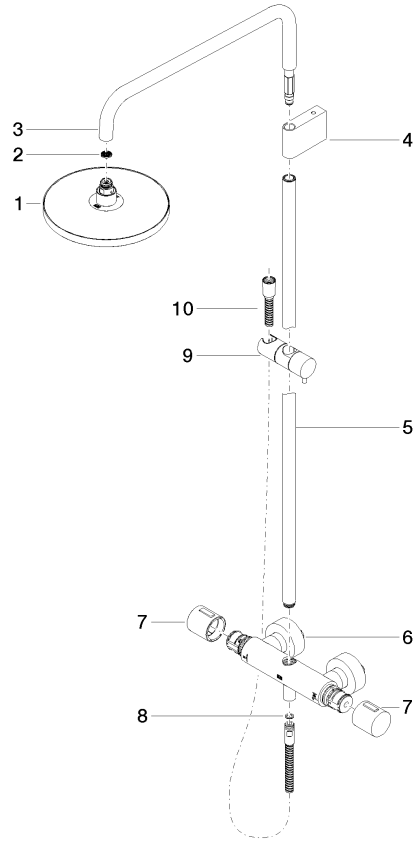

Showerpipe with shower thermostat without hand shower FlowReduce - Chrome

IMO

34 459 979

Fits: IMO, LULU, TARA, LISSÉ, VAIA, META

- shower with fixed riser projection 453mm
- overhead shower: rain flow
- rain shower Ø 220 mm
- rain shower with anti-scale system
- max. rainshower flow 7 l/min
- rotary diverter with volume control and shut-off function
- slide-on rosettes Ø 70 mm
- height of fittings up to rain shower (bottom edge) 1009mm
- height of fittings up to top edge of elbow 1150mm
- gauge 150 mm - 13 mm
- metal shower hose 1750mm with integrated anti-twist protection
- 1/2" connection
- slide bar
- Pipe diameter 23.5 mm
- quick clearing
- This product can help a building meet the requirements of Green Building Rating Systems, e.g. LEED®, BREEAM®, DGNB

Required miscellaneous

	Hand shower - Chrome	28 018 979-00
--	-----------------------------	---------------

Showerpipe with shower thermostat without hand shower FlowReduce - Chrome

34 459 979
mm [inches]
1:10

Flow rate chart

Certificates

DVGW_DW-6509DN0123. Belgaqua_21-032-27_5. WRAS_2204013. LGA_38737.

34 459 979

Spare parts list

No.	Item Number	Name	Quantity used	Delivery time
1	90 12 05 092 20-00	shower	1	10
2	09 23 01 039 90	sieve	1	2
3	90 28 22 348 00-00	pipe	1	10
4	90 17 11 150 00-00	holder	1	10
5	90 28 22 349 00-00	pipe	1	10
6	04 17 01 250 00-00	connection	1	10
7	90 17 33 015 00-00	handle	2	10
8	90 14 20 026 00 90	seal	1	2
9	12 570 970-00	Slide unit - Chrome	1	10
10	28 322 970-00	Metal shower hose 1/2" x 3/8" x 1750 mm - Chrome	1	2