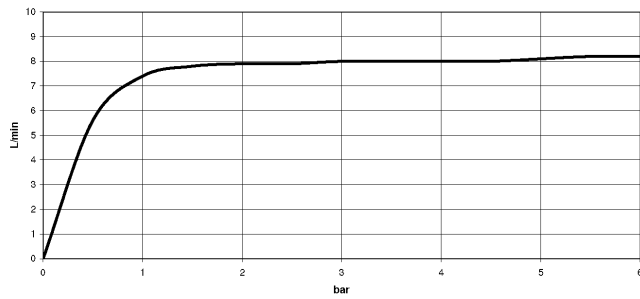

**Showerpipe with shower thermostat without hand shower FlowReduce -
Brushed Platinum**

34 459 979 Product version from 4/1/2024
mm [inches]
1:10

Flow rate chart

Codes & Standards

DIN 4109

EN 1111

EN 1717

ISO 3822