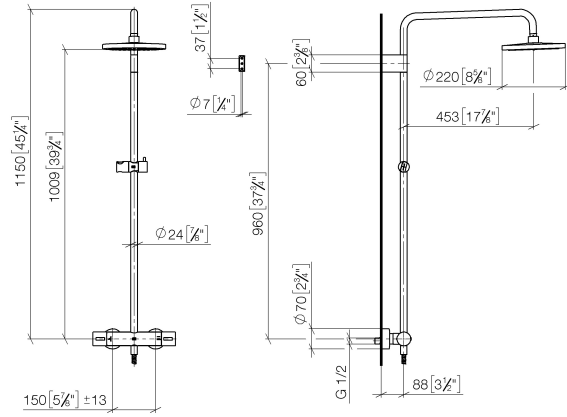

Showerpipe with shower thermostat without hand shower FlowReduce - Brushed Platinum

IMO

34 459 979 Product version from 4/1/2024

Fits: IMO, LULU, TARA, LISSÉ, VAIA, META

- shower with fixed riser projection 453mm
- overhead shower: rain flow
- rain shower Ø 220 mm
- rain shower with anti-scale system
- max. rainshower flow 7 l/min
- rotary diverter with volume control and shut-off function
- slide-on rosettes Ø 70 mm
- height of fittings up to rain shower (bottom edge) 1009mm
- height of fittings up to top edge of elbow 1150mm
- gauge 150 mm - 13 mm
- metal shower hose 1750mm with integrated anti-twist protection
- 1/2" connection
- slide bar
- Pipe diameter 23.5 mm
- quick clearing
- This product can help a building meet the requirements of Green Building Rating Systems, e.g. LEED®, BREEAM®, DGNB
- WRAS

**Showerpipe with shower thermostat without hand shower FlowReduce -
Brushed Platinum**

34 459 979 Product version from 4/1/2024
mm [inches]
1:10

Flow rate chart

Codes & Standards

DIN 4109

EN 1111

EN 1717

ISO 3822