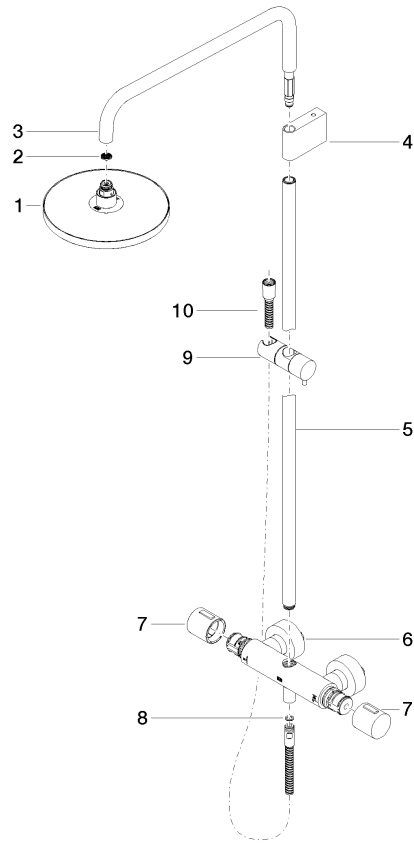

Showerpipe with shower thermostat without hand shower FlowReduce - Brushed Platinum

IMO

34 459 979 Product version from 4/1/2024

Fits: IMO, LULU, TARA, LISSÉ, VAIA, META

- shower with fixed riser projection 453mm
- overhead shower: rain flow
- rain shower Ø 220 mm
- rain shower with anti-scale system
- max. rainshower flow 7 l/min
- rotary diverter with volume control and shut-off function
- slide-on rosettes Ø 70 mm
- height of fittings up to rain shower (bottom edge) 1009mm
- height of fittings up to top edge of elbow 1150mm
- gauge 150 mm - 13 mm
- metal shower hose 1750mm with integrated anti-twist protection
- 1/2" connection
- slide bar
- Pipe diameter 23.5 mm
- quick clearing
- This product can help a building meet the requirements of Green Building Rating Systems, e.g. LEED®, BREEAM®, DGNB
- WRAS

**Showerpipe with shower thermostat without hand shower FlowReduce -
Brushed Platinum**

34 459 979 Product version from 4/1/2024
mm [inches]
1:10

Flow rate chart

Codes & Standards

DIN 4109

EN 1111

EN 1717

ISO 3822

Belgaqua_21-032-2 WRAS_2204

LGA_38

Showerpipe with shower thermostat without hand shower FlowReduce - Brushed Platinum

IMO

34 459 979 Product version from 4/1/2024

Parts for other
finishes can be found
here: [Chrome](#)

Spare parts list

No.	Item Number	Name	Quantity used	Delivery time
1	90 12 05 092 20-06	shower	1	10
2	09 23 01 039 90	sieve	1	2
3	90 28 22 348 00-06	pipe	1	10
4	90 17 11 150 00-06	holder	1	10
5	90 28 22 349 00-06	pipe	1	10
6	04 17 01 250 00-06	connection	1	10
7	90 17 33 015 00-06	handle	2	10
8	90 14 20 026 00 90	seal	1	2
9	12 570 970-06	Slide unit - Brushed Platinum	1	10
10	28 322 970-06	Metal shower hose 1/2" x 3/8" x 1750 mm - Brushed Platinum	1	2