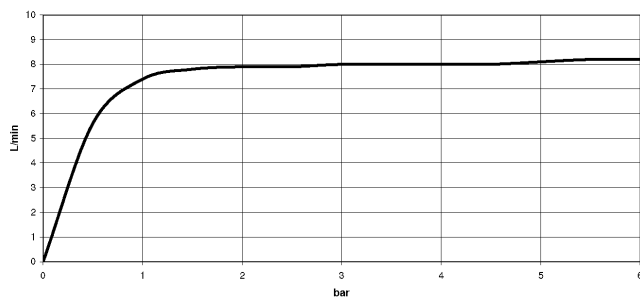

**Showerpipe with shower thermostat without hand shower FlowReduce -
Platinum**

34 459 979 Product version from 4/1/2024
mm [inches]
1:10

Flow rate chart

Codes & Standards

DIN 4109

EN 1111

EN 1717

ISO 3822