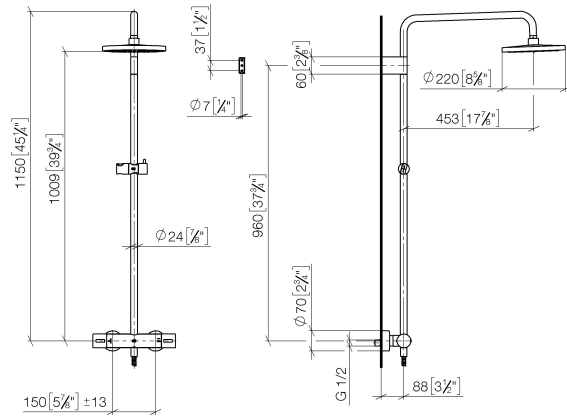

**Showerpipe with shower thermostat without hand shower FlowReduce -
Platinum**

IMO

34 459 979 Product version from 4/1/2024

Fits: IMO, LULU, TARA, LISSÉ, VAIA, META

- shower with fixed riser projection 453mm
- overhead shower: rain flow
- rain shower Ø 220 mm
- rain shower with anti-scale system
- max. rainshower flow 7 l/min
- rotary diverter with volume control and shut-off function
- slide-on rosettes Ø 70 mm
- height of fittings up to rain shower (bottom edge) 1009mm
- height of fittings up to top edge of elbow 1150mm
- gauge 150 mm - 13 mm
- metal shower hose 1750mm with integrated anti-twist protection
- 1/2" connection
- slide bar
- Pipe diameter 23.5 mm
- quick clearing
- This product can help a building meet the requirements of Green Building Rating Systems, e.g. LEED®, BREEAM®, DGNB
- WRAS

**Showerpipe with shower thermostat without hand shower FlowReduce -
Platinum**

34 459 979 Product version from 4/1/2024
mm [inches]
1:10

Flow rate chart

Codes & Standards

DIN 4109

EN 1111

EN 1717

ISO 3822

Spare parts list

No.	Item Number	Name	Quantity used	Delivery time
1	90 12 05 092 20-08	shower	1	40
2	09 23 01 039 90	sieve	1	2
3	90 28 22 348 00-08	pipe	1	40
4	90 17 11 150 00-08	holder	1	40
5	90 28 22 349 00-08	pipe	1	40
6	04 17 01 250 00-08	connection	1	40
7	90 17 33 015 00-08	handle	2	40
8	90 14 20 026 00 90	seal	1	2
9	12 570 970-08	Slide unit - Platinum	1	40
10	28 322 970-08	Metal shower hose 1/2" x 3/8" x 1750 mm - Platinum	1	40