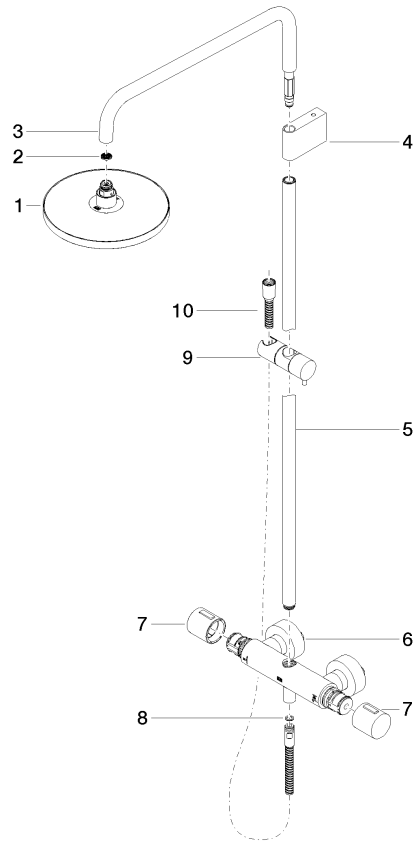

**Showerpipe with shower thermostat without hand shower FlowReduce -
Platinum**

IMO

34 459 979 Product version from 4/1/2024

Fits: IMO, LULU, TARA, LISSÉ, VAIA, META

- shower with fixed riser projection 453mm
- overhead shower: rain flow
- rain shower Ø 220 mm
- rain shower with anti-scale system
- max. rainshower flow 7 l/min
- rotary diverter with volume control and shut-off function
- slide-on rosettes Ø 70 mm
- height of fittings up to rain shower (bottom edge) 1009mm
- height of fittings up to top edge of elbow 1150mm
- gauge 150 mm - 13 mm
- metal shower hose 1750mm with integrated anti-twist protection
- 1/2" connection
- slide bar
- Pipe diameter 23.5 mm
- quick clearing
- This product can help a building meet the requirements of Green Building Rating Systems, e.g. LEED®, BREEAM®, DGNB
- WRAS

**Showerpipe with shower thermostat without hand shower FlowReduce -
Platinum**

34 459 979 Product version from 4/1/2024
mm [inches]
1:10

Flow rate chart

Codes & Standards

DIN 4109

EN 1111

EN 1717

ISO 3822

Belgaqua_21-032-2 WRAS_2204

LGA_38

Showerpipe with shower thermostat without hand shower FlowReduce - Platinum

IMO

34 459 979 Product version from 4/1/2024

Parts for other
finishes can be found
here: [Chrome](#)

Spare parts list

No.	Item Number	Name	Quantity used	Delivery time
1	90 12 05 092 20-08	shower	1	40
2	09 23 01 039 90	sieve	1	2
3	90 28 22 348 00-08	pipe	1	40
4	90 17 11 150 00-08	holder	1	40
5	90 28 22 349 00-08	pipe	1	40
6	04 17 01 250 00-08	connection	1	40
7	90 17 33 015 00-08	handle	2	40
8	90 14 20 026 00 90	seal	1	2
9	12 570 970-08	Slide unit - Platinum	1	40
10	28 322 970-08	Metal shower hose 1/2" x 3/8" x 1750 mm - Platinum	1	40