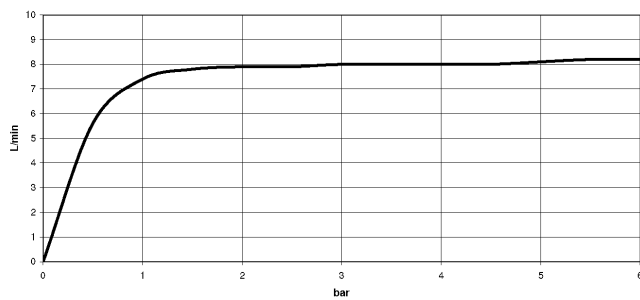

Flow rate chart

Codes & Standards

DIN 4109

ISO 3822

Scottish Water
Byelaws

UK Water Supply
Regulations

Ü-Zeichen