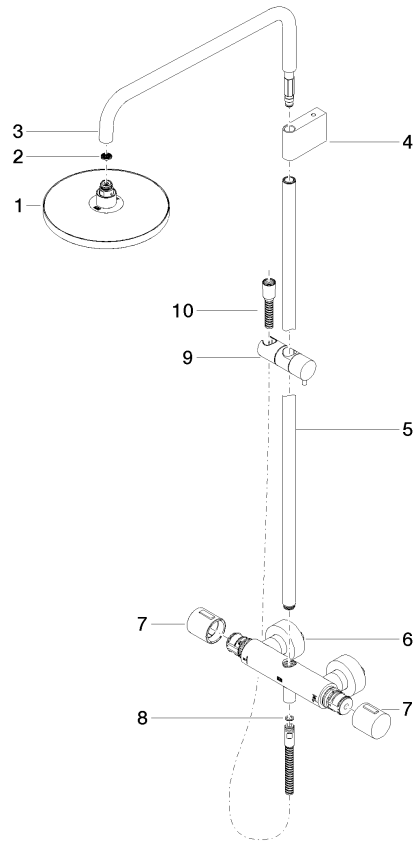

# Showerpipe with shower thermostat without hand shower FlowReduce - Brushed Light Gold

IMO

34 459 979 Product version from 4/1/2024

Fits: IMO, LULU, TARA, LISSÉ, VAIA, META

- shower with fixed riser projection 453mm
- overhead shower: rain flow
- rain shower Ø 220 mm
- rain shower with anti-scale system
- max. rainshower flow 7 l/min
- rotary diverter with volume control and shut-off function
- slide-on rosettes Ø 70 mm
- height of fittings up to rain shower (bottom edge) 1009mm
- height of fittings up to top edge of elbow 1150mm
- gauge 150 mm - 13 mm
- metal shower hose 1750mm with integrated anti-twist protection
- 1/2" connection
- slide bar
- Pipe diameter 23.5 mm
- quick clearing
- This product can help a building meet the requirements of Green Building Rating Systems, e.g. LEED®, BREEAM®, DGNB
- WRAS

## Showerpipe with shower thermostat without hand shower FlowReduce - Brushed Light Gold

---

IMO

34 459 979 Product version from 4/1/2024

Certificates

---

WRAS\_2204

LGA\_38

## Showerpipe with shower thermostat without hand shower FlowReduce - Brushed Light Gold

IMO

34 459 979 Product version from 4/1/2024

Parts for other  
finishes can be found  
here: [Chrome](#)

### Spare parts list

No.	Item Number	Name	Quantity used	Delivery time
1	90 12 05 092 20-27	shower	1	30
2	09 23 01 039 90	sieve	1	2
3	90 28 22 348 00-27	pipe	1	30
4	90 17 11 150 00-27	holder	1	30
5	90 28 22 349 00-27	pipe	1	30
6	04 17 01 250 00-27	connection	1	60
7	90 17 33 015 00-27	handle	2	30
8	90 14 20 026 00 90	seal	1	2
9	12 570 970-27	Slide unit - Brushed Light Gold	1	30
10	28 322 970-27	Metal shower hose 1/2" x 3/8" x 1750 mm - Brushed Light Gold	1	30