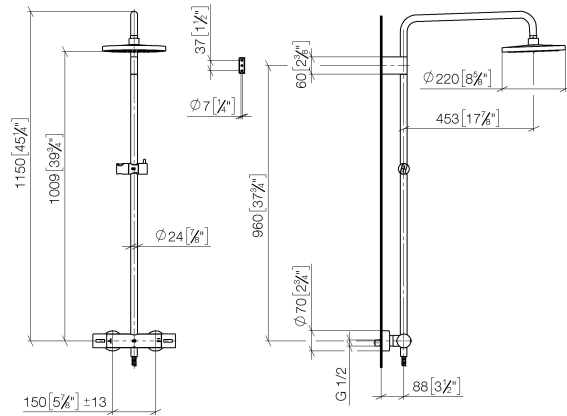

# Showerpipe with shower thermostat without hand shower FlowReduce - Brushed Light Gold

IMO

34 459 979 Product version from 4/1/2024

Fits: IMO, LULU, TARA, LISSÉ, VAIA, META

- shower with fixed riser projection 453mm
- overhead shower: rain flow
- rain shower Ø 220 mm
- rain shower with anti-scale system
- max. rainshower flow 7 l/min
- rotary diverter with volume control and shut-off function
- slide-on rosettes Ø 70 mm
- height of fittings up to rain shower (bottom edge) 1009mm
- height of fittings up to top edge of elbow 1150mm
- gauge 150 mm - 13 mm
- metal shower hose 1750mm with integrated anti-twist protection
- 1/2" connection
- slide bar
- Pipe diameter 23.5 mm
- quick clearing
- This product can help a building meet the requirements of Green Building Rating Systems, e.g. LEED®, BREEAM®, DGNB
- WRAS

## Required miscellaneous

**Hand shower FlowReduce -  
Brushed Light Gold** 28 012 979-27  
0010

**Showerpipe with shower thermostat without hand shower FlowReduce -  
Brushed Light Gold**

34 459 979 Product version from 4/1/2024  
mm [inches]  
1:10