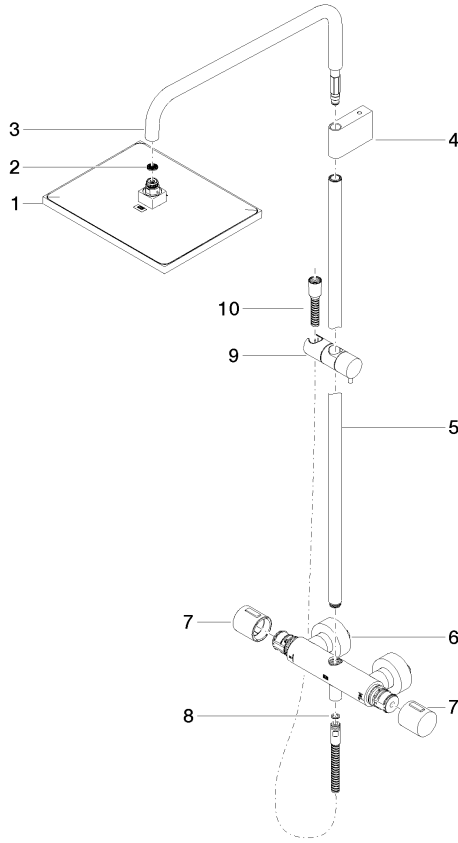

34 459 980 Product version from 6/1/2024

Fits: IMO, MEM, CL.1, CYO

- shower with fixed riser projection 453mm
- overhead shower: rain flow
- rain shower 300 x 240mm
- rain shower with anti-scale system
- max. rainshower flow 20 l/min
- Function from: 12 l/min
- rotary diverter with volume control and shut-off function
- slide-on rosettes Ø 70 mm
- height of fittings up to rain shower (bottom edge) 1009mm
- height of fittings up to top edge of elbow 1150mm
- gauge 150 mm - 13 mm
- metal shower hose 1750mm with integrated anti-twist protection
- 1/2" connection
- slide bar
- Pipe diameter 23.5 mm
- quick clearing
- WRAS

## Showerpipe with shower thermostat without hand shower - Brushed Platinum

---

IMO

34 459 980 Product version from 6/1/2024

### Certificates

---

Belgaqua\_21-032-2 WRAS\_2204

LGA\_38

34 459 980 Product version from 6/1/2024

Parts for other finishes can be found here: [Chrome](#)

Spare parts list

No.	Item Number	Name	Quantity used	Delivery time
1	04 12 05 063 00-06	shower	1	10
2	09 23 01 039 90	sieve	1	2
3	90 28 22 348 00-06	pipe	1	10
4	90 17 11 150 00-06	holder	1	10
5	90 28 22 349 00-06	pipe	1	10
6	04 17 01 250 00-06	connection	1	10
7	90 17 33 015 00-06	handle	2	10
8	90 14 20 026 00 90	seal	1	2
9	12 570 970-06	Slide unit - Brushed Platinum	1	10
10	28 322 970-06	Metal shower hose 1/2" x 3/8" x 1750 mm - Brushed Platinum	1	2