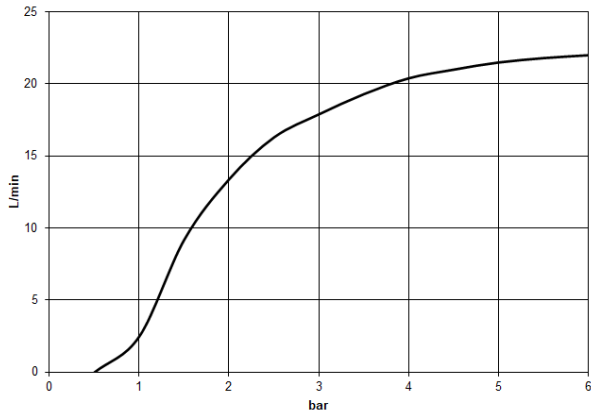

Required miscellaneous

Required miscellaneous

Required miscellaneous

Required miscellaneous

34 459 980 Product version from 6/1/2024

Flow rate chart

Codes & Standards

DIN 4109