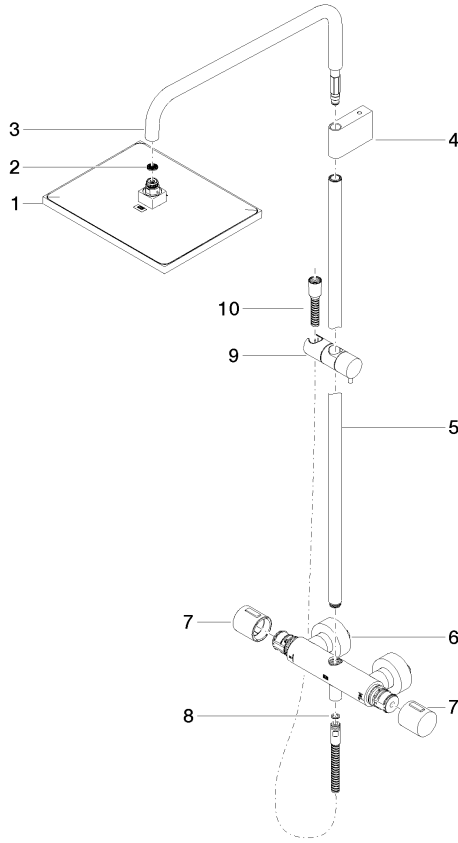

Showerpipe with shower thermostat without hand shower - Champagne (22kt Gold)

IMO

34 459 980 Product version from 6/1/2024

Fits: IMO, MEM, CL.1, CYO

- shower with fixed riser projection 453mm
- overhead shower: rain flow
- rain shower 300 x 240mm
- rain shower with anti-scale system
- max. rainshower flow 20 l/min
- Function from: 12 l/min
- rotary diverter with volume control and shut-off function
- slide-on rosettes Ø 70 mm
- height of fittings up to rain shower (bottom edge) 1009mm
- height of fittings up to top edge of elbow 1150mm
- gauge 150 mm - 13 mm
- metal shower hose 1750mm with integrated anti-twist protection
- 1/2" connection
- slide bar
- Pipe diameter 23.5 mm
- quick clearing
- WRAS

34 459 980 Product version from 6/1/2024

mm [inches]

1:10

Flow rate chart

Codes & Standards

DIN 4109

ISO 3822

Scottish Water
Byelaws

UK Water Supply
Regulations

Ü-Zeichen

Showerpipe with shower thermostat without hand shower - Champagne (22kt Gold)

IMO

34 459 980 Product version from 6/1/2024

Certificates

WRAS_2204

LGA_38

Showerpipe with shower thermostat without hand shower - Champagne (22kt Gold)

IMO

34 459 980 Product version from 6/1/2024

Parts for other finishes can be found here: [Chrome](#)

Spare parts list

No.	Item Number	Name	Quantity used	Delivery time
1	04 12 05 063 00-47	shower	1	30
2	09 23 01 039 90	sieve	1	2
3	90 28 22 348 00-47	pipe	1	30
4	90 17 11 150 00-47	holder	1	30
5	90 28 22 349 00-47	pipe	1	30
6	04 17 01 250 00-47	connection	1	60
7	90 17 33 015 00-47	handle	2	30
8	90 14 20 026 00 90	seal	1	2
9	12 570 970-47	Slide unit - Champagne (22kt Gold)	1	30
10	28 322 970-47	Metal shower hose 1/2" x 3/8" x 1750 mm - Champagne (22kt Gold)	1	30