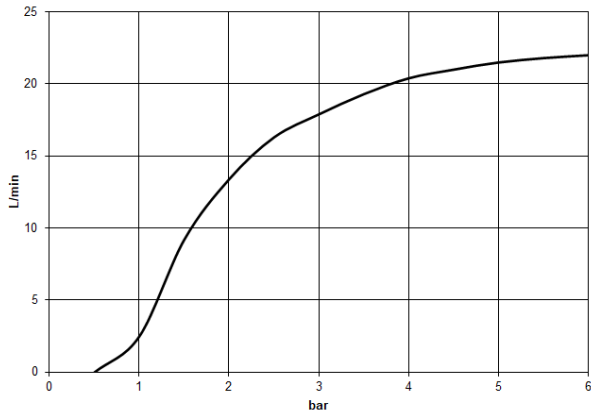

34 459 980 Product version from 6/1/2024

mm [inches]

1:10

Flow rate chart

Codes & Standards

DIN 4109

ISO 3822

Scottish Water
Byelaws