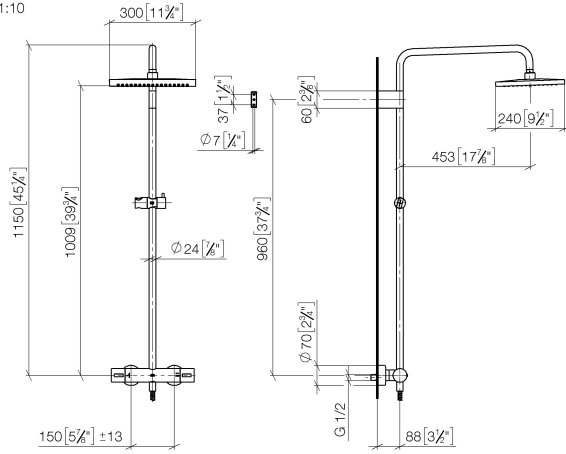

Showerpipe with shower thermostat without hand shower - Champagne (22kt Gold)

IMO

34 459 980 Product version from 6/1/2024

Fits: IMO, MEM, CL.1, CYO

- shower with fixed riser projection 453mm
- overhead shower: rain flow
- rain shower 300 x 240mm
- rain shower with anti-scale system
- max. rainshower flow 20 l/min
- Function from: 12 l/min
- rotary diverter with volume control and shut-off function
- slide-on rosettes Ø 70 mm
- height of fittings up to rain shower (bottom edge) 1009mm
- height of fittings up to top edge of elbow 1150mm
- gauge 150 mm - 13 mm
- metal shower hose 1750mm with integrated anti-twist protection
- 1/2" connection
- slide bar
- Pipe diameter 23.5 mm
- quick clearing
- WRAS

34 459 980 Product version from 6/1/2024

mm [inches]

1:10

Flow rate chart

Codes & Standards

DIN 4109

ISO 3822

Scottish Water
Byelaws

Showerpipe with shower thermostat without hand shower - Champagne (22kt Gold)

IMO

34 459 980 Product version from 6/1/2024

Parts for other finishes can be found here: [Chrome](#)

Spare parts list

No.	Item Number	Name	Quantity used	Delivery time
1	04 12 05 063 00-47	shower	1	30
2	09 23 01 039 90	sieve	1	2
3	90 28 22 348 00-47	pipe	1	30
4	90 17 11 150 00-47	holder	1	30
5	90 28 22 349 00-47	pipe	1	30
6	04 17 01 250 00-47	connection	1	60
7	90 17 33 015 00-47	handle	2	30
8	90 14 20 026 00 90	seal	1	2
9	12 570 970-47	Slide unit - Champagne (22kt Gold)	1	30
10	28 322 970-47	Metal shower hose 1/2" x 3/8" x 1750 mm - Champagne (22kt Gold)	1	30