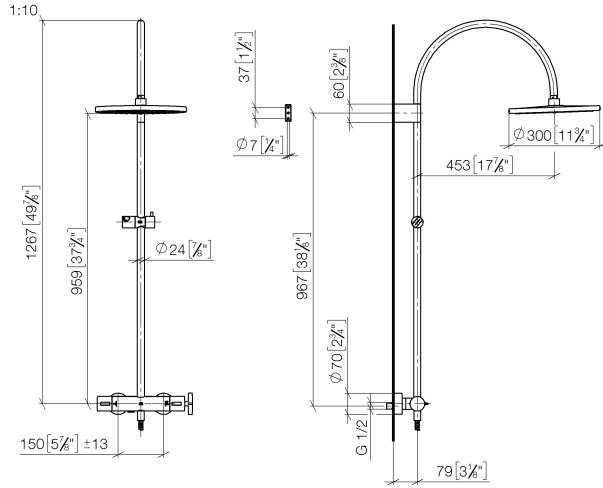

VAIA Shower pipe with shower thermostat without hand shower - Brushed Platinum

VAIA

34 460 809

- shower with fixed riser projection 452mm
- overhead shower: rain flow
- rain shower Ø 300 mm
- rain shower with anti-scale system
- max. rainshower flow 14 l/min
- Function from: 10 l/min
- rotary diverter with volume control and shut-off function
- slide-on rosettes Ø 70 mm
- height of fittings up to rain shower (bottom edge) 964mm
- height of fittings up to top edge of elbow 1267mm
- gauge 150 mm - 13 mm
- metal shower hose 1750mm with integrated anti-twist protection
- 1/2" connection
- slide bar
- Pipe diameter 23.5 mm

This article does not include a hand shower!
Intrinsic protection against back flow.

	Brushed Platinum	34 460 809-06
	Chrome	34 460 809-00
	Platinum	34 460 809-08
	Dark Chrome	34 460 809-19
	Brushed Durabrass (23kt Gold)	34 460 809-28
	Brushed Bronze	34 460 809-42
	Brushed Champagne (22kt Gold)	34 460 809-46
	Champagne (22kt Gold)	34 460 809-47
	Brushed Dark Platinum	34 460 809-99

34 460 809

mm [inches]

Flow rate chart

Certificates

Belgaqua_24-006- LGA_38736.
27_8.

34 460 809
Parts for other
finishes can be found
here: Chrome

Spare parts list

No.	Item Number	Name	Quantity used	Delivery time
1	04 12 05 091 00-06	shower	1	10
2	04 28 22 346 00-06	pipe	1	10
3	09 14 10 008 90	seal	1	2
4	90 17 11 150 00-06	holder	1	10
5	28 322 970-06	Metal shower hose 1/2" x 3/8" x 1750 mm - Brushed Platinum	1	2
6	12 570 970-06	Slide unit - Brushed Platinum	1	10
7	90 28 22 349 00-06	pipe	1	10
8	04 17 01 250 00-06	connection	1	10
9	90 17 33 015 00-06	handle	1	10
10	90 14 20 026 00 90	seal	1	2
11	90 17 33 030 00-06	handle	1	10