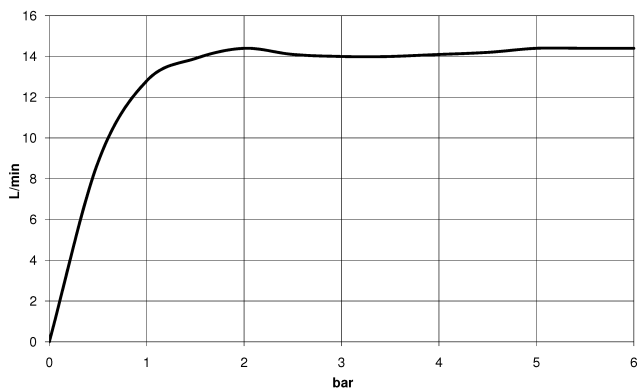

VAIA Shower pipe with shower thermostat without hand shower - Brushed Platinum

VAIA

34 460 809

- shower with fixed riser projection 452mm
- overhead shower: rain flow
- rain shower Ø 300 mm
- rain shower with anti-scale system
- max. rainshower flow 14 l/min
- Function from: 10 l/min
- rotary diverter with volume control and shut-off function
- slide-on rosettes Ø 70 mm
- height of fittings up to rain shower (bottom edge) 964mm
- height of fittings up to top edge of elbow 1267mm
- gauge 150 mm - 13 mm
- metal shower hose 1750mm with integrated anti-twist protection
- 1/2" connection
- slide bar
- Pipe diameter 23.5 mm

This article does not include a hand shower!
Intrinsic protection against back flow.

	Brushed Platinum	34 460 809-06
	Chrome	34 460 809-00
	Platinum	34 460 809-08
	Dark Chrome	34 460 809-19
	Brushed Durabrass (23kt Gold)	34 460 809-28
	Brushed Bronze	34 460 809-42
	Brushed Champagne (22kt Gold)	34 460 809-46
	Champagne (22kt Gold)	34 460 809-47
	Brushed Dark Platinum	34 460 809-99

34 460 809

mm [inches]

Flow rate chart

Certificates

Belgaqua_24-006- LGA_38736.
27_8.

34 460 809
Parts for other
finishes can be found
here: Chrome

Spare parts list

No.	Item Number	Name	Quantity used	Delivery time
1	04 12 05 091 00-06	shower	1	10
2	04 28 22 346 00-06	pipe	1	10
3	09 14 10 008 90	seal	1	2
4	90 17 11 150 00-06	holder	1	10
5	28 322 970-06	Metal shower hose 1/2" x 3/8" x 1750 mm - Brushed Platinum	1	2
6	12 570 970-06	Slide unit - Brushed Platinum	1	10
7	90 28 22 349 00-06	pipe	1	10
8	04 17 01 250 00-06	connection	1	10
9	90 17 33 015 00-06	handle	1	10
10	90 14 20 026 00 90	seal	1	2
11	90 17 33 030 00-06	handle	1	10