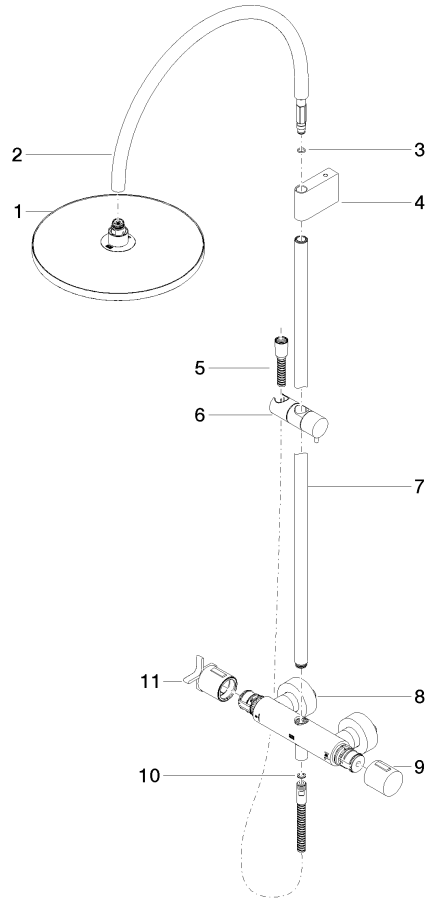

VAIA Shower pipe with shower thermostat without hand shower - Brushed Platinum

VAIA

34 460 809

- shower with fixed riser projection 452mm
- overhead shower: rain flow
- rain shower Ø 300 mm
- rain shower with anti-scale system
- max. rainshower flow 14 l/min
- Function from: 10 l/min
- rotary diverter with volume control and shut-off function
- slide-on rosettes Ø 70 mm
- height of fittings up to rain shower (bottom edge) 964mm
- height of fittings up to top edge of elbow 1267mm
- gauge 150 mm - 13 mm
- metal shower hose 1750mm with integrated anti-twist protection
- 1/2" connection
- slide bar
- Pipe diameter 23.5 mm

This article does not include a hand shower!
Intrinsic protection against back flow.

	Brushed Platinum	34 460 809-06
	Chrome	34 460 809-00
	Platinum	34 460 809-08
	Dark Chrome	34 460 809-19
	Brushed Durabrass (23kt Gold)	34 460 809-28
	Brushed Bronze	34 460 809-42
	Brushed Champagne (22kt Gold)	34 460 809-46
	Champagne (22kt Gold)	34 460 809-47
	Brushed Dark Platinum	34 460 809-99

34 460 809

mm [inches]

Flow rate chart

Certificates

Belgaqua_24-006- LGA_38736.
27_8.

34 460 809
Parts for other
finishes can be found
here: Chrome

Spare parts list

No.	Item Number	Name	Quantity used	Delivery time
1	04 12 05 091 00-06	shower	1	10
2	04 28 22 346 00-06	pipe	1	10
3	09 14 10 008 90	seal	1	2
4	90 17 11 150 00-06	holder	1	10
5	28 322 970-06	Metal shower hose 1/2" x 3/8" x 1750 mm - Brushed Platinum	1	2
6	12 570 970-06	Slide unit - Brushed Platinum	1	10
7	90 28 22 349 00-06	pipe	1	10
8	04 17 01 250 00-06	connection	1	10
9	90 17 33 015 00-06	handle	1	10
10	90 14 20 026 00 90	seal	1	2
11	90 17 33 030 00-06	handle	1	10