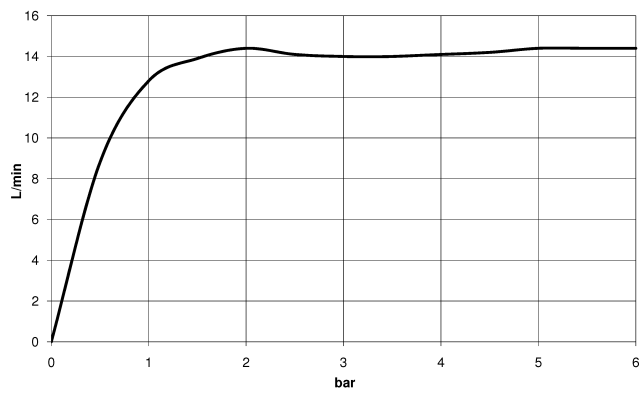

34 460 809

- shower with fixed riser projection 452mm
- overhead shower: rain flow
- rain shower Ø 300 mm
- rain shower with anti-scale system
- max. rainshower flow 14 l/min
- Function from: 10 l/min
- rotary diverter with volume control and shut-off function
- slide-on rosettes Ø 70 mm
- height of fittings up to rain shower (bottom edge) 964mm
- height of fittings up to top edge of elbow 1267mm
- gauge 150 mm - 13 mm
- metal shower hose 1750mm with integrated anti-twist protection
- 1/2" connection
- slide bar
- Pipe diameter 23.5 mm

This article does not include a hand shower!

Intrinsic protection against back flow.

	Dark Chrome	34 460 809-19
	Chrome	34 460 809-00
	Brushed Platinum	34 460 809-06
	Platinum	34 460 809-08
	Brushed Durabronze (23kt Gold)	34 460 809-28
	Brushed Bronze	34 460 809-42
	Brushed Champagne (22kt Gold)	34 460 809-46
	Champagne (22kt Gold)	34 460 809-47
	Brushed Dark Platinum	34 460 809-99

34 460 809

Flow rate chart

Certificates

Belgaqua_24-006- LGA_38736.
27_8.

34 460 809

Parts for other finishes can be found here: [Chrome](#)

Spare parts list

No.	Item Number	Name	Quantity used	Delivery time
1	04 12 05 091 00-19	shower	1	20
2	04 28 22 346 00-19	pipe	1	20
3	09 14 10 008 90	seal	1	2
4	90 17 11 150 00-19	holder	1	20
5	28 322 970-19	Metal shower hose 1/2" x 3/8" x 1750 mm - Dark Chrome	1	20
6	12 570 970-19	Slide unit - Dark Chrome	1	20
7	90 28 22 349 00-19	pipe	1	20
8	04 17 01 250 00-19	connection	1	20
9	90 17 33 015 00-19	handle	1	20
10	90 14 20 026 00 90	seal	1	2
11	90 17 33 030 00-19	handle	1	20