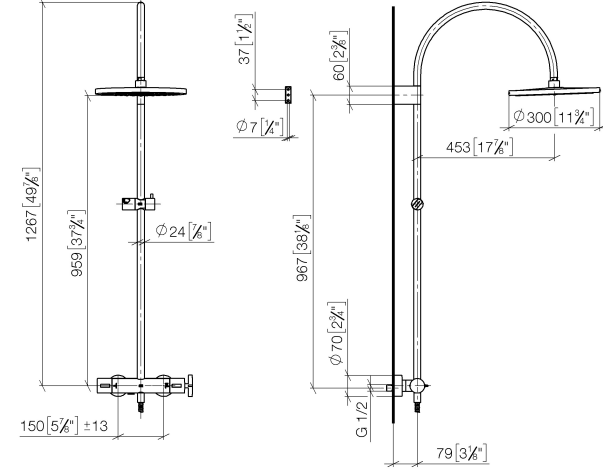

VAIA Shower pipe with shower thermostat without hand shower - Brushed Durabronze (23kt Gold)

VAIA

34 460 809

- shower with fixed riser projection 452mm
- overhead shower: rain flow
- rain shower Ø 300 mm
- rain shower with anti-scale system
- max. rainshower flow 14 l/min
- Function from: 10 l/min
- rotary diverter with volume control and shut-off function
- slide-on rosettes Ø 70 mm
- height of fittings up to rain shower (bottom edge) 964mm
- height of fittings up to top edge of elbow 1267mm
- gauge 150 mm - 13 mm
- metal shower hose 1750mm with integrated anti-twist protection
- 1/2" connection
- slide bar
- Pipe diameter 23.5 mm

This article does not include a hand shower!

Intrinsic protection against back flow.

	Brushed Durabronze (23kt Gold)	34 460 809-28
	Chrome	34 460 809-00
	Brushed Platinum	34 460 809-06
	Platinum	34 460 809-08
	Dark Chrome	34 460 809-19
	Brushed Bronze	34 460 809-42
	Brushed Champagne (22kt Gold)	34 460 809-46
	Champagne (22kt Gold)	34 460 809-47
	Brushed Dark Platinum	34 460 809-99

34 460 809

mm [inches]

1:10

Flow rate chart

Certificates

Belgaqua_24-006- LGA_38736.
27_8.

34 460 809
Parts for other finishes can be found here: [Chrome](#)

Spare parts list

No.	Item Number	Name	Quantity used	Delivery time
1	04 12 05 091 00-28	shower	1	20
2	04 28 22 346 00-28	pipe	1	20
3	09 14 10 008 90	seal	1	2
4	90 17 11 150 00-28	holder	1	20
5	28 322 970-28	Metal shower hose 1/2" x 3/8" x 1750 mm - Brushed Durabronz (23kt Gold)	1	20
6	12 570 970-28	Slide unit - Brushed Durabronz (23kt Gold)	1	20
7	90 28 22 349 00-28	pipe	1	20
8	04 17 01 250 00-28	connection	1	20
9	90 17 33 015 00-28	handle	1	20
10	90 14 20 026 00 90	seal	1	2
11	90 17 33 030 00-28	handle	1	20