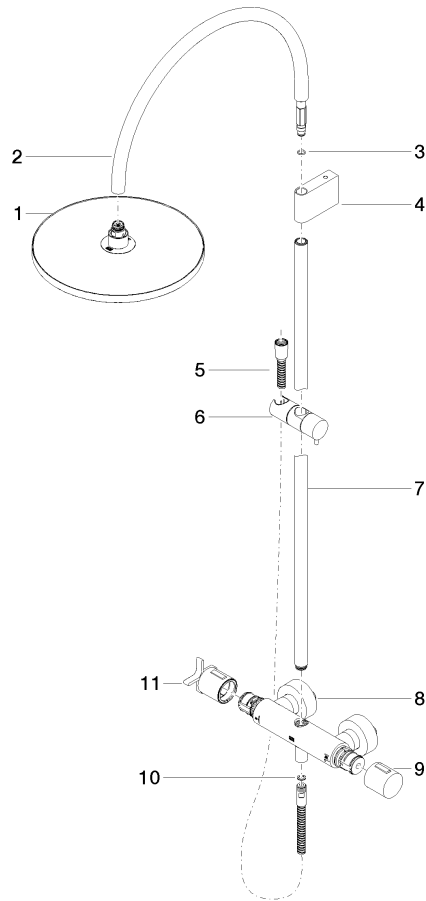

VAIA Shower pipe with shower thermostat without hand shower - Brushed Durabronze (23kt Gold)

VAIA

34 460 809

- shower with fixed riser projection 452mm
- overhead shower: rain flow
- rain shower Ø 300 mm
- rain shower with anti-scale system
- max. rainshower flow 14 l/min
- Function from: 10 l/min
- rotary diverter with volume control and shut-off function
- slide-on rosettes Ø 70 mm
- height of fittings up to rain shower (bottom edge) 964mm
- height of fittings up to top edge of elbow 1267mm
- gauge 150 mm - 13 mm
- metal shower hose 1750mm with integrated anti-twist protection
- 1/2" connection
- slide bar
- Pipe diameter 23.5 mm

This article does not include a hand shower!

Intrinsic protection against back flow.

	Brushed Durabronze (23kt Gold)	34 460 809-28
	Chrome	34 460 809-00
	Brushed Platinum	34 460 809-06
	Platinum	34 460 809-08
	Dark Chrome	34 460 809-19
	Brushed Bronze	34 460 809-42
	Brushed Champagne (22kt Gold)	34 460 809-46
	Champagne (22kt Gold)	34 460 809-47
	Brushed Dark Platinum	34 460 809-99

34 460 809

mm [inches]

1:10

Flow rate chart

Certificates

Belgaqua_24-006- LGA_38736.
27_8.

34 460 809
Parts for other finishes can be found here: [Chrome](#)

Spare parts list

No.	Item Number	Name	Quantity used	Delivery time
1	04 12 05 091 00-28	shower	1	20
2	04 28 22 346 00-28	pipe	1	20
3	09 14 10 008 90	seal	1	2
4	90 17 11 150 00-28	holder	1	20
5	28 322 970-28	Metal shower hose 1/2" x 3/8" x 1750 mm - Brushed Durabronz (23kt Gold)	1	20
6	12 570 970-28	Slide unit - Brushed Durabronz (23kt Gold)	1	20
7	90 28 22 349 00-28	pipe	1	20
8	04 17 01 250 00-28	connection	1	20
9	90 17 33 015 00-28	handle	1	20
10	90 14 20 026 00 90	seal	1	2
11	90 17 33 030 00-28	handle	1	20