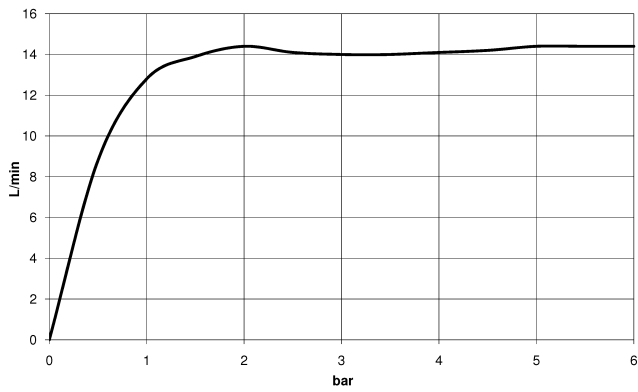

VAIA Shower pipe with shower thermostat without hand shower - Brushed Durabronze (23kt Gold)

VAIA

34 460 809

- shower with fixed riser projection 452mm
- overhead shower: rain flow
- rain shower Ø 300 mm
- rain shower with anti-scale system
- max. rainshower flow 14 l/min
- Function from: 10 l/min
- rotary diverter with volume control and shut-off function
- slide-on rosettes Ø 70 mm
- height of fittings up to rain shower (bottom edge) 964mm
- height of fittings up to top edge of elbow 1267mm
- gauge 150 mm - 13 mm
- metal shower hose 1750mm with integrated anti-twist protection
- 1/2" connection
- slide bar
- Pipe diameter 23.5 mm

This article does not include a hand shower!

Intrinsic protection against back flow.

	Brushed Durabronze (23kt Gold)	34 460 809-28
	Chrome	34 460 809-00
	Brushed Platinum	34 460 809-06
	Platinum	34 460 809-08
	Dark Chrome	34 460 809-19
	Brushed Bronze	34 460 809-42
	Brushed Champagne (22kt Gold)	34 460 809-46
	Champagne (22kt Gold)	34 460 809-47
	Brushed Dark Platinum	34 460 809-99

34 460 809

mm [inches]

1:10

Flow rate chart

Certificates

Belgaqua_24-006- LGA_38736.
27_8.

34 460 809
Parts for other finishes can be found here: [Chrome](#)

Spare parts list

No.	Item Number	Name	Quantity used	Delivery time
1	04 12 05 091 00-28	shower	1	20
2	04 28 22 346 00-28	pipe	1	20
3	09 14 10 008 90	seal	1	2
4	90 17 11 150 00-28	holder	1	20
5	28 322 970-28	Metal shower hose 1/2" x 3/8" x 1750 mm - Brushed Durabronz (23kt Gold)	1	20
6	12 570 970-28	Slide unit - Brushed Durabronz (23kt Gold)	1	20
7	90 28 22 349 00-28	pipe	1	20
8	04 17 01 250 00-28	connection	1	20
9	90 17 33 015 00-28	handle	1	20
10	90 14 20 026 00 90	seal	1	2
11	90 17 33 030 00-28	handle	1	20