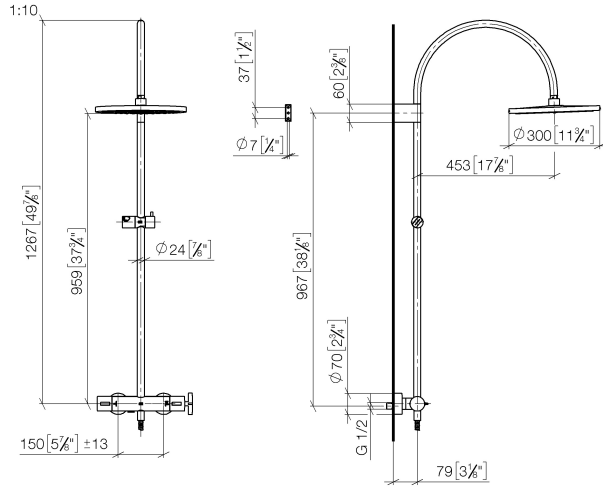

**VAIA Shower pipe with shower thermostat without hand shower - Brushed Bronze**

34 460 809

- shower with fixed riser projection 452mm
- overhead shower: rain flow
- rain shower Ø 300 mm
- rain shower with anti-scale system
- max. rainshower flow 14 l/min
- Function from: 10 l/min
- rotary diverter with volume control and shut-off function
- slide-on rosettes Ø 70 mm
- height of fittings up to rain shower (bottom edge) 964mm
- height of fittings up to top edge of elbow 1267mm
- gauge 150 mm - 13 mm
- metal shower hose 1750mm with integrated anti-twist protection
- 1/2" connection
- slide bar
- Pipe diameter 23.5 mm

This article does not include a hand shower!  
Intrinsic protection against back flow.

	Brushed Bronze	34 460 809-42
	Chrome	34 460 809-00
	Brushed Platinum	34 460 809-06
	Platinum	34 460 809-08
	Dark Chrome	34 460 809-19
	Brushed Durabronze (23kt Gold)	34 460 809-28
	Brushed Champagne (22kt Gold)	34 460 809-46
	Champagne (22kt Gold)	34 460 809-47
	Brushed Dark Platinum	34 460 809-99

34 460 809

mm [inches]

Flow rate chart

Certificates

Belgaqua\_24-006- LGA\_38736.  
27\_8.

34 460 809  
Parts for other  
finishes can be found  
here: [Chrome](#)

### Spare parts list

No.	Item Number	Name	Quantity used	Delivery time
1	04 12 05 091 00-42	shower	1	60
2	04 28 22 346 00-42	pipe	1	60
3	09 14 10 008 90	seal	1	2
4	90 17 11 150 00-42	holder	1	30
5	28 322 970-42	Metal shower hose 1/2" x 3/8" x 1750 mm - Brushed Bronze	1	30
6	12 570 970-42	Slide unit - Brushed Bronze	1	30
7	90 28 22 349 00-42	pipe	1	30
8	04 17 01 250 00-42	connection	1	60
9	90 17 33 015 00-42	handle	1	30
10	90 14 20 026 00 90	seal	1	2
11	90 17 33 030 00-42	handle	1	30