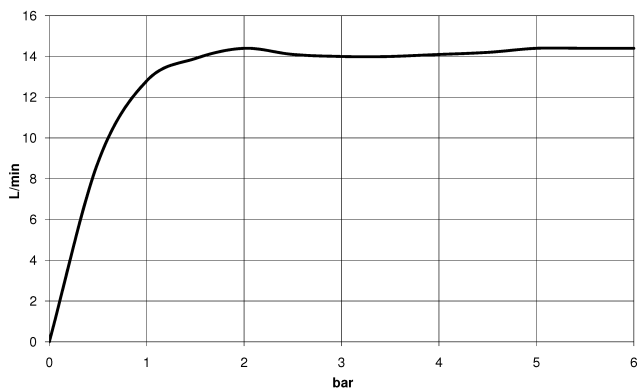

**VAIA Shower pipe with shower thermostat without hand shower - Brushed Bronze**

34 460 809

- shower with fixed riser projection 452mm
- overhead shower: rain flow
- rain shower Ø 300 mm
- rain shower with anti-scale system
- max. rainshower flow 14 l/min
- Function from: 10 l/min
- rotary diverter with volume control and shut-off function
- slide-on rosettes Ø 70 mm
- height of fittings up to rain shower (bottom edge) 964mm
- height of fittings up to top edge of elbow 1267mm
- gauge 150 mm - 13 mm
- metal shower hose 1750mm with integrated anti-twist protection
- 1/2" connection
- slide bar
- Pipe diameter 23.5 mm

This article does not include a hand shower!  
Intrinsic protection against back flow.

	Brushed Bronze	34 460 809-42
	Chrome	34 460 809-00
	Brushed Platinum	34 460 809-06
	Platinum	34 460 809-08
	Dark Chrome	34 460 809-19
	Brushed Durabronze (23kt Gold)	34 460 809-28
	Brushed Champagne (22kt Gold)	34 460 809-46
	Champagne (22kt Gold)	34 460 809-47
	Brushed Dark Platinum	34 460 809-99

34 460 809

mm [inches]

Flow rate chart

Certificates

Belgaqua\_24-006- LGA\_38736.  
27\_8.

34 460 809  
Parts for other  
finishes can be found  
here: [Chrome](#)