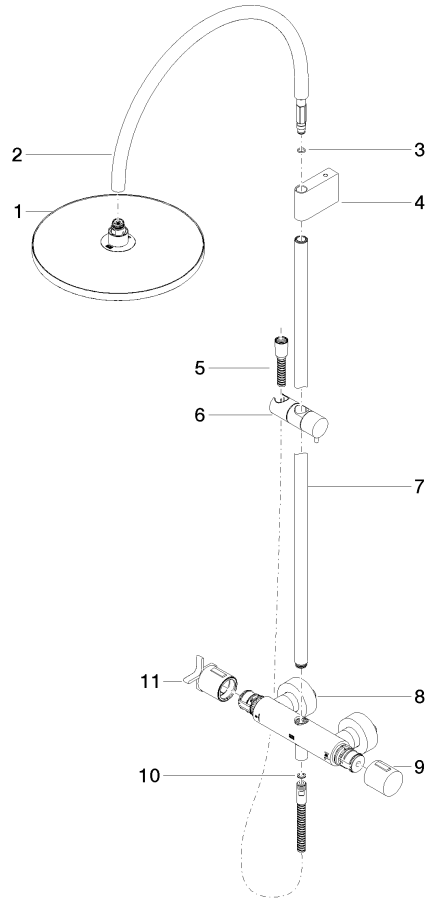

**VAIA Shower pipe with shower thermostat without hand shower - Brushed Bronze**

34 460 809

- shower with fixed riser projection 452mm
- overhead shower: rain flow
- rain shower Ø 300 mm
- rain shower with anti-scale system
- max. rainshower flow 14 l/min
- Function from: 10 l/min
- rotary diverter with volume control and shut-off function
- slide-on rosettes Ø 70 mm
- height of fittings up to rain shower (bottom edge) 964mm
- height of fittings up to top edge of elbow 1267mm
- gauge 150 mm - 13 mm
- metal shower hose 1750mm with integrated anti-twist protection
- 1/2" connection
- slide bar
- Pipe diameter 23.5 mm

This article does not include a hand shower!  
Intrinsic protection against back flow.

	Brushed Bronze	34 460 809-42
	Chrome	34 460 809-00
	Brushed Platinum	34 460 809-06
	Platinum	34 460 809-08
	Dark Chrome	34 460 809-19
	Brushed Durabronze (23kt Gold)	34 460 809-28
	Brushed Champagne (22kt Gold)	34 460 809-46
	Champagne (22kt Gold)	34 460 809-47
	Brushed Dark Platinum	34 460 809-99

34 460 809

mm [inches]

Flow rate chart

Certificates

Belgaqua\_24-006- LGA\_38736.  
27\_8.

34 460 809  
Parts for other  
finishes can be found  
here: [Chrome](#)

### Spare parts list

No.	Item Number	Name	Quantity used	Delivery time
1	04 12 05 091 00-42	shower	1	60
2	04 28 22 346 00-42	pipe	1	60
3	09 14 10 008 90	seal	1	2
4	90 17 11 150 00-42	holder	1	30
5	28 322 970-42	Metal shower hose 1/2" x 3/8" x 1750 mm - Brushed Bronze	1	30
6	12 570 970-42	Slide unit - Brushed Bronze	1	30
7	90 28 22 349 00-42	pipe	1	30
8	04 17 01 250 00-42	connection	1	60
9	90 17 33 015 00-42	handle	1	30
10	90 14 20 026 00 90	seal	1	2
11	90 17 33 030 00-42	handle	1	30