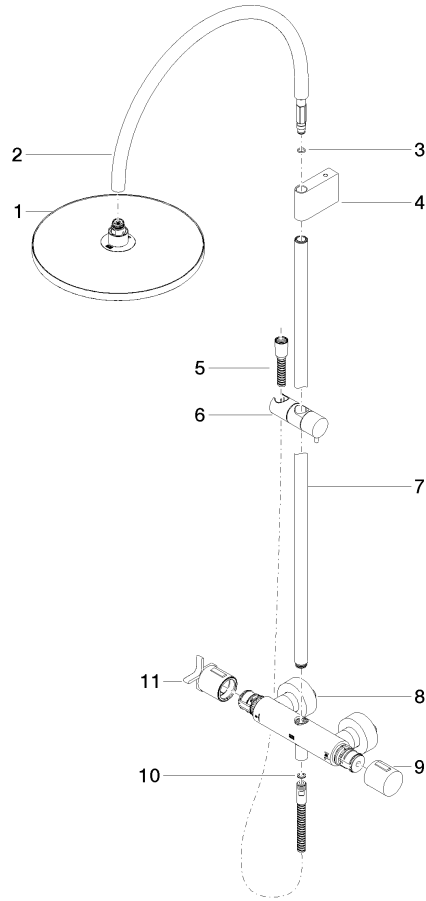

VAIA Shower pipe with shower thermostat without hand shower - Brushed Champagne (22kt Gold)

VAIA

34 460 809

- shower with fixed riser projection 452mm
- overhead shower: rain flow
- rain shower Ø 300 mm
- rain shower with anti-scale system
- max. rainshower flow 14 l/min
- Function from: 10 l/min
- rotary diverter with volume control and shut-off function
- slide-on rosettes Ø 70 mm
- height of fittings up to rain shower (bottom edge) 964mm
- height of fittings up to top edge of elbow 1267mm
- gauge 150 mm - 13 mm
- metal shower hose 1750mm with integrated anti-twist protection
- 1/2" connection
- slide bar
- Pipe diameter 23.5 mm

34 460 809

mm [inches]

1:10

Flow rate chart

Codes & Standards

DIN 4109

EN 1717

ISO 3822

Ü-Zeichen

VAIA Shower pipe with shower thermostat without hand shower - Brushed
Champagne (22kt Gold)

VAIA

34 460 809

Certificates

Belgaqua_24-006-2 LGA_38

34 460 809
Parts for other
finishes can be found
here: Chrome

Spare parts list

No.	Item Number	Name	Quantity used	Delivery time
1	04 12 05 091 00-46	shower	1	30
2	04 28 22 346 00-46	pipe	1	60
3	09 14 10 008 90	seal	1	2
4	90 17 11 150 00-46	holder	1	30
5	28 322 970-46	Metal shower hose 1/2" x 3/8" x 1750 mm - Brushed Champagne (22kt Gold)	1	30
6	12 570 970-46	Slide unit - Brushed Champagne (22kt Gold)	1	30
7	90 28 22 349 00-46	pipe	1	30
8	04 17 01 250 00-46	connection	1	60
9	90 17 33 015 00-46	handle	1	30
10	90 14 20 026 00 90	seal	1	2
11	90 17 33 030 00-46	handle	1	30