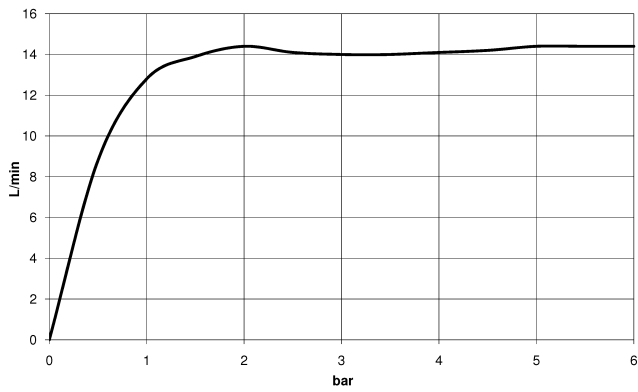

VAIA Shower pipe with shower thermostat without hand shower - Brushed Champagne (22kt Gold)

VAIA

34 460 809

- shower with fixed riser projection 452mm
- overhead shower: rain flow
- rain shower Ø 300 mm
- rain shower with anti-scale system
- max. rainshower flow 14 l/min
- Function from: 10 l/min
- rotary diverter with volume control and shut-off function
- slide-on rosettes Ø 70 mm
- height of fittings up to rain shower (bottom edge) 964mm
- height of fittings up to top edge of elbow 1267mm
- gauge 150 mm - 13 mm
- metal shower hose 1750mm with integrated anti-twist protection
- 1/2" connection
- slide bar
- Pipe diameter 23.5 mm

This article does not include a hand shower!
Intrinsic protection against back flow.

	Brushed Champagne (22kt Gold)	34 460 809-46
	Chrome	34 460 809-00
	Brushed Platinum	34 460 809-06
	Platinum	34 460 809-08
	Dark Chrome	34 460 809-19
	Brushed Durabronze (23kt Gold)	34 460 809-28
	Brushed Bronze	34 460 809-42
	Champagne (22kt Gold)	34 460 809-47
	Brushed Dark Platinum	34 460 809-99

34 460 809

mm [inches]

1:10

Flow rate chart

Codes & Standards

DIN 4109

EN 1717

ISO 3822