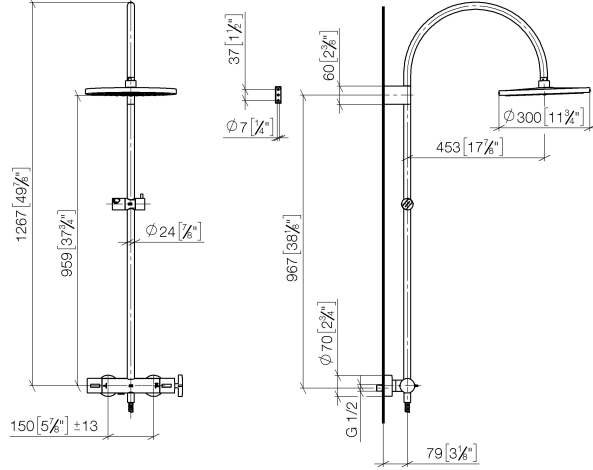

VAIA Shower pipe with shower thermostat without hand shower - Brushed Champagne (22kt Gold)

VAIA

34 460 809

- shower with fixed riser projection 452mm
- overhead shower: rain flow
- rain shower Ø 300 mm
- rain shower with anti-scale system
- max. rainshower flow 14 l/min
- Function from: 10 l/min
- rotary diverter with volume control and shut-off function
- slide-on rosettes Ø 70 mm
- height of fittings up to rain shower (bottom edge) 964mm
- height of fittings up to top edge of elbow 1267mm
- gauge 150 mm - 13 mm
- metal shower hose 1750mm with integrated anti-twist protection
- 1/2" connection
- slide bar
- Pipe diameter 23.5 mm

This article does not include a hand shower!
Intrinsic protection against back flow.

	Brushed Champagne (22kt Gold)	34 460 809-46
	Chrome	34 460 809-00
	Brushed Platinum	34 460 809-06
	Platinum	34 460 809-08
	Dark Chrome	34 460 809-19
	Brushed Durabronze (23kt Gold)	34 460 809-28
	Brushed Bronze	34 460 809-42
	Champagne (22kt Gold)	34 460 809-47
	Brushed Dark Platinum	34 460 809-99

34 460 809

mm [inches]

1:10

Flow rate chart

Codes & Standards

DIN 4109

EN 1717

ISO 3822

Spare parts list

No.	Item Number	Name	Quantity used	Delivery time
1	04 12 05 091 00-46	shower	1	30
2	04 28 22 346 00-46	pipe	1	60
3	09 14 10 008 90	seal	1	2
4	90 17 11 150 00-46	holder	1	30
5	28 322 970-46	Metal shower hose 1/2" x 3/8" x 1750 mm - Brushed Champagne (22kt Gold)	1	30
6	12 570 970-46	Slide unit - Brushed Champagne (22kt Gold)	1	30
7	90 28 22 349 00-46	pipe	1	30
8	04 17 01 250 00-46	connection	1	60
9	90 17 33 015 00-46	handle	1	30
10	90 14 20 026 00 90	seal	1	2
11	90 17 33 030 00-46	handle	1	30