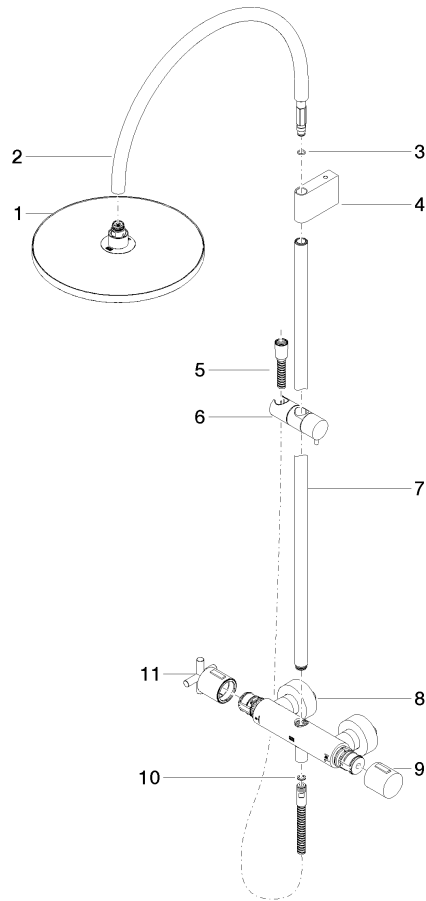

**TARA Shower pipe with shower thermostat without hand shower 300 mm -
Platinum**

TARA

34 460 892

- shower with fixed riser projection 452mm
- overhead shower: rain flow
- rain shower Ø 300 mm
- rain shower with anti-scale system
- max. rainshower flow 14 l/min
- Function from: 10 l/min
- rotary diverter with volume control and shut-off function
- slide-on rosettes Ø 70 mm
- height of fittings up to rain shower (bottom edge) 964mm
- height of fittings up to top edge of elbow 1267mm
- gauge 150 mm - 13 mm
- metal shower hose 1750mm with integrated anti-twist protection
- 1/2" connection
- slide bar
- Pipe diameter 23.5 mm

34 460 892

mm [inches]

1:10

Flow rate chart

Certificates

Belgaqua_24-006-
27_8.

TARA Shower pipe with shower thermostat without hand shower 300 mm - Platinum

TARA

34 460 892
Parts for other finishes can be found here: [Chrome](#)

Spare parts list

No.	Item Number	Name	Quantity used	Delivery time
1	04 12 05 091 00-08	shower	1	40
2	04 28 22 346 00-08	pipe	1	40
3	09 14 10 008 90	seal	1	2
4	90 17 11 150 00-08	holder	1	40
5	28 322 970-08	Metal shower hose 1/2" x 3/8" x 1750 mm - Platinum	1	40
6	12 570 970-08	Slide unit - Platinum	1	40
7	90 28 22 349 00-08	pipe	1	40
8	04 17 01 250 00-08	connection	1	40
9	90 17 33 015 00-08	handle	1	40
10	90 14 20 026 00 90	seal	1	2
11	90 17 33 021 00-08	handle	1	40