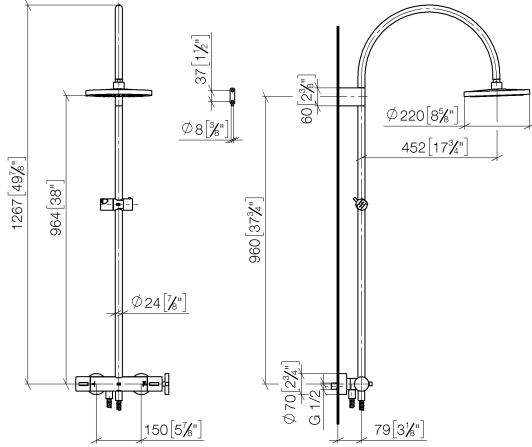

**TARA Shower pipe with shower thermostat without hand shower 300 mm -
Platinum**

TARA

34 460 892

- shower with fixed riser projection 452mm
- overhead shower: rain flow
- rain shower Ø 300 mm
- rain shower with anti-scale system
- max. rainshower flow 14 l/min
- Function from: 10 l/min
- rotary diverter with volume control and shut-off function
- slide-on rosettes Ø 70 mm
- height of fittings up to rain shower (bottom edge) 964mm
- height of fittings up to top edge of elbow 1267mm
- gauge 150 mm - 13 mm
- metal shower hose 1750mm with integrated anti-twist protection
- 1/2" connection
- slide bar
- Pipe diameter 23.5 mm

This article does not include a hand shower!

Intrinsic protection against back flow.

	Platinum	34 460 892-08
	Chrome	34 460 892-00
	Brushed Platinum	34 460 892-06
	Dark Chrome	34 460 892-19
	Brushed Durabronze (23kt Gold)	34 460 892-28
	Matte Black	34 460 892-33
	Brushed Champagne (22kt Gold)	34 460 892-46
	Champagne (22kt Gold)	34 460 892-47
	Brushed Chrome	34 460 892-93
	Brushed Dark Platinum	34 460 892-99

34 460 892

mm [inches]

1:10

Flow rate chart

Certificates

Belgaqua_24-006-
27_8.

TARA Shower pipe with shower thermostat without hand shower 300 mm - Platinum

TARA

34 460 892
Parts for other finishes can be found here: [Chrome](#)

Spare parts list

No.	Item Number	Name	Quantity used	Delivery time
1	04 12 05 091 00-08	shower	1	40
2	04 28 22 346 00-08	pipe	1	40
3	09 14 10 008 90	seal	1	2
4	90 17 11 150 00-08	holder	1	40
5	28 322 970-08	Metal shower hose 1/2" x 3/8" x 1750 mm - Platinum	1	40
6	12 570 970-08	Slide unit - Platinum	1	40
7	90 28 22 349 00-08	pipe	1	40
8	04 17 01 250 00-08	connection	1	40
9	90 17 33 015 00-08	handle	1	40
10	90 14 20 026 00 90	seal	1	2
11	90 17 33 021 00-08	handle	1	40