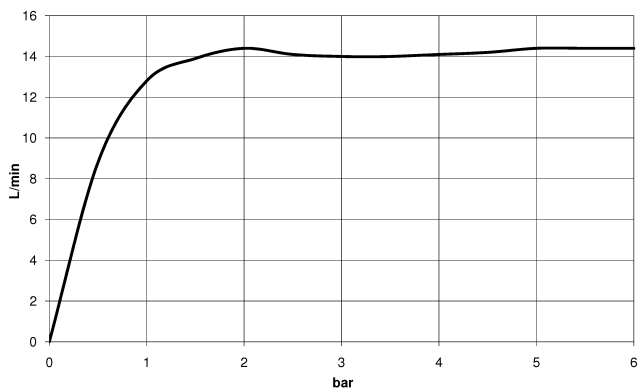

**TARA Shower pipe with shower thermostat without hand shower 300 mm -
Platinum**

TARA

34 460 892

- shower with fixed riser projection 452mm
- overhead shower: rain flow
- rain shower Ø 300 mm
- rain shower with anti-scale system
- max. rainshower flow 14 l/min
- Function from: 10 l/min
- rotary diverter with volume control and shut-off function
- slide-on rosettes Ø 70 mm
- height of fittings up to rain shower (bottom edge) 964mm
- height of fittings up to top edge of elbow 1267mm
- gauge 150 mm - 13 mm
- metal shower hose 1750mm with integrated anti-twist protection
- 1/2" connection
- slide bar
- Pipe diameter 23.5 mm

This article does not include a hand shower!

Intrinsic protection against back flow.

	Platinum	34 460 892-08
	Chrome	34 460 892-00
	Brushed Platinum	34 460 892-06
	Dark Chrome	34 460 892-19
	Brushed Durabronze (23kt Gold)	34 460 892-28
	Matte Black	34 460 892-33
	Brushed Champagne (22kt Gold)	34 460 892-46
	Champagne (22kt Gold)	34 460 892-47
	Brushed Chrome	34 460 892-93
	Brushed Dark Platinum	34 460 892-99

34 460 892

mm [inches]

1:10

Flow rate chart

Certificates

Belgaqua_24-006-
27_8.

TARA Shower pipe with shower thermostat without hand shower 300 mm - Platinum

TARA