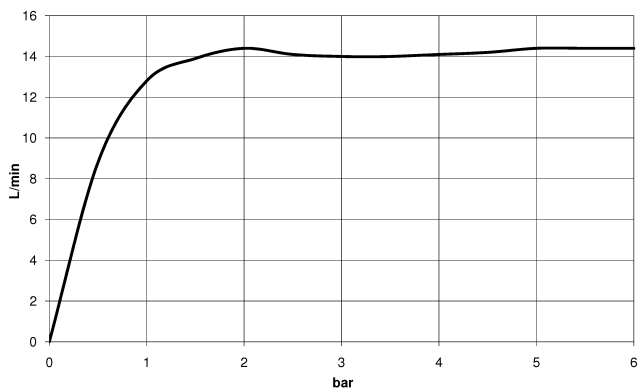

**TARA Shower pipe with shower thermostat without hand shower 300 mm -
Dark Chrome**

TARA

34 460 892

- shower with fixed riser projection 452mm
- overhead shower: rain flow
- rain shower Ø 300 mm
- rain shower with anti-scale system
- max. rainshower flow 14 l/min
- Function from: 10 l/min
- rotary diverter with volume control and shut-off function
- slide-on rosettes Ø 70 mm
- height of fittings up to rain shower (bottom edge) 964mm
- height of fittings up to top edge of elbow 1267mm
- gauge 150 mm - 13 mm
- metal shower hose 1750mm with integrated anti-twist protection
- 1/2" connection
- slide bar
- Pipe diameter 23.5 mm

This article does not include a hand shower!

Intrinsic protection against back flow.

	Dark Chrome	34 460 892-19
	Chrome	34 460 892-00
	Brushed Platinum	34 460 892-06
	Platinum	34 460 892-08
	Brushed Durabronze (23kt Gold)	34 460 892-28
	Matte Black	34 460 892-33
	Brushed Champagne (22kt Gold)	34 460 892-46
	Champagne (22kt Gold)	34 460 892-47
	Brushed Chrome	34 460 892-93
	Brushed Dark Platinum	34 460 892-99

34 460 892

mm [inches]

1:10

Flow rate chart

Certificates

Belgaqua_24-006-
27_8.

**TARA Shower pipe with shower thermostat without hand shower 300 mm -
Dark Chrome**

TARA