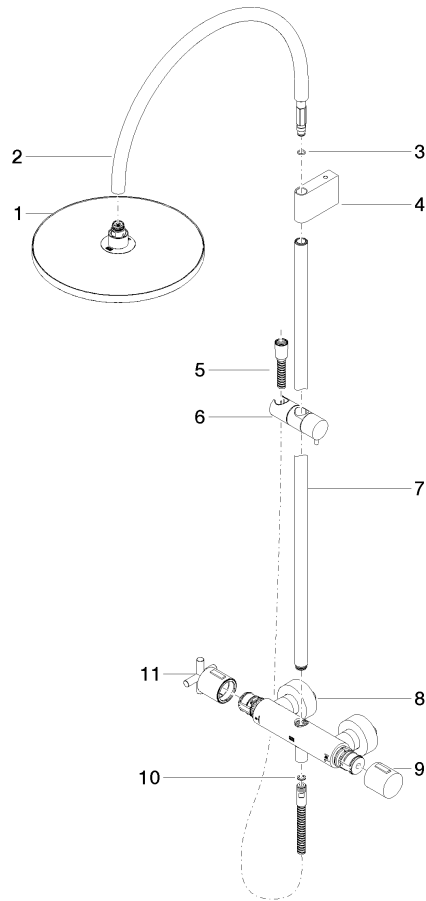

**TARA Shower pipe with shower thermostat without hand shower 300 mm -
Dark Chrome**

TARA

34 460 892

- shower with fixed riser projection 452mm
- overhead shower: rain flow
- rain shower Ø 300 mm
- rain shower with anti-scale system
- max. rainshower flow 14 l/min
- Function from: 10 l/min
- rotary diverter with volume control and shut-off function
- slide-on rosettes Ø 70 mm
- height of fittings up to rain shower (bottom edge) 964mm
- height of fittings up to top edge of elbow 1267mm
- gauge 150 mm - 13 mm
- metal shower hose 1750mm with integrated anti-twist protection
- 1/2" connection
- slide bar
- Pipe diameter 23.5 mm

34 460 892

mm [inches]

1:10

Flow rate chart

Certificates

Belgaqua_24-006-
27_8.

**TARA Shower pipe with shower thermostat without hand shower 300 mm -
Dark Chrome**

TARA

34 460 892
Parts for other
finishes can be found
here: [Chrome](#)

Spare parts list

No.	Item Number	Name	Quantity used	Delivery time
1	04 12 05 091 00-19	shower	1	20
2	04 28 22 346 00-19	pipe	1	20
3	09 14 10 008 90	seal	1	2
4	90 17 11 150 00-19	holder	1	20
5	28 322 970-19	Metal shower hose 1/2" x 3/8" x 1750 mm - Dark Chrome	1	20
6	12 570 970-19	Slide unit - Dark Chrome	1	20
7	90 28 22 349 00-19	pipe	1	20
8	04 17 01 250 00-19	connection	1	20
9	90 17 33 015 00-19	handle	1	20
10	90 14 20 026 00 90	seal	1	2
11	90 17 33 021 00-19	handle	1	20