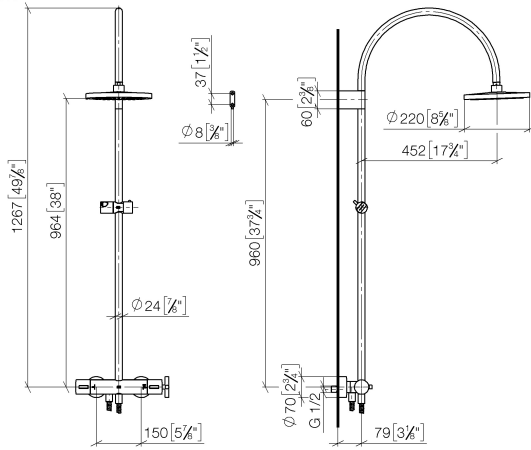

**TARA Shower pipe with shower thermostat without hand shower 300 mm -
Dark Chrome**

TARA

34 460 892

- shower with fixed riser projection 452mm
- overhead shower: rain flow
- rain shower Ø 300 mm
- rain shower with anti-scale system
- max. rainshower flow 14 l/min
- Function from: 10 l/min
- rotary diverter with volume control and shut-off function
- slide-on rosettes Ø 70 mm
- height of fittings up to rain shower (bottom edge) 964mm
- height of fittings up to top edge of elbow 1267mm
- gauge 150 mm - 13 mm
- metal shower hose 1750mm with integrated anti-twist protection
- 1/2" connection
- slide bar
- Pipe diameter 23.5 mm

This article does not include a hand shower!

Intrinsic protection against back flow.

	Dark Chrome	34 460 892-19
	Chrome	34 460 892-00
	Brushed Platinum	34 460 892-06
	Platinum	34 460 892-08
	Brushed Durabronze (23kt Gold)	34 460 892-28
	Matte Black	34 460 892-33
	Brushed Champagne (22kt Gold)	34 460 892-46
	Champagne (22kt Gold)	34 460 892-47
	Brushed Chrome	34 460 892-93
	Brushed Dark Platinum	34 460 892-99

34 460 892

mm [inches]

1:10

Flow rate chart

Certificates

Belgaqua_24-006-
27_8.

**TARA Shower pipe with shower thermostat without hand shower 300 mm -
Dark Chrome**

TARA

34 460 892
Parts for other
finishes can be found
here: [Chrome](#)

Spare parts list

No.	Item Number	Name	Quantity used	Delivery time
1	04 12 05 091 00-19	shower	1	20
2	04 28 22 346 00-19	pipe	1	20
3	09 14 10 008 90	seal	1	2
4	90 17 11 150 00-19	holder	1	20
5	28 322 970-19	Metal shower hose 1/2" x 3/8" x 1750 mm - Dark Chrome	1	20
6	12 570 970-19	Slide unit - Dark Chrome	1	20
7	90 28 22 349 00-19	pipe	1	20
8	04 17 01 250 00-19	connection	1	20
9	90 17 33 015 00-19	handle	1	20
10	90 14 20 026 00 90	seal	1	2
11	90 17 33 021 00-19	handle	1	20