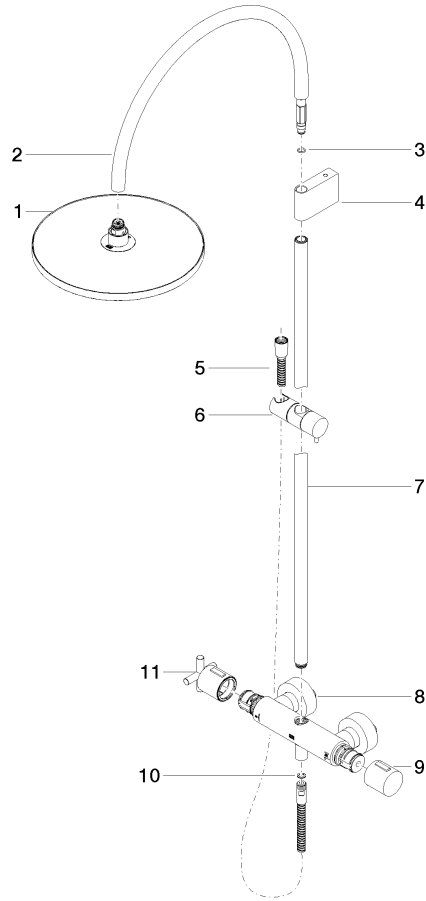

**TARA Shower pipe with shower thermostat without hand shower 300 mm -  
Matte Black**

TARA

34 460 892

- shower with fixed riser projection 452mm
- overhead shower: rain flow
- rain shower Ø 300 mm
- rain shower with anti-scale system
- max. rainshower flow 14 l/min
- Function from: 10 l/min
- rotary diverter with volume control and shut-off function
- slide-on rosettes Ø 70 mm
- height of fittings up to rain shower (bottom edge) 964mm
- height of fittings up to top edge of elbow 1267mm
- gauge 150 mm - 13 mm
- metal shower hose 1750mm with integrated anti-twist protection
- 1/2" connection
- slide bar
- Pipe diameter 23.5 mm

34 460 892

mm [inches]

1:10

### Certificates

Belgaqua\_24-006-  
27\_8.

**TARA Shower pipe with shower thermostat without hand shower 300 mm -  
Matte Black**

TARA

34 460 892

Parts for other  
finishes can be found  
here: [Chrome](#)

**Spare parts list**

No.	Item Number	Name	Quantity used	Delivery time
1	04 12 05 091 00-33	shower	1	30
2	04 28 22 346 00-33	pipe	1	60
3	09 14 10 008 90	seal	1	2
4	90 17 11 150 00-33	holder	1	30
5	28 322 970-33	Metal shower hose 1/2" x 3/8" x 1750 mm - Matte Black	1	2
6	12 570 970-33	Slide unit - Matte Black	1	30
7	90 28 22 349 00-33	pipe	1	30
8	04 17 01 250 00-33	connection	1	30
9	90 17 33 015 00-33	handle	1	30
10	90 14 20 026 00 90	seal	1	2
11	90 17 33 021 00-33	handle	1	30