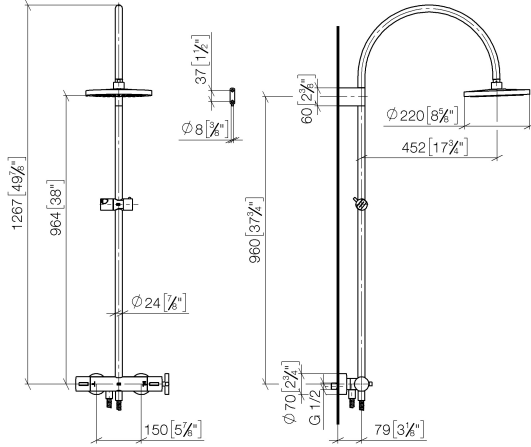

**TARA Shower pipe with shower thermostat without hand shower 300 mm -  
Matte Black**

TARA

34 460 892

- shower with fixed riser projection 452mm
- overhead shower: rain flow
- rain shower Ø 300 mm
- rain shower with anti-scale system
- max. rainshower flow 14 l/min
- Function from: 10 l/min
- rotary diverter with volume control and shut-off function
- slide-on rosettes Ø 70 mm
- height of fittings up to rain shower (bottom edge) 964mm
- height of fittings up to top edge of elbow 1267mm
- gauge 150 mm - 13 mm
- metal shower hose 1750mm with integrated anti-twist protection
- 1/2" connection
- slide bar
- Pipe diameter 23.5 mm

34 460 892

mm [inches]

1:10

### Certificates

Belgaqua\_24-006-  
27\_8.

**TARA Shower pipe with shower thermostat without hand shower 300 mm -  
Matte Black**

TARA

34 460 892

Parts for other  
finishes can be found  
here: [Chrome](#)

**Spare parts list**

No.	Item Number	Name	Quantity used	Delivery time
1	04 12 05 091 00-33	shower	1	30
2	04 28 22 346 00-33	pipe	1	60
3	09 14 10 008 90	seal	1	2
4	90 17 11 150 00-33	holder	1	30
5	28 322 970-33	Metal shower hose 1/2" x 3/8" x 1750 mm - Matte Black	1	2
6	12 570 970-33	Slide unit - Matte Black	1	30
7	90 28 22 349 00-33	pipe	1	30
8	04 17 01 250 00-33	connection	1	30
9	90 17 33 015 00-33	handle	1	30
10	90 14 20 026 00 90	seal	1	2
11	90 17 33 021 00-33	handle	1	30