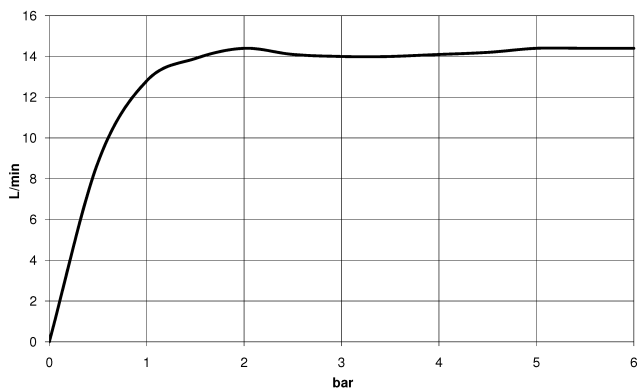

**TARA Shower pipe with shower thermostat without hand shower 300 mm -  
Matte Black**

TARA

34 460 892

- shower with fixed riser projection 452mm
- overhead shower: rain flow
- rain shower Ø 300 mm
- rain shower with anti-scale system
- max. rainshower flow 14 l/min
- Function from: 10 l/min
- rotary diverter with volume control and shut-off function
- slide-on rosettes Ø 70 mm
- height of fittings up to rain shower (bottom edge) 964mm
- height of fittings up to top edge of elbow 1267mm
- gauge 150 mm - 13 mm
- metal shower hose 1750mm with integrated anti-twist protection
- 1/2" connection
- slide bar
- Pipe diameter 23.5 mm

This article does not include a hand shower!

Intrinsic protection against back flow.

	Matte Black	34 460 892-33
	Chrome	34 460 892-00
	Brushed Platinum	34 460 892-06
	Platinum	34 460 892-08
	Dark Chrome	34 460 892-19
	Brushed Durabronze (23kt Gold)	34 460 892-28
	Brushed Champagne (22kt Gold)	34 460 892-46
	Champagne (22kt Gold)	34 460 892-47
	Brushed Chrome	34 460 892-93
	Brushed Dark Platinum	34 460 892-99

34 460 892

mm [inches]

1:10

### Flow rate chart