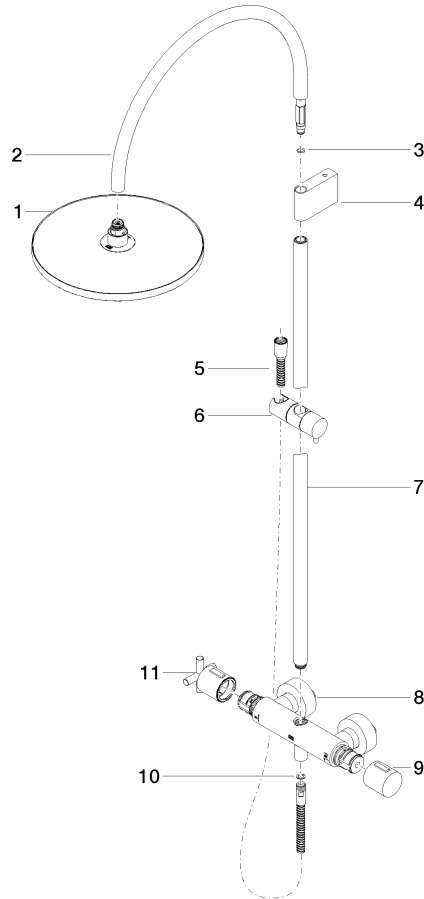

34 460 892

- shower with fixed riser projection 452mm
- overhead shower: rain flow
- rain shower Ø 300 mm
- rain shower with anti-scale system
- max. rainshower flow 14 l/min
- Function from: 10 l/min
- rotary diverter with volume control and shut-off function
- slide-on rosettes Ø 70 mm
- height of fittings up to rain shower (bottom edge) 964mm
- height of fittings up to top edge of elbow 1267mm
- gauge 150 mm - 13 mm
- metal shower hose 1750mm with integrated anti-twist protection
- 1/2" connection
- slide bar
- Pipe diameter 23.5 mm

This article does not include a hand shower!

Intrinsic protection against back flow.

		34 460 892-43
	Chrome	34 460 892-00
	Brushed Platinum	34 460 892-06
	Platinum	34 460 892-08
	Dark Chrome	34 460 892-19
	Brushed Durabronze (23kt Gold)	34 460 892-28
	Matte Black	34 460 892-33
		34 460 892-39
	Brushed Bronze	34 460 892-42
	Brushed Champagne (22kt Gold)	34 460 892-46
	Champagne (22kt Gold)	34 460 892-47
	Brushed Chrome	34 460 892-93
	Brushed Dark Platinum	34 460 892-99

34 460 892

Flow rate chart

Codes & Standards

EN 1717

TARA Shower pipe with shower thermostat without hand shower 300 mm -

TARA

34 460 892

Certificates

Belgaqua_24-006-2

34 460 892

Parts for other finishes can be found here: [Chrome](#)

Spare parts list