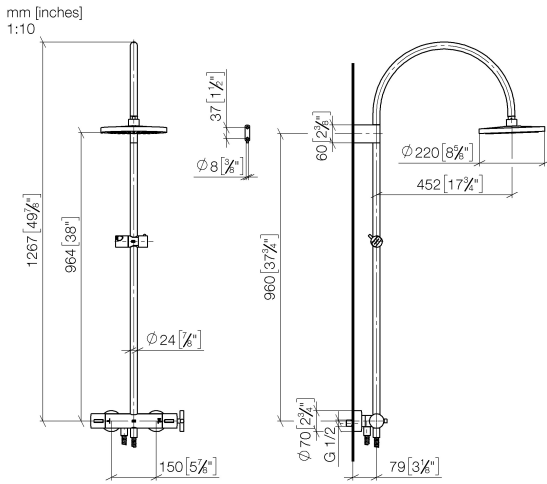

34 460 892

- shower with fixed riser projection 452mm
- overhead shower: rain flow
- rain shower Ø 300 mm
- rain shower with anti-scale system
- max. rainshower flow 14 l/min
- Function from: 10 l/min
- rotary diverter with volume control and shut-off function
- slide-on rosettes Ø 70 mm
- height of fittings up to rain shower (bottom edge) 964mm
- height of fittings up to top edge of elbow 1267mm
- gauge 150 mm - 13 mm
- metal shower hose 1750mm with integrated anti-twist protection
- 1/2" connection
- slide bar
- Pipe diameter 23.5 mm

This article does not include a hand shower!

Intrinsic protection against back flow.

		34 460 892-43
	Chrome	34 460 892-00
	Brushed Platinum	34 460 892-06
	Platinum	34 460 892-08
	Dark Chrome	34 460 892-19
	Brushed Durabronze (23kt Gold)	34 460 892-28
	Matte Black	34 460 892-33
		34 460 892-39
	Brushed Bronze	34 460 892-42
	Brushed Champagne (22kt Gold)	34 460 892-46
	Champagne (22kt Gold)	34 460 892-47
	Brushed Chrome	34 460 892-93
	Brushed Dark Platinum	34 460 892-99

34 460 892

Flow rate chart

Codes & Standards

EN 1717

TARA Shower pipe with shower thermostat without hand shower 300 mm -

TARA

34 460 892

Certificates