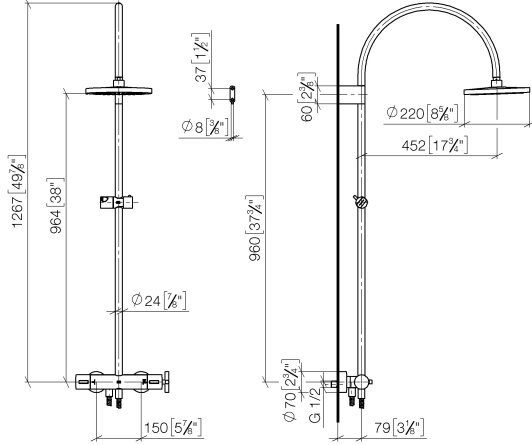

**TARA Shower pipe with shower thermostat without hand shower 300 mm -
Brushed Chrome**

TARA

34 460 892

- shower with fixed riser projection 452mm
- overhead shower: rain flow
- rain shower Ø 300 mm
- rain shower with anti-scale system
- max. rainshower flow 14 l/min
- Function from: 10 l/min
- rotary diverter with volume control and shut-off function
- slide-on rosettes Ø 70 mm
- height of fittings up to rain shower (bottom edge) 964mm
- height of fittings up to top edge of elbow 1267mm
- gauge 150 mm - 13 mm
- metal shower hose 1750mm with integrated anti-twist protection
- 1/2" connection
- slide bar
- Pipe diameter 23.5 mm

This article does not include a hand shower!

Intrinsic protection against back flow.

	Brushed Chrome	34 460 892-93
	Chrome	34 460 892-00
	Brushed Platinum	34 460 892-06
	Platinum	34 460 892-08
	Dark Chrome	34 460 892-19
	Brushed Durabronze (23kt Gold)	34 460 892-28
	Matte Black	34 460 892-33
	Brushed Champagne (22kt Gold)	34 460 892-46
	Champagne (22kt Gold)	34 460 892-47
	Brushed Dark Platinum	34 460 892-99

**TARA Shower pipe with shower thermostat without hand shower 300 mm -
Brushed Chrome**

TARA

34 460 892

mm [inches]

1:10

Flow rate chart

Certificates

Belgaqua_24-006-
27_8.

**TARA Shower pipe with shower thermostat without hand shower 300 mm -
Brushed Chrome**

TARA

34 460 892

Parts for other
finishes can be found
here: [Chrome](#)

Spare parts list

No.	Item Number	Name	Quantity used	Delivery time
1	04 12 05 091 00-93	shower	1	20
2	04 28 22 346 00-93	pipe	1	20
3	09 14 10 008 90	seal	1	2
4	90 17 11 150 00-93	holder	1	20
5	28 322 970-93	Metal shower hose 1/2" x 3/8" x 1750 mm - Brushed Chrome	1	20
6	12 570 970-93	Slide unit - Brushed Chrome	1	20
7	90 28 22 349 00-93	pipe	1	20
8	04 17 01 250 00-93	connection	1	20
9	90 17 33 015 00-93	handle	1	20
10	90 14 20 026 00 90	seal	1	2
11	90 17 33 021 00-93	handle	1	20