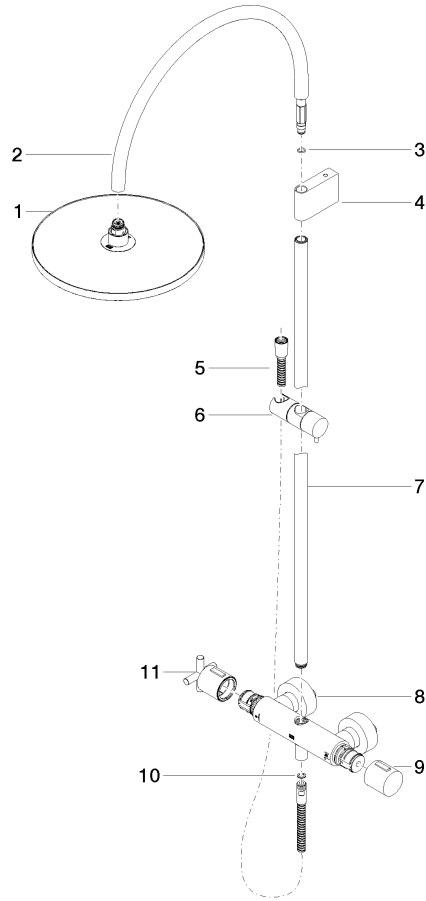

**TARA Shower pipe with shower thermostat without hand shower 300 mm -
Brushed Chrome**

TARA

34 460 892

- shower with fixed riser projection 452mm
- overhead shower: rain flow
- rain shower Ø 300 mm
- rain shower with anti-scale system
- max. rainshower flow 14 l/min
- Function from: 10 l/min
- rotary diverter with volume control and shut-off function
- slide-on rosettes Ø 70 mm
- height of fittings up to rain shower (bottom edge) 964mm
- height of fittings up to top edge of elbow 1267mm
- gauge 150 mm - 13 mm
- metal shower hose 1750mm with integrated anti-twist protection
- 1/2" connection
- slide bar
- Pipe diameter 23.5 mm

This article does not include a hand shower!

Intrinsic protection against back flow.

	Brushed Chrome	34 460 892-93
	Chrome	34 460 892-00
	Brushed Platinum	34 460 892-06
	Platinum	34 460 892-08
	Dark Chrome	34 460 892-19
	Brushed Durabronze (23kt Gold)	34 460 892-28
	Matte Black	34 460 892-33
	Brushed Champagne (22kt Gold)	34 460 892-46
	Champagne (22kt Gold)	34 460 892-47
	Brushed Dark Platinum	34 460 892-99

**TARA Shower pipe with shower thermostat without hand shower 300 mm -
Brushed Chrome**

TARA

34 460 892

mm [inches]

1:10

Flow rate chart

Certificates

Belgaqua_24-006-
27_8.

**TARA Shower pipe with shower thermostat without hand shower 300 mm -
Brushed Chrome**

TARA

34 460 892

Parts for other
finishes can be found
here: [Chrome](#)

Spare parts list

No.	Item Number	Name	Quantity used	Delivery time
1	04 12 05 091 00-93	shower	1	20
2	04 28 22 346 00-93	pipe	1	20
3	09 14 10 008 90	seal	1	2
4	90 17 11 150 00-93	holder	1	20
5	28 322 970-93	Metal shower hose 1/2" x 3/8" x 1750 mm - Brushed Chrome	1	20
6	12 570 970-93	Slide unit - Brushed Chrome	1	20
7	90 28 22 349 00-93	pipe	1	20
8	04 17 01 250 00-93	connection	1	20
9	90 17 33 015 00-93	handle	1	20
10	90 14 20 026 00 90	seal	1	2
11	90 17 33 021 00-93	handle	1	20