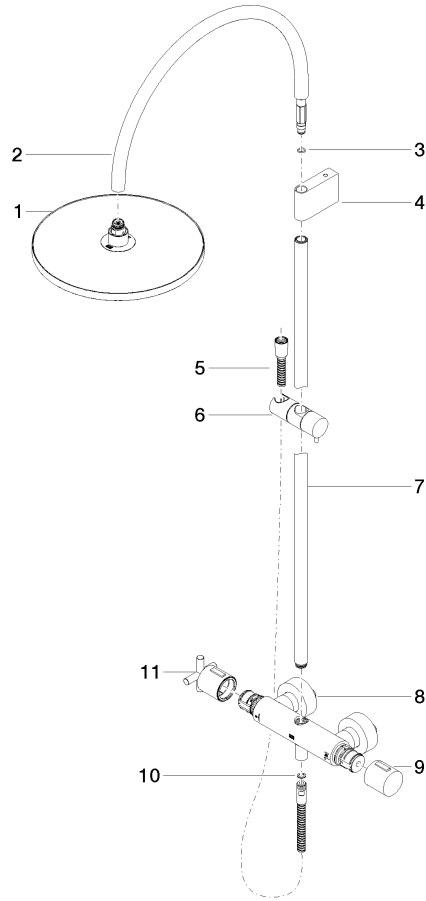

**TARA Shower pipe with shower thermostat without hand shower 300 mm -  
Brushed Dark Platinum**

TARA

34 460 892

- shower with fixed riser projection 452mm
- overhead shower: rain flow
- rain shower Ø 300 mm
- rain shower with anti-scale system
- max. rainshower flow 14 l/min
- Function from: 10 l/min
- rotary diverter with volume control and shut-off function
- slide-on rosettes Ø 70 mm
- height of fittings up to rain shower (bottom edge) 964mm
- height of fittings up to top edge of elbow 1267mm
- gauge 150 mm - 13 mm
- metal shower hose 1750mm with integrated anti-twist protection
- 1/2" connection
- slide bar
- Pipe diameter 23.5 mm

This article does not include a hand shower!

Intrinsic protection against back flow.

	Brushed Dark Platinum	34 460 892-99
	Chrome	34 460 892-00
	Brushed Platinum	34 460 892-06
	Platinum	34 460 892-08
	Dark Chrome	34 460 892-19
	Brushed Durabronze (23kt Gold)	34 460 892-28
	Matte Black	34 460 892-33
	Brushed Champagne (22kt Gold)	34 460 892-46
	Champagne (22kt Gold)	34 460 892-47
	Brushed Chrome	34 460 892-93

**TARA Shower pipe with shower thermostat without hand shower 300 mm -  
Brushed Dark Platinum**

TARA

34 460 892

mm [inches]

1:10

**Flow rate chart**

**Certificates**

Belgaqua\_24-006-  
27\_8.

**TARA Shower pipe with shower thermostat without hand shower 300 mm -  
Brushed Dark Platinum**

TARA

34 460 892

Parts for other  
finishes can be found  
here: [Chrome](#)

**Spare parts list**

No.	Item Number	Name	Quantity used	Delivery time
1	04 12 05 091 00-99	shower	1	30
2	04 28 22 346 00-99	pipe	1	30
3	09 14 10 008 90	seal	1	2
4	90 17 11 150 00-99	holder	1	30
5	28 322 970-99	Metal shower hose 1/2" x 3/8" x 1750 mm - Brushed Dark Platinum	1	2
6	12 570 970-99	Slide unit - Brushed Dark Platinum	1	30
7	90 28 22 349 00-99	pipe	1	30
8	04 17 01 250 00-99	connection	1	30
9	90 17 33 015 00-99	handle	1	30
10	90 14 20 026 00 90	seal	1	2
11	90 17 33 021 00-99	handle	1	30