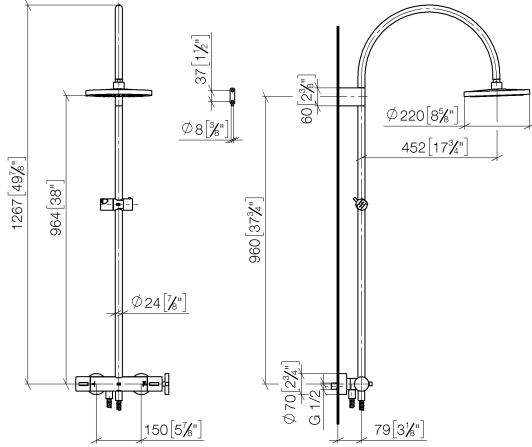

**TARA Shower pipe with shower thermostat without hand shower 300 mm -  
Brushed Dark Platinum**

TARA

34 460 892

- shower with fixed riser projection 452mm
- overhead shower: rain flow
- rain shower Ø 300 mm
- rain shower with anti-scale system
- max. rainshower flow 14 l/min
- Function from: 10 l/min
- rotary diverter with volume control and shut-off function
- slide-on rosettes Ø 70 mm
- height of fittings up to rain shower (bottom edge) 964mm
- height of fittings up to top edge of elbow 1267mm
- gauge 150 mm - 13 mm
- metal shower hose 1750mm with integrated anti-twist protection
- 1/2" connection
- slide bar
- Pipe diameter 23.5 mm

This article does not include a hand shower!

Intrinsic protection against back flow.

	Brushed Dark Platinum	34 460 892-99
	Chrome	34 460 892-00
	Brushed Platinum	34 460 892-06
	Platinum	34 460 892-08
	Dark Chrome	34 460 892-19
	Brushed Durabronze (23kt Gold)	34 460 892-28
	Matte Black	34 460 892-33
	Brushed Champagne (22kt Gold)	34 460 892-46
	Champagne (22kt Gold)	34 460 892-47
	Brushed Chrome	34 460 892-93

**TARA Shower pipe with shower thermostat without hand shower 300 mm -  
Brushed Dark Platinum**

TARA

34 460 892

mm [inches]

1:10

**Flow rate chart**

**Certificates**

Belgaqua\_24-006-  
27\_8.

**TARA Shower pipe with shower thermostat without hand shower 300 mm -  
Brushed Dark Platinum**

TARA

34 460 892

Parts for other  
finishes can be found  
here: [Chrome](#)

**Spare parts list**

No.	Item Number	Name	Quantity used	Delivery time
1	04 12 05 091 00-99	shower	1	30
2	04 28 22 346 00-99	pipe	1	30
3	09 14 10 008 90	seal	1	2
4	90 17 11 150 00-99	holder	1	30
5	28 322 970-99	Metal shower hose 1/2" x 3/8" x 1750 mm - Brushed Dark Platinum	1	2
6	12 570 970-99	Slide unit - Brushed Dark Platinum	1	30
7	90 28 22 349 00-99	pipe	1	30
8	04 17 01 250 00-99	connection	1	30
9	90 17 33 015 00-99	handle	1	30
10	90 14 20 026 00 90	seal	1	2
11	90 17 33 021 00-99	handle	1	30