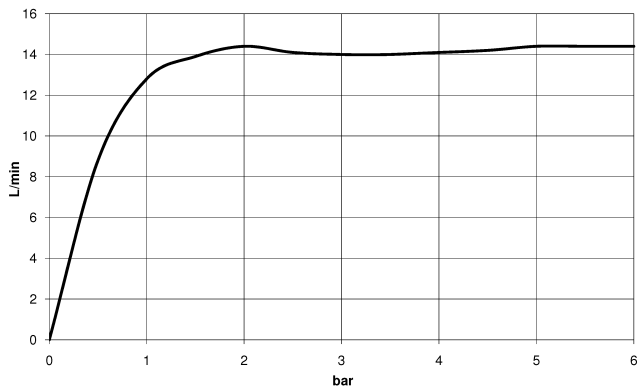

**TARA Shower pipe with shower thermostat without hand shower 300 mm -  
Brushed Dark Platinum**

TARA

34 460 892

- shower with fixed riser projection 452mm
- overhead shower: rain flow
- rain shower Ø 300 mm
- rain shower with anti-scale system
- max. rainshower flow 14 l/min
- Function from: 10 l/min
- rotary diverter with volume control and shut-off function
- slide-on rosettes Ø 70 mm
- height of fittings up to rain shower (bottom edge) 964mm
- height of fittings up to top edge of elbow 1267mm
- gauge 150 mm - 13 mm
- metal shower hose 1750mm with integrated anti-twist protection
- 1/2" connection
- slide bar
- Pipe diameter 23.5 mm

**TARA Shower pipe with shower thermostat without hand shower 300 mm -  
Brushed Dark Platinum**

TARA

34 460 892

mm [inches]

1:10

**Flow rate chart**

**Certificates**

Belgaqua\_24-006-  
27\_8.