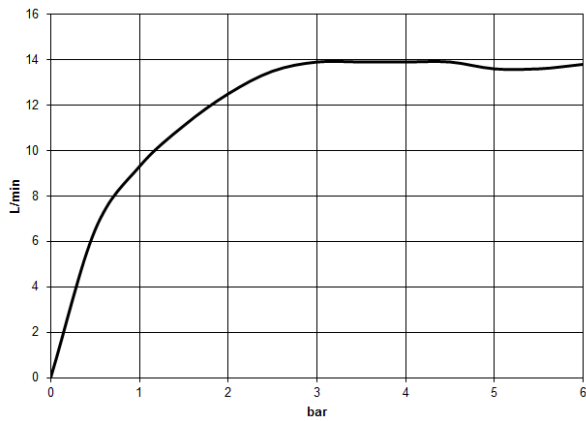

34 460 979

Fits: IMO, LULU, TARA, LISSÉ, VAIA, META

- shower with fixed riser projection 453mm
- overhead shower: rain flow
- rain shower Ø 300 mm
- rain shower with anti-scale system
- max. rainshower flow 14 l/min
- Function from: 10 l/min
- rotary diverter with volume control and shut-off function
- slide-on rosettes Ø 70 mm
- height of fittings up to rain shower (bottom edge) 1009mm
- height of fittings up to top edge of elbow 1150mm
- gauge 150 mm - 13 mm
- metal shower hose 1750mm with integrated anti-twist protection
- 1/2" connection
- slide bar
- Pipe diameter 23.5 mm
- quick clearing
- WRAS

34 460 979

mm [inches]  
1:10

Flow rate chart

Codes & Standards

DIN 4109

EN 1111

ISO 3822

Scottish Water  
Byelaws