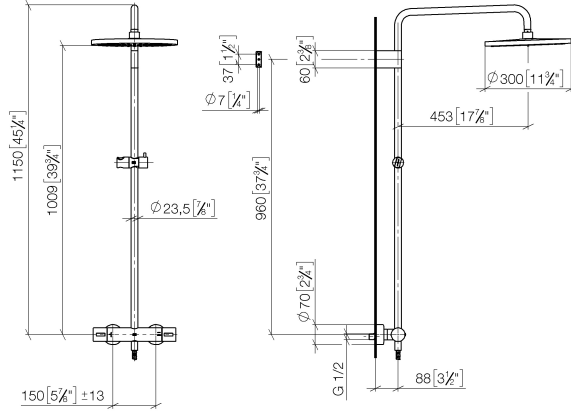

34 460 979

Fits: IMO, LULU, TARA, LISSÉ, VAIA, META

- shower with fixed riser projection 453mm
- overhead shower: rain flow
- rain shower Ø 300 mm
- rain shower with anti-scale system
- max. rainshower flow 14 l/min
- Function from: 10 l/min
- rotary diverter with volume control and shut-off function
- slide-on rosettes Ø 70 mm
- height of fittings up to rain shower (bottom edge) 1009mm
- height of fittings up to top edge of elbow 1150mm
- gauge 150 mm - 13 mm
- metal shower hose 1750mm with integrated anti-twist protection
- 1/2" connection
- slide bar
- Pipe diameter 23.5 mm
- quick clearing
- WRAS

34 460 979

mm [inches]  
1:10

Flow rate chart

Codes & Standards

DIN 4109

EN 1111

ISO 3822

Scottish Water  
Byelaws

## Showerpipe with shower thermostat without hand shower - Dark Chrome

---

IMO

34 460 979