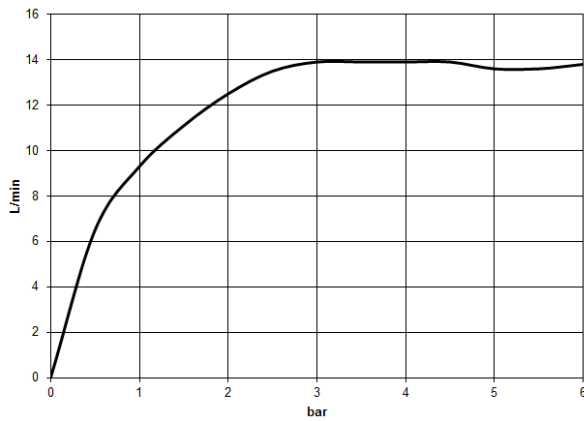

Showerpipe with shower thermostat without hand shower - Brushed Champagne (22kt Gold)

IMO

34 460 979 Product version from 4/1/2024

Fits: IMO, LULU, TARA, LISSÉ, VAIA, META

- shower with fixed riser projection 453mm
- overhead shower: rain flow
- rain shower Ø 300 mm
- rain shower with anti-scale system
- max. rainshower flow 14 l/min
- Function from: 10 l/min
- rotary diverter with volume control and shut-off function
- slide-on rosettes Ø 70 mm
- height of fittings up to rain shower (bottom edge) 1009mm
- height of fittings up to top edge of elbow 1150mm
- gauge 150 mm - 13 mm
- metal shower hose 1750mm with integrated anti-twist protection
- 1/2" connection
- slide bar
- Pipe diameter 23.5 mm
- quick clearing
- WRAS

**Showerpipe with shower thermostat without hand shower - Brushed
Champagne (22kt Gold)**

34 460 979 Product version from 4/1/2024
mm [inches]
1:10

Flow rate chart

Codes & Standards

DIN 4109

EN 1111

ISO 3822