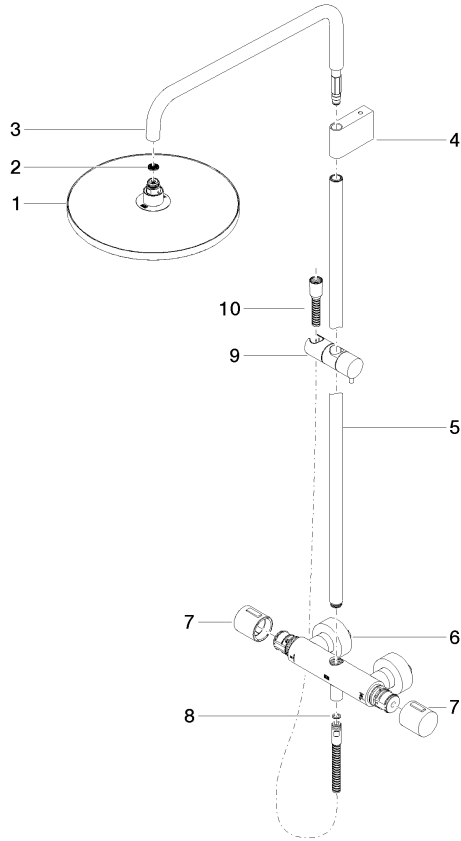

Showerpipe with shower thermostat without hand shower - Brushed Champagne (22kt Gold)

IMO

34 460 979 Product version from 4/1/2024

Fits: IMO, LULU, TARA, LISSÉ, VAIA, META

- shower with fixed riser projection 453mm
- overhead shower: rain flow
- rain shower Ø 300 mm
- rain shower with anti-scale system
- max. rainshower flow 14 l/min
- Function from: 10 l/min
- rotary diverter with volume control and shut-off function
- slide-on rosettes Ø 70 mm
- height of fittings up to rain shower (bottom edge) 1009mm
- height of fittings up to top edge of elbow 1150mm
- gauge 150 mm - 13 mm
- metal shower hose 1750mm with integrated anti-twist protection
- 1/2" connection
- slide bar
- Pipe diameter 23.5 mm
- quick clearing
- WRAS

**Showerpipe with shower thermostat without hand shower - Brushed
Champagne (22kt Gold)**

34 460 979 Product version from 4/1/2024
mm [inches]
1:10

Flow rate chart

Codes & Standards

DIN 4109

EN 1111

ISO 3822

WRAS_2204

LGA_38

Showerpipe with shower thermostat without hand shower - Brushed Champagne (22kt Gold)

IMO

34 460 979 Product version from 4/1/2024

Parts for other finishes can be found here: [Chrome](#)

Spare parts list

No.	Item Number	Name	Quantity used	Delivery time
1	04 12 05 091 00-46	shower	1	30
2	09 23 01 039 90	sieve	1	2
3	90 28 22 348 00-46	pipe	1	30
4	90 17 11 150 00-46	holder	1	30
5	90 28 22 349 00-46	pipe	1	30
6	04 17 01 250 00-46	connection	1	60
7	90 17 33 015 00-46	handle	2	30
8	90 14 20 026 00 90	seal	1	2
9	12 570 970-46	Slide unit - Brushed Champagne (22kt Gold)	1	30
10	28 322 970-46	Metal shower hose 1/2" x 3/8" x 1750 mm - Brushed Champagne (22kt Gold)	1	30