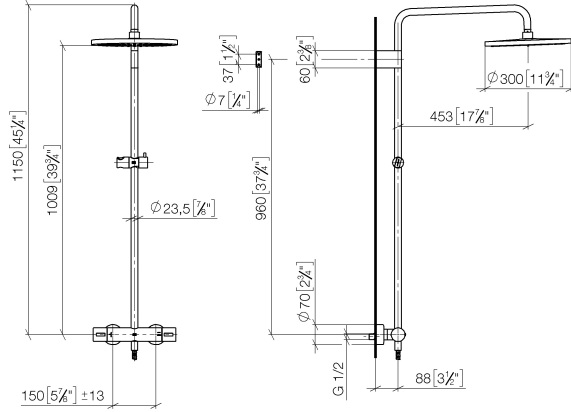

Showerpipe with shower thermostat without hand shower - Brushed Champagne (22kt Gold)

IMO

34 460 979 Product version from 4/1/2024

Fits: IMO, LULU, TARA, LISSÉ, VAIA, META

- shower with fixed riser projection 453mm
- overhead shower: rain flow
- rain shower Ø 300 mm
- rain shower with anti-scale system
- max. rainshower flow 14 l/min
- Function from: 10 l/min
- rotary diverter with volume control and shut-off function
- slide-on rosettes Ø 70 mm
- height of fittings up to rain shower (bottom edge) 1009mm
- height of fittings up to top edge of elbow 1150mm
- gauge 150 mm - 13 mm
- metal shower hose 1750mm with integrated anti-twist protection
- 1/2" connection
- slide bar
- Pipe diameter 23.5 mm
- quick clearing
- WRAS

**Showerpipe with shower thermostat without hand shower - Brushed
Champagne (22kt Gold)**

34 460 979 Product version from 4/1/2024
mm [inches]
1:10

Flow rate chart

Codes & Standards

DIN 4109

EN 1111

ISO 3822

Scottish Water
Byelaws

UK Water Supply
Regulations

Ü-Zeichen

Showerpipe with shower thermostat without hand shower - Brushed Champagne (22kt Gold)

IMO

34 460 979 Product version from 4/1/2024

Certificates

DVGW_DW-
6509DN0

No.	Item Number	Name	Quantity used	Delivery time
1	04 12 05 091 00-46	shower	1	30
2	09 23 01 039 90	sieve	1	2
3	90 28 22 348 00-46	pipe	1	30
4	90 17 11 150 00-46	holder	1	30
5	90 28 22 349 00-46	pipe	1	30
6	04 17 01 250 00-46	connection	1	60
7	90 17 33 015 00-46	handle	2	30
8	90 14 20 026 00 90	seal	1	2
9	12 570 970-46	Slide unit - Brushed Champagne (22kt Gold)	1	30
10	28 322 970-46	Metal shower hose 1/2" x 3/8" x 1750 mm - Brushed Champagne (22kt Gold)	1	30