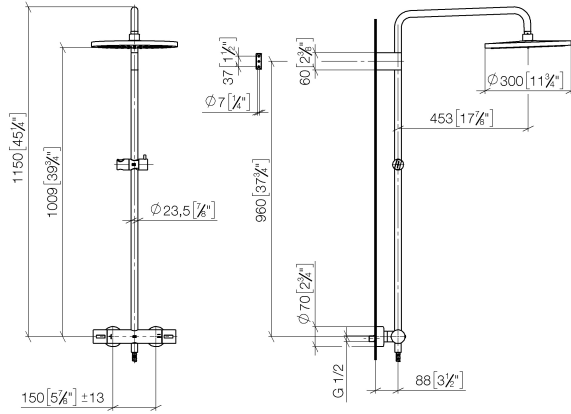

34 460 979 Product version from 4/1/2024

Fits: IMO, LULU, TARA, LISSÉ, VAIA, META

- shower with fixed riser projection 453mm
- overhead shower: rain flow
- rain shower Ø 300 mm
- rain shower with anti-scale system
- max. rainshower flow 14 l/min
- Function from: 10 l/min
- rotary diverter with volume control and shut-off function
- slide-on rosettes Ø 70 mm
- height of fittings up to rain shower (bottom edge) 1009mm
- height of fittings up to top edge of elbow 1150mm
- gauge 150 mm - 13 mm
- metal shower hose 1750mm with integrated anti-twist protection
- 1/2" connection
- slide bar
- Pipe diameter 23.5 mm
- quick clearing
- WRAS

34 460 979 Product version from 4/1/2024

mm [inches]  
1:10

**Flow rate chart**

**Codes & Standards**

DIN 4109

EN 1111

EN 1717

ISO 3822

### Spare parts list

No.	Item Number	Name	Quantity used	Delivery time
1	04 12 05 091 00-93	shower	1	20
2	09 23 01 039 90	sieve	1	2
3	90 28 22 348 00-93	pipe	1	20
4	90 17 11 150 00-93	holder	1	20
5	90 28 22 349 00-93	pipe	1	20
6	04 17 01 250 00-93	connection	1	20
7	90 17 33 015 00-93	handle	2	20
8	90 14 20 026 00 90	seal	1	2
9	12 570 970-93	Slide unit - Brushed Chrome	1	20
10	28 322 970-93	Metal shower hose 1/2" x 3/8" x 1750 mm - Brushed Chrome	1	20