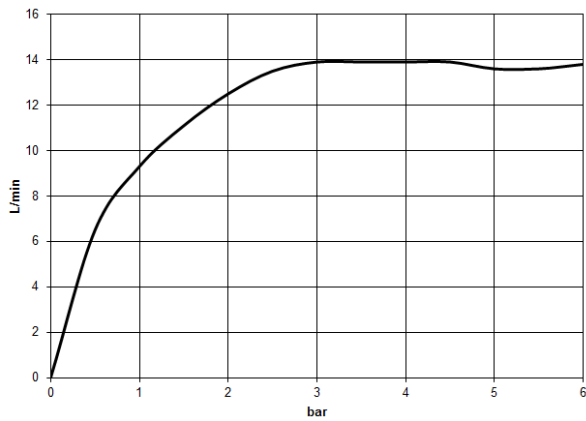

34 460 979 Product version from 4/1/2024

Fits: IMO, LULU, TARA, LISSÉ, VAIA, META

- shower with fixed riser projection 453mm
- overhead shower: rain flow
- rain shower Ø 300 mm
- rain shower with anti-scale system
- max. rainshower flow 14 l/min
- Function from: 10 l/min
- rotary diverter with volume control and shut-off function
- slide-on rosettes Ø 70 mm
- height of fittings up to rain shower (bottom edge) 1009mm
- height of fittings up to top edge of elbow 1150mm
- gauge 150 mm - 13 mm
- metal shower hose 1750mm with integrated anti-twist protection
- 1/2" connection
- slide bar
- Pipe diameter 23.5 mm
- quick clearing
- WRAS

34 460 979 Product version from 4/1/2024

mm [inches]  
1:10

**Flow rate chart**

**Codes & Standards**

DIN 4109

EN 1111

EN 1717

ISO 3822