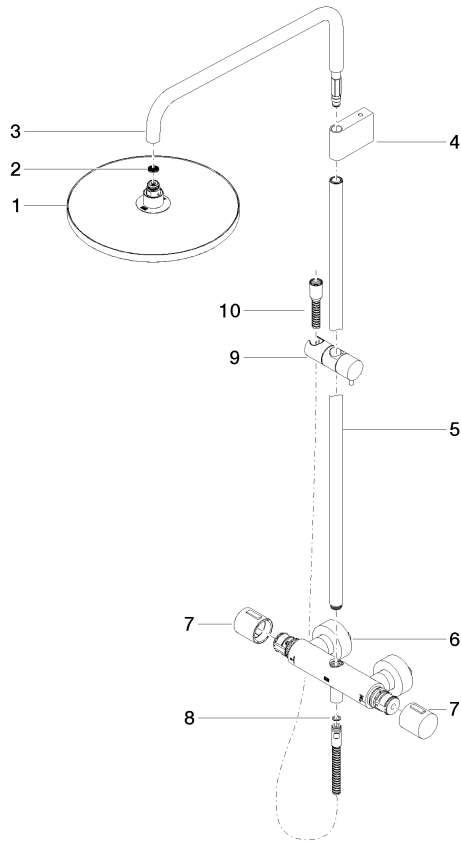

34 460 979 Product version from 4/1/2024

Fits: IMO, LULU, TARA, LISSÉ, VAIA, META

- shower with fixed riser projection 453mm
- overhead shower: rain flow
- rain shower Ø 300 mm
- rain shower with anti-scale system
- max. rainshower flow 14 l/min
- Function from: 10 l/min
- rotary diverter with volume control and shut-off function
- slide-on rosettes Ø 70 mm
- height of fittings up to rain shower (bottom edge) 1009mm
- height of fittings up to top edge of elbow 1150mm
- gauge 150 mm - 13 mm
- metal shower hose 1750mm with integrated anti-twist protection
- 1/2" connection
- slide bar
- Pipe diameter 23.5 mm
- quick clearing
- WRAS

34 460 979 Product version from 4/1/2024

mm [inches]  
1:10

**Flow rate chart**

**Codes & Standards**

DIN 4109

EN 1111

EN 1717

ISO 3822

## Showerpipe with shower thermostat without hand shower - Brushed Chrome

IMO

34 460 979 Product version from 4/1/2024

### Spare parts list

No.	Item Number	Name	Quantity used	Delivery time
1	04 12 05 091 00-93	shower	1	20
2	09 23 01 039 90	sieve	1	2
3	90 28 22 348 00-93	pipe	1	20
4	90 17 11 150 00-93	holder	1	20
5	90 28 22 349 00-93	pipe	1	20
6	04 17 01 250 00-93	connection	1	20
7	90 17 33 015 00-93	handle	2	20
8	90 14 20 026 00 90	seal	1	2
9	12 570 970-93	Slide unit - Brushed Chrome	1	20
10	28 322 970-93	Metal shower hose 1/2" x 3/8" x 1750 mm - Brushed Chrome	1	20