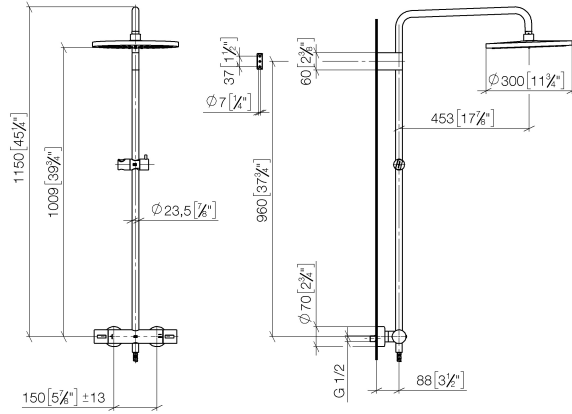

## Showerpipe with shower thermostat without hand shower - Brushed Dark Platinum

IMO

34 460 979 Product version from 4/1/2024

Fits: IMO, LULU, TARA, LISSÉ, VAIA, META

- shower with fixed riser projection 453mm
- overhead shower: rain flow
- rain shower Ø 300 mm
- rain shower with anti-scale system
- max. rainshower flow 14 l/min
- Function from: 10 l/min
- rotary diverter with volume control and shut-off function
- slide-on rosettes Ø 70 mm
- height of fittings up to rain shower (bottom edge) 1009mm
- height of fittings up to top edge of elbow 1150mm
- gauge 150 mm - 13 mm
- metal shower hose 1750mm with integrated anti-twist protection
- 1/2" connection
- slide bar
- Pipe diameter 23.5 mm
- quick clearing
- WRAS

**Showerpipe with shower thermostat without hand shower - Brushed Dark Platinum**

IMO

34 460 979 Product version from 4/1/2024  
mm [inches]  
1:10

**Flow rate chart**

**Codes & Standards**

DIN 4109

EN 1111