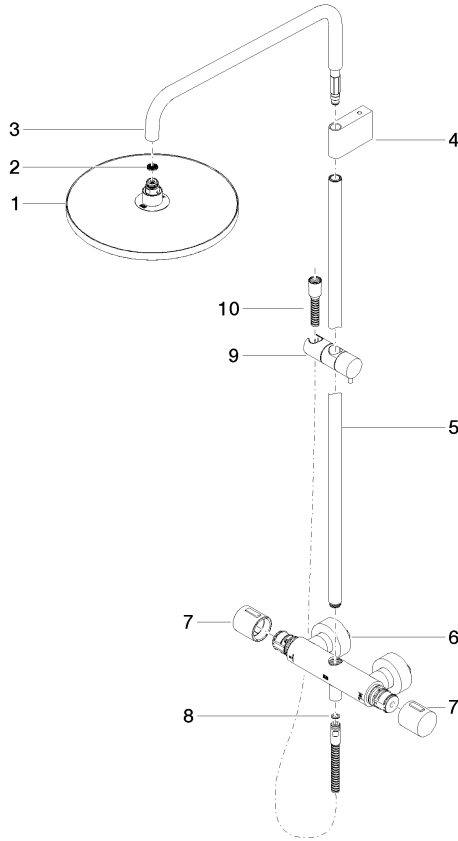

## Showerpipe with shower thermostat without hand shower - Brushed Dark Platinum

IMO

34 460 979 Product version from 4/1/2024

Fits: IMO, LULU, TARA, LISSÉ, VAIA, META

- shower with fixed riser projection 453mm
- overhead shower: rain flow
- rain shower Ø 300 mm
- rain shower with anti-scale system
- max. rainshower flow 14 l/min
- Function from: 10 l/min
- rotary diverter with volume control and shut-off function
- slide-on rosettes Ø 70 mm
- height of fittings up to rain shower (bottom edge) 1009mm
- height of fittings up to top edge of elbow 1150mm
- gauge 150 mm - 13 mm
- metal shower hose 1750mm with integrated anti-twist protection
- 1/2" connection
- slide bar
- Pipe diameter 23.5 mm
- quick clearing
- WRAS

**Showerpipe with shower thermostat without hand shower - Brushed Dark Platinum**

IMO

34 460 979 Product version from 4/1/2024  
mm [inches]  
1:10

**Flow rate chart**

**Codes & Standards**

DIN 4109

EN 1111

## Certificates

---

DVGW\_DW-  
6509DN0

Belgaqua\_21-032-2 WRAS\_2204

LGA\_38

**Showerpipe with shower thermostat without hand shower - Brushed Dark Platinum**

IMO

34 460 979 Product version from 4/1/2024

Parts for other finishes can be found here: [Chrome](#)

**Spare parts list**

No.	Item Number	Name	Quantity used	Delivery time
1	04 12 05 091 00-99	shower	1	30
2	09 23 01 039 90	sieve	1	2
3	90 28 22 348 00-99	pipe	1	30
4	90 17 11 150 00-99	holder	1	30
5	90 28 22 349 00-99	pipe	1	30
6	04 17 01 250 00-99	connection	1	30
7	90 17 33 015 00-99	handle	2	30
8	90 14 20 026 00 90	seal	1	2
9	12 570 970-99	Slide unit - Brushed Dark Platinum	1	30
10	28 322 970-99	Metal shower hose 1/2" x 3/8" x 1750 mm - Brushed Dark Platinum	1	2