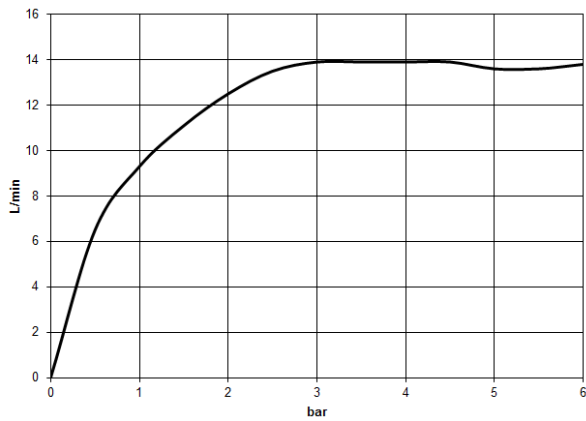

Flow rate chart

Codes & Standards

DIN 4109

EN 1111

EN 1717

ISO 3822

Scottish Water
Byelaws

UK Water Supply
Regulations

Ü-Zeichen