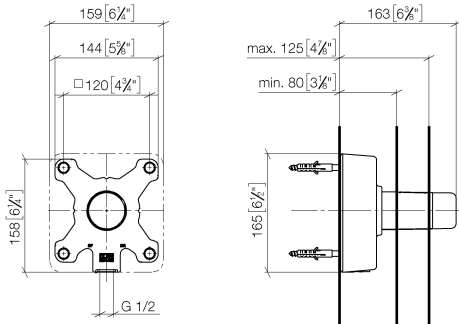

POT FILLER Concealed wall elbow -

35 087 970 90

- female thread 1/2" connection
- anti-water packing
- soundproofing
- dust cover
- min. recess depth 80 mm
- max. recess depth 125 mm

Recommended miscellaneous

Leak protection 1/2" -

12 010 970 90

POT FILLER Concealed wall elbow -

35 087 970 90

mm [inches]

POT FILLER Concealed wall elbow -

35 087 970 90

Spare parts list

No.	Item Number	Name	Quantity used	Delivery time
1	04 14 03 079 00 90	gasket kit	1	2
2	09 21 02 177 90	cap	1	2
3	09 31 20 092 90	plug	1	2
4	04 30 31 012 00 90	fixing set	1	2