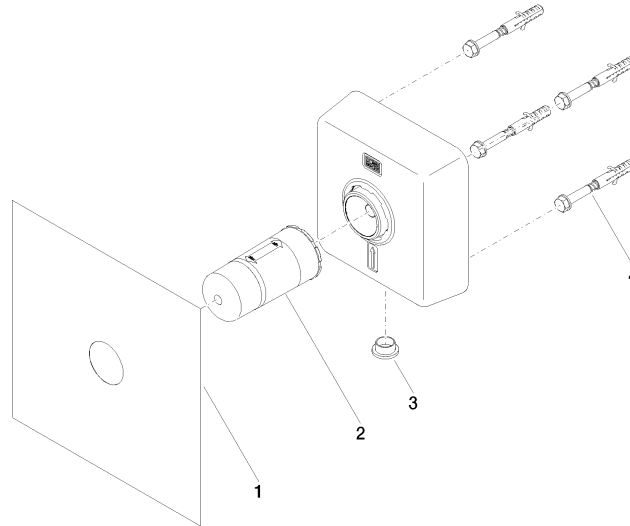

POT FILLER Concealed wall elbow -

35 087 970 90

- female thread 1/2" connection
- anti-water packing
- soundproofing
- dust cover
- min. recess depth 80 mm
- max. recess depth 125 mm

Recommended miscellaneous

Leak protection 1/2" -

12 010 970 90

POT FILLER Concealed wall elbow -

35 087 970 90

mm [inches]

POT FILLER Concealed wall elbow -

35 087 970 90

Spare parts list

No.	Item Number	Name	Quantity used	Delivery time
1	04 14 03 079 00 90	gasket kit	1	2
2	09 21 02 177 90	cap	1	2
3	09 31 20 092 90	plug	1	2
4	04 30 31 012 00 90	fixing set	1	2